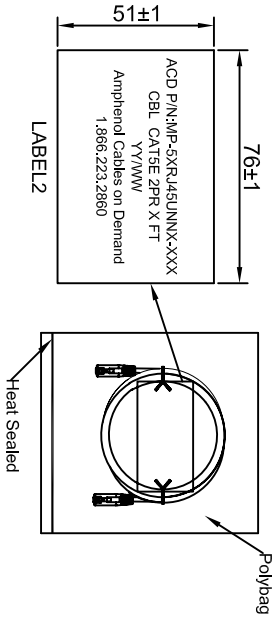

PIN OUT: cross-over		
P1	P2	COLOR
PIN1	PIN3	WHITE/ORANGE
PIN2	PIN6	ORANGE
PIN3	PIN1	WHITE/BLUE
PIN6	PIN2	BLUE

Cable & SR Color: Black, Beige, Blue, Green, Yellow, Red