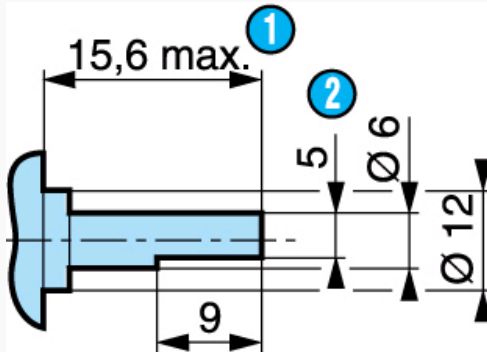

#### Dimensions (mm)

828610

N°	Legend
----	--------

①	2 fixing holes $\varnothing$ 3.2
②	2 standard tags NFC 20-120, series 2.8 x 0.5 mm
③	Shaft pushed-in
④	3.5 across flats

#### Dimensions (mm)

Shaft 70999421  
SP1295.10

N°	Legend
①	Shaft pushed-in
②	5 across flats

#### Dimensions (mm)

Shaft 79200779

N°	Legend
①	Shaft pushed-in

#### Dimensions (mm)

Shaft 79200967

N°	Legend
----	--------

**Curves**

Curve : torque/nominal speed 828610

N°	Legend
1	rpm

**Product adaptations**

- Special supply voltage
- Lead output
- 1 or 5 pulse encoder
- Special connectors
- Special shaft
- Special reduction ratio
- Special materials for gears
- Special ball bearings
- Special adaptor plate
- EMC filter
- More than 200 reduction ratios available