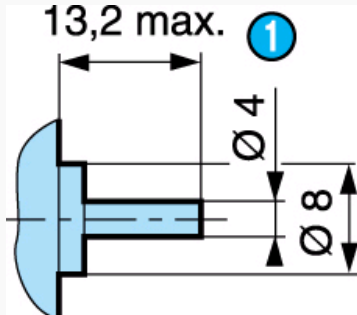

#### Dimensions (mm)

828610

N°	Legend
----	--------

①	2 fixing holes $\varnothing$ 3.2
②	2 standard tags NFC 20-120, series 2.8 x 0.5 mm
③	Shaft pushed-in
④	3.5 across flats

#### Dimensions (mm)

Shaft 70999421  
SP1295.10

N°	Legend
①	Shaft pushed-in
②	5 across flats

#### Dimensions (mm)

Shaft 79200779

N°	Legend
①	Shaft pushed-in

#### Dimensions (mm)

Shaft 79200967

N°	Legend
----	--------

**Curves**

Curve : torque/nominal speed 828610

N°	Legend
1	rpm

**Product adaptations**

- Special supply voltage
- Lead output
- 1 or 5 pulse encoder
- Special connectors
- Special shaft
- Special reduction ratio
- Special materials for gears
- Special ball bearings
- Special adaptor plate
- EMC filter
- More than 200 reduction ratios available