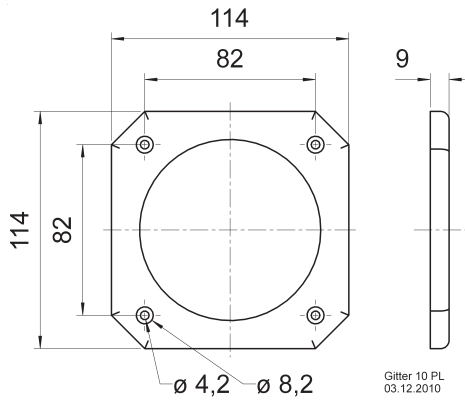

Protective grille made of black painted metal. Decoration ring made of black plastics.
Can be supplied painted in other colours on request.

Passend für/Suitable for: FR 12

Gitter FR 12
03.12.2010

Art. No. 4744 **Gitter / Grille 10 PL**