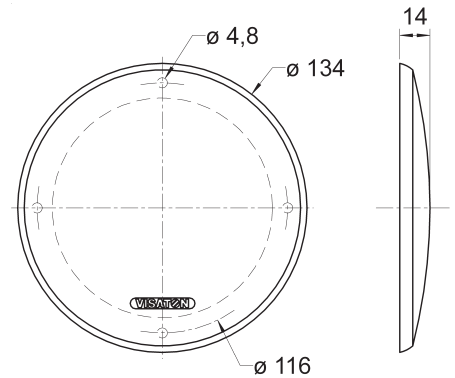

Gitter 10 R/134
17.09.2009