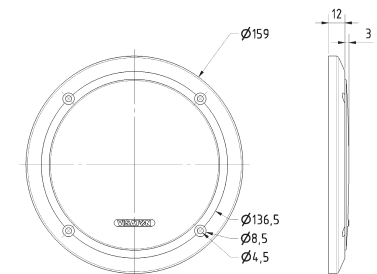

Gitter 13 RS
11.12.06