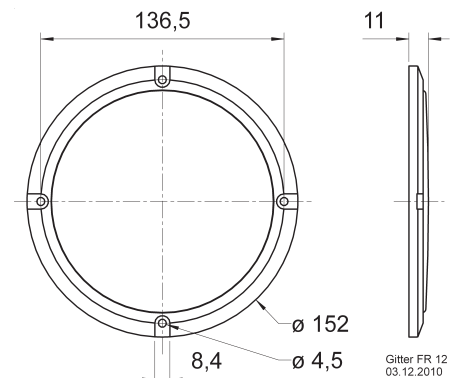

Protective grille made of black painted metal. Decoration ring made of black plastics.
Can be supplied painted in other colours on request.

Passend für/Suitable for: FR 12

Gitter FR 12
03.12.2010

Art. No. 4744 **Gitter / Grille 10 PL**