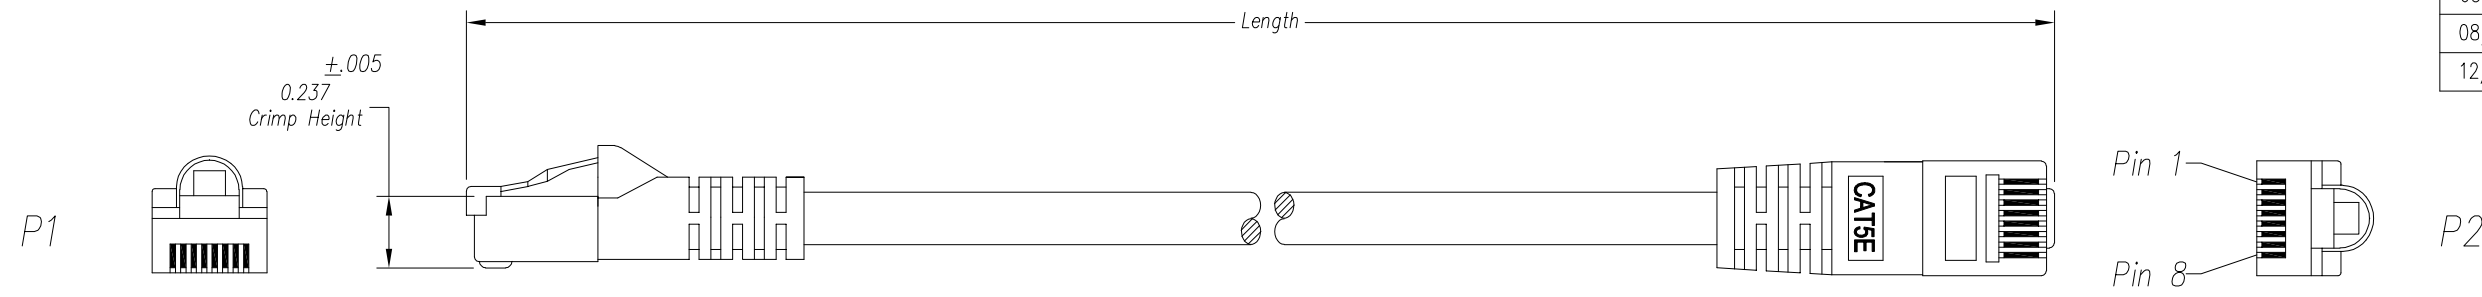

DATE	REV	ECN	APP'D. BY
05/17/17	A0	Released	HU
08/07/17	A1	11059	KC
12/03/19	A2	11479	ADB

Notes:

- 1) Each cable assembly to be individually bagged.
- 2) 50μ" Gold plating on contacts
- 3) Cable Construction:
 - 24AWG Stranded T/C
 - 4Pr, U/UTP, Type CMG
 - PVC Jacket
- 4) Overmolded Strain Relief
Color to match Jacket color

P/N Key:

BC-5Uxxxxyz

UOM
M = Meters
F = Feet

Length
Meters = xx.x (00.3 - 30.0)
Feet = xxx (001 - 100)

Color
E = Blue O = Orange
G = Grey R = Red
K = Black W = White
N = Green Y = Yellow

O/A Length Tolerance:

<u>Metric</u>	
0 ~ 200mm	±10mm
201 ~ 1000mm	±20mm
1001 ~ 1500mm	±25mm
1501 ~ 2100mm	±30mm
>2100mm	±40mm

<u>Imperial</u>	
0 ~ 1ft	±0.5in
2ft ~ 3ft	±0.75in
4ft ~ 7ft	±1.0in
> 7ft	±1.5in

Wiring Map: 568B Standard

Example Parts Numbers

Feet			Meters		
P/N	Color	Length	P/N	Color	Length
BC-5UG001F	Grey	1'	BC-5UG005M	Grey	0.5m
BC-5UK010F	Black	10'	BC-5UE010M	Blue	1.0m
BC-5UE050F	Blue	50'	BC-5UE050M	Blue	5.0m

For Part Numbers Not Shown Follow Part Number Key Format