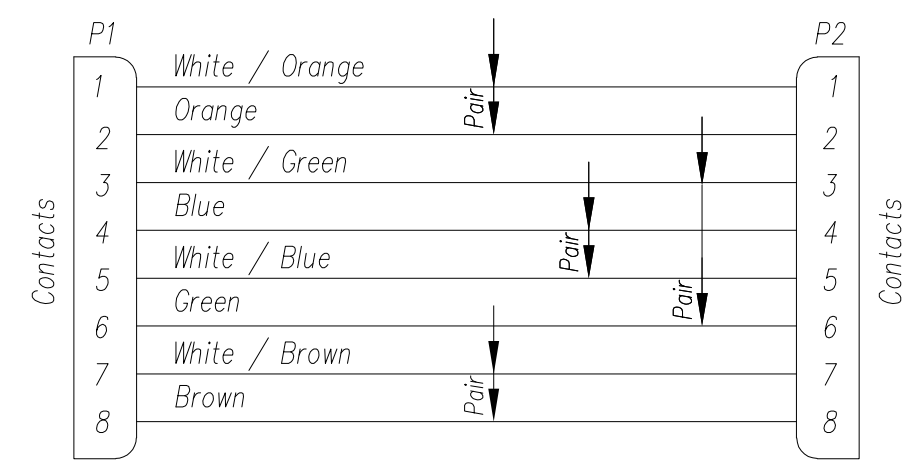

P/N Key:

BC-5Uxxxxyz

UOM
M = Meters
F = Feet

Length
Meters = xx.x (00.3 - 30.0)
Feet = xxx (001 - 100)

Color
E = Blue O = Orange
G = Grey R = Red
K = Black W = White
N = Green Y = Yellow

O/A Length Tolerance:

<u>Metric</u>	
0 ~ 200mm	±10mm
201 ~ 1000mm	±20mm
1001 ~ 1500mm	±25mm
1501 ~ 2100mm	±30mm
>2100mm	±40mm

<u>Imperial</u>	
0 ~ 1ft	±0.5in
2ft ~ 3ft	±0.75in
4ft ~ 7ft	±1.0in
> 7ft	±1.5in

Wiring Map: 568B Standard

Example Parts Numbers

Feet			Meters		
P/N	Color	Length	P/N	Color	Length
BC-5UG001F	Grey	1'	BC-5UG005M	Grey	0.5m
BC-5UK010F	Black	10'	BC-5UE010M	Blue	1.0m
BC-5UE050F	Blue	50'	BC-5UE050M	Blue	5.0m

For Part Numbers Not Shown Follow Part Number Key Format