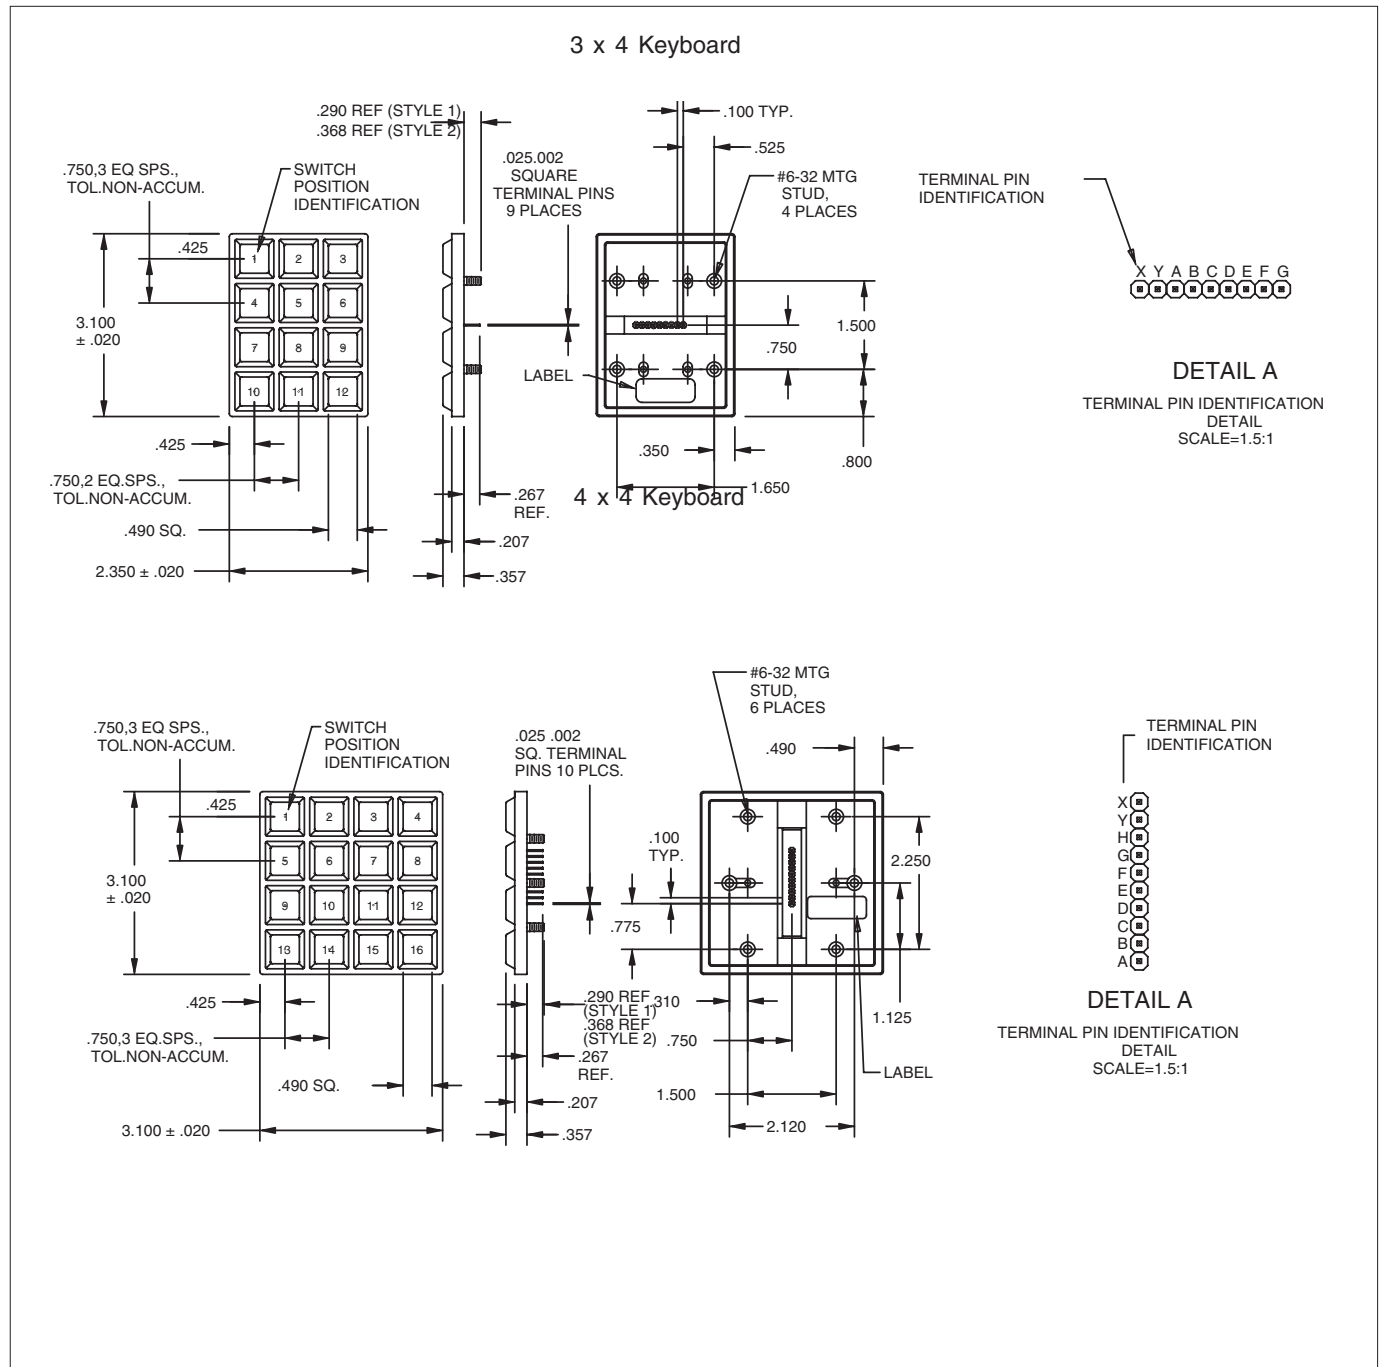

DIMENSIONS In inches (and millimeters)

Keyboards and Keypads

SCHEMATIC AND TRUTH TABLE

LED Color	Forward Voltage			Resistor (OHMS)	Typ. Current Consumption (With 5V Pwr. Supply)	
	Min.	Typ.	Max.		3 x 4	4 x 4
Red	-	1.95	2.40	43	155mA	205mA
Yellow	-	1.95	2.40	43	155mA	205mA
Green	1.50	-	2.40	43	155mA	205mA
Orange	-	1.95	2.40	43	155mA	205mA

STANDARD LEGENDS

Available through Grayhill Distributors To order one of the configurations below, use the dash number shown here; select the keypad size and order the part number with the appropriate legend dash number. Contact Grayhill for Customs.

Operating Features
Pre-Travel: .030 inches minimum
Operating Force: 20 ± 4 ounces
Humidity: 0 to 98% (no condensation)

Materials and Finishes

Terminal Pins: Copper alloy CDA 725
PC Board: FR-4 glass cloth epoxy
Dome Retainer/Rear Seal Sheet: Polyester
Mounting Studs: Phosphor bronze
Optional Hex Nut: Stainless steel, passivated
Optional EMI Shield: Aluminum foil
Keypad: Silicone rubber

ORDERING INFORMATION

84BL = Printed Legend, Sealed and Shielded
84BLN = Printed Legend, Sealed and Non-Shielded
Keyboard Size: A = 3 x 4, B = 4 x 4
B = Matrix Code
N = Mounting Nuts Supplied and Shipped Loose, Blank = No Nuts Supplied
Led Color: A = Red, B = Yellow, C = Green, D = Orange
Standard Legends: -112 or -113 for 3x4, -014 or -016 for 4x4