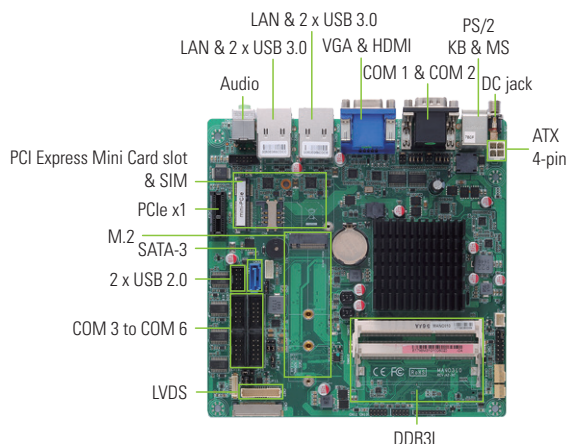

MANO310

Mini-ITX SBC with Intel® Celeron® Processor N3350, VGA, HDMI, LVDS, USB 3.0, PCI Express Mini Card Slot, M.2, and HD Audio

Features

- Intel® Celeron® N3350
- 2 DDR3L SO-DIMM for up to 8GB of memory
- 1 PCI Express Mini Card slot and PCIe x1
- 4 USB 3.0 and 2 USB 2.0
- 1 SATA-600, 1 M.2 and 1 SDXC slot
- 6 COM supported
- 12 to 24 VDC
- VGA, HDMI and LVDS with triple-view supported

Core System

CPU	Intel® Celeron® N3350
System Memory	2 x 204-pin DDR3L-1867 SO-DIMM dual channel, up to 8GB
Chipset	SoC integrated
BIOS	AMI
SSD	1 x M.2 Key B 22 x 42/60/80 1 x SDXC slot
Watchdog Timer	255 levels, 1 to 255 sec.
Expansion Interface	1 x PCIe x1 1 x PCI Express Mini Card slot 1 x SIM card slot
Battery	Lithium 3V/220 mAh
Power Input	12 to 24 VDC
Dimensions	170 x 170 mm
Board Thickness	1.6 mm
Operating Temperature	0°C to +60°C (+32°F to +140°F)
Humidity	10% to 95% relative humidity, non-condensing

I/O

SATA	1 x SATA-600
Ethernet	2 x 10/100/1000 Mbps Ethernet with Realtek RTL8111F; support Wake-on-LAN, PXE Boot ROM
Audio	HD Codec audio as Mic-in/Line-out with Realtek ALC662
USB	2 x USB 2.0 (internal) 4 x USB 3.0 (rear I/O)
Serial	2 x RS-232/422/485 (Rear I/O) 4 x RS-232 (COM 3 with +5/+12V)
PS/2 Combo Port	1 x PS/2 keyboard and mouse
TPM	N/A
SMBus	N/A
Digital I/O	16-channel in/out programmable

Ordering Information

Standard	
MANO310VHGG-N3350 (P/N: E38M310104)	Mini-ITX SBC with Intel® Celeron® processor N3350 (1.1 to 2.4 GHz, 2MB cache, 6W), VGA, HDMI, LVDS, 2 GbE LANs, 6 COM, USB 3.0, M.2, PCI Express Mini Card slot and HD audio
Optional	
594H3130600E	Power cable, SATA15P/JST1 x 4P, P2.0 L=20 cm
59386831000E	2 x USB, 2 x 5P 2.54 mm, L=180 mm
59380703000E	2 x COM port with bracket, P=2.54 mm