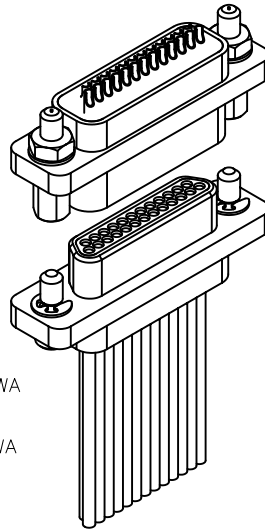

Cable to Cable

.050"

9 thru 100 Contacts

Rugged Metal

MM

Rugged Plastic

MN

MM-223-025-2A3-2200
(METAL)

MN-221-025-2A3-2200
(PLASTIC)

MM-212-025-161-41WA
(METAL)

MN-211-025-161-41WA
(PLASTIC)

DIMENSIONS									
SIZE	CONTACT ROWS	A	B		C	D	E	H	HARDWARE
			PLUG MAX	RCPT MAX					
9	2	.775	.334	.400	.390	.565	.270	.298	#2-56 UNC THD (.092 DIA THRU)
15		.925	.484	.550	.540	.715			
21		1.075	.634	.700	.690	.865			
25		1.175	.734	.800	.790	.965			
31		1.325	.884	.950	.940	1.115			
37		1.475	1.034	1.100	1.090	1.265			
51**		1.825	1.384	1.450	1.440	1.615			
51	3	1.425	.984	1.050	1.040	1.215	.310	.341	
69		1.725	1.284	1.350	1.340	1.515			
100	4	2.160	1.384	1.508	1.432	1.800	.360	.384	#4-40 UNC THD (.147 DIA THRU)

* = 69 POSITION CONNECTORS ARE AVAILABLE IN METAL ONLY.

** = 2 ROW, 51 POSITION CONNECTORS ARE AVAILABLE IN METAL ONLY,
(NON MIL-SPEC INTERFACE).

Mouser Electronics

Authorized Distributor

Click to View Pricing, Inventory, Delivery & Lifecycle Information: