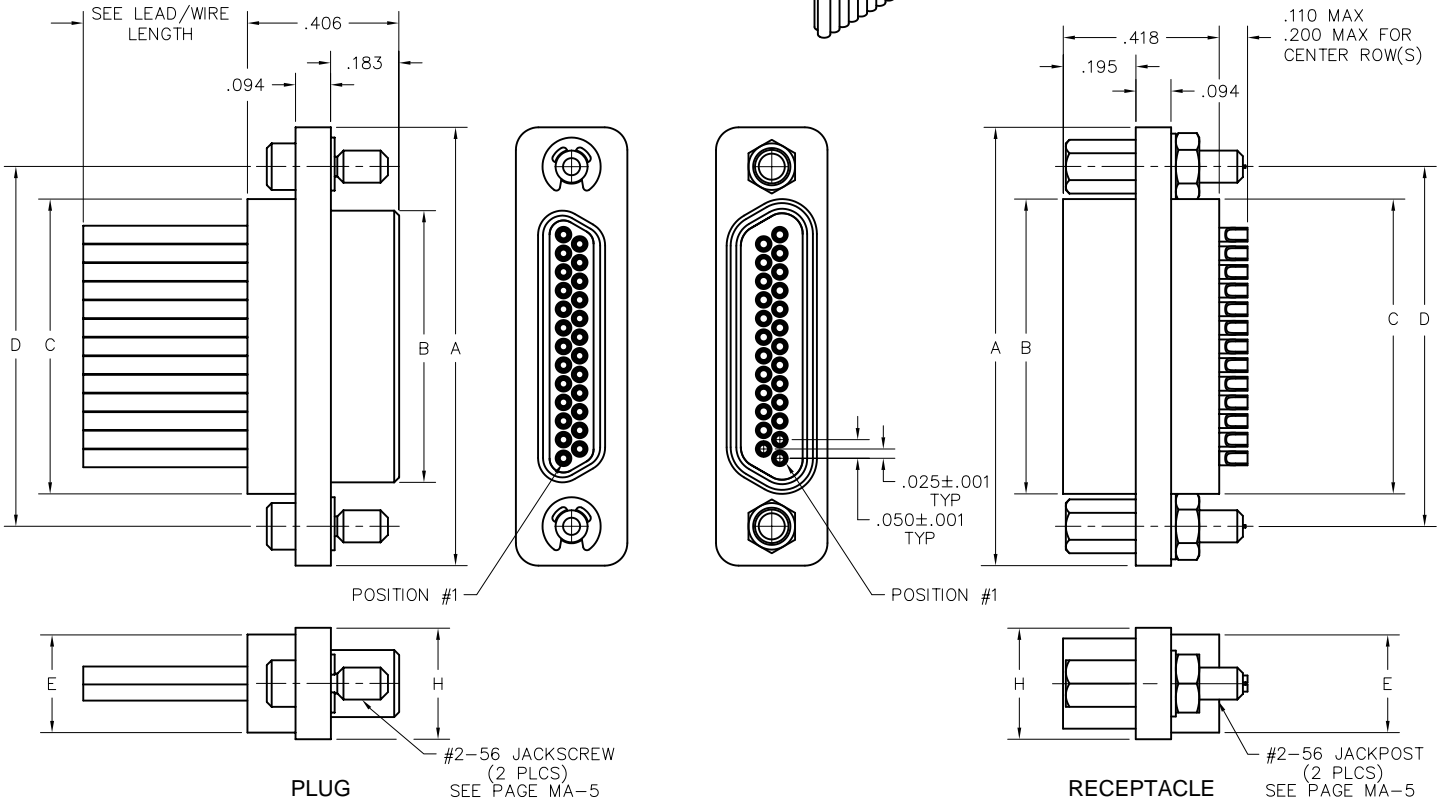

Cable to Cable

.050"

9 thru 100 Contacts

Rugged Metal

MM

Rugged Plastic

MN

MM-223-025-2A3-2200
(METAL)

MN-221-025-2A3-2200
(PLASTIC)

MM-212-025-161-41WA
(METAL)

MN-211-025-161-41WA
(PLASTIC)

DIMENSIONS									
SIZE	CONTACT ROWS	A	B		C	D	E	H	HARDWARE
			PLUG MAX	RCPT MAX					
9	2	.775	.334	.400	.390	.565	.270	.298	#2-56 UNC THD (.092 DIA THRU)
15		.925	.484	.550	.540	.715			
21		1.075	.634	.700	.690	.865			
25		1.175	.734	.800	.790	.965			
31		1.325	.884	.950	.940	1.115			
37		1.475	1.034	1.100	1.090	1.265			
51**		1.825	1.384	1.450	1.440	1.615			
51	3	1.425	.984	1.050	1.040	1.215	.310	.341	
69		1.725	1.284	1.350	1.340	1.515			
100	4	2.160	1.384	1.508	1.432	1.800	.360	.384	#4-40 UNC THD (.147 DIA THRU)

* = 69 POSITION CONNECTORS ARE AVAILABLE IN METAL ONLY.

** = 2 ROW, 51 POSITION CONNECTORS ARE AVAILABLE IN METAL ONLY,
(NON MIL-SPEC INTERFACE).

Mouser Electronics

Authorized Distributor

Click to View Pricing, Inventory, Delivery & Lifecycle Information: