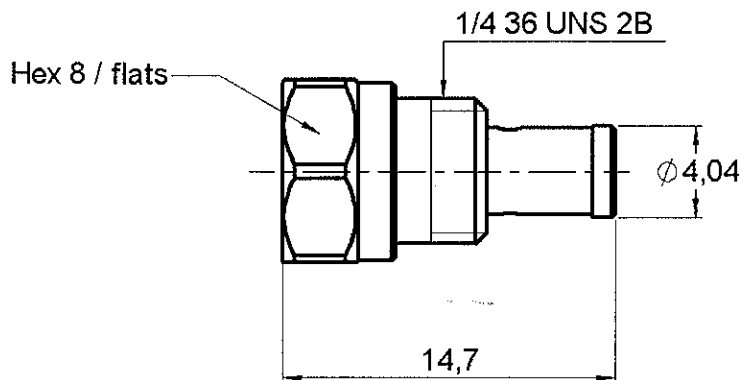

**SOLDERING POSITIONER (BODY)**

**R282.744.061**

**MALE SMA-CABLE .141**

Series : OUT

TO BE USED WITH ASSEMBLY JIG : R282.740.000

Issue : 0044 B

In the effort to improve our products, we reserve the right to make changes judged to be necessary.