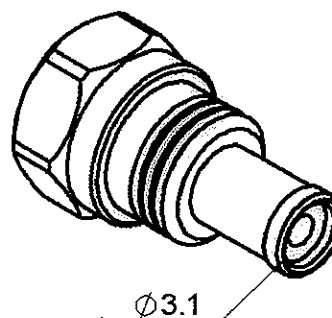

**SOLDERING POSITIONER (BODY)**

**R282.744.061**

**MALE SMA-CABLE .141**

Series : OUT

TO BE USED WITH ASSEMBLY JIG : R282.740.000

Issue : 0044 B

In the effort to improve our products, we reserve the right to make changes judged to be necessary.