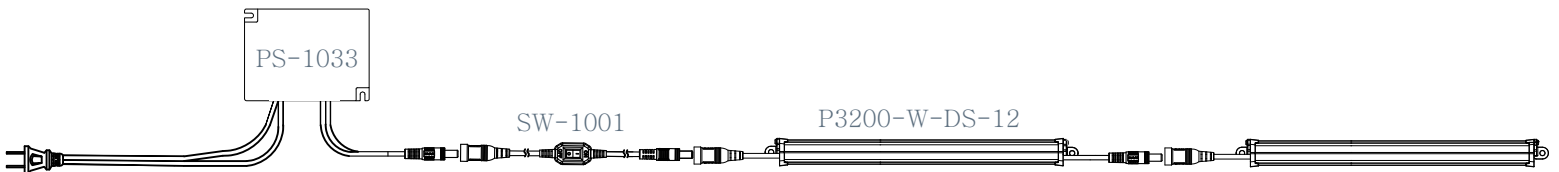

The Peninsula Series of LED lights deliver semi-diffused illumination in a low profile. P3200 linears are available in a variety of lengths and white color temperatures, and are designed for individual placement and daisy chained configurations.

Rated Life:	50,000 hours
Output Projection:	120°
Operating Temperature:	0° C ~+ 40° C
Voltage Input:	24VDC, Constant Voltage
Controls:	See Accessory SW-1001
Housing:	Black Extruded Plastic, Clear Polycarbonate Lens
Weight:	53~212
Dimensions:	W .83" (21.1mm) H .60" (15.2mm) L Please see page 2 for length dimensions **not including mounts

DIMENSIONS

DAISYCHAIN CONFIGURATION

ORDERING INFORMATION

Model	Color	Type	Length	Example
P3200	C-Cool White	S-Standard	12"	P3200-C-S-12
P3200	W-Warm White	DS-Daisychain	12"	P3200-W-DS-12

ACCESSORIES

Class 2 Power Supply (40 Watt)