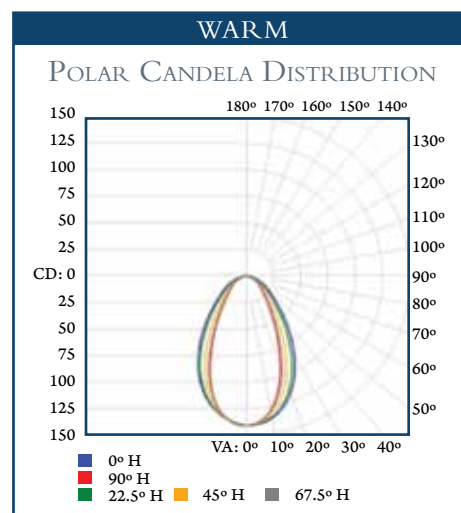

BAYFRONT SERIES

B7000 Standard (S)

ORDERING INFORMATION – Choose the option that best suits your needs and write its corresponding code on the appropriate line to form the product code.

MODEL	COLOR	TYPE	EXAMPLE
B7000	C – 6500K N – 5000K W – 3100K	S – Standard (individual)	B7000-C-S

All luminaires are easily customizable. Please contact us to inquire on customizing a luminaire to fill your needs.

Order power accessories as separate catalog numbers from the Accessories section below. (Note: 2 mounting screws and double sided tape included for mounting of Standard luminaire.)

ACCESSORIES

Universal Regulated Quick Connect Power Supply (North American Plug)

Califia Lighting Part # WA-UL-001

Universal Regulated Quick Connect Power Supply (Euro Plug)

Califia Lighting Part # WA-VDE-001

In-line On/Off Switch

Califia Lighting Part # SW-1001

PHOTOMETRY CHARACTERISTICS