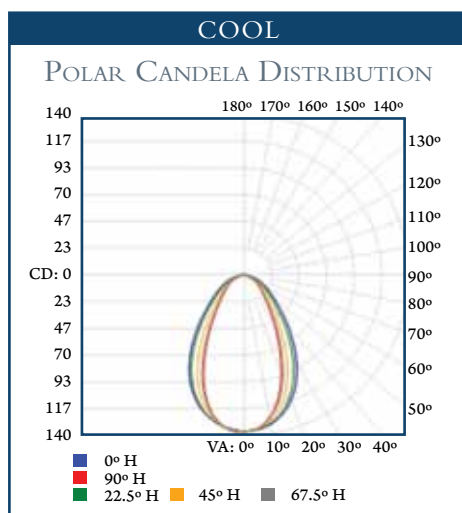

BAYFRONT SERIES

B7000 Standard (S)

ORDERING INFORMATION – Choose the option that best suits your needs and write its corresponding code on the appropriate line to form the product code.

MODEL	COLOR	TYPE	EXAMPLE
B7000	C – 6500K N – 5000K W – 3100K	S – Standard (individual)	B7000-C-S

All luminaires are easily customizable. Please contact us to inquire on customizing a luminaire to fill your needs.

Order power accessories as separate catalog numbers from the Accessories section below. (Note: 2 mounting screws and double sided tape included for mounting of Standard luminaire.)

ACCESSORIES

Universal Regulated Quick Connect Power Supply (North American Plug)

Califia Lighting Part # WA-UL-001

Universal Regulated Quick Connect Power Supply (Euro Plug)

Califia Lighting Part # WA-VDE-001

In-line On/Off Switch

Califia Lighting Part # SW-1001

PHOTOMETRY CHARACTERISTICS