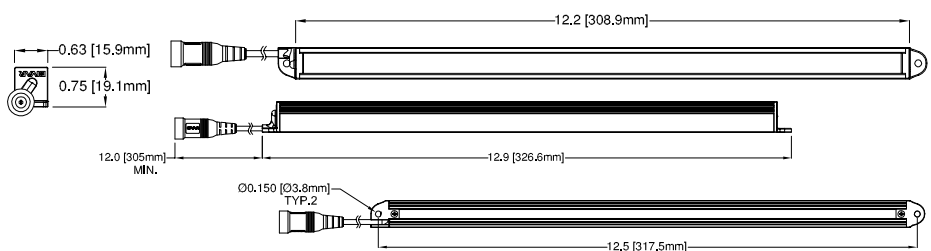

FEATURES:

- Diffused Lens
- Instant On
- Directional Efficiency
- Mercury Free
- Low Profile
- Lead Free
- Long Life
- No UV

The Bayfront features a sturdy aluminum housing for greater durability and a diffused lens to maximize light output uniformity.

SPECIFICATIONS

Color Temperature	Lumen Output	Efficacy (lm/W)	Color Rendering Index (CRI)
Cool (C) - 6500K	170	48	73
Neutral (N) - 5000K	165	42	75
Warm (W) - 3100K	120	42	70

Rated Life	50,000 hours
Beam Angle	100°
Power Consumption	5 Watts
Operating Temperature	0°C ~+40°C
Voltage Input	24VDC, Constant Voltage
Controls	See Accessory SW-1001
Housing	Extruded Aluminum, Black Polycarbonate Lens, Frosted
Weight (g)	136
Dimensions	W .63" (15.69mm) H .75" (19.1mm) L 12" (304.8mm) **
	**not including mounts

Compliance

Restriction of Hazardous Substances Directive (RoHS) implements EU Directive 2002/95 which bans placing electrical and hazardous equipment that contains more than agreed levels of hazardous substances on the EU market. For a list of these substances, visit www.rohs.gov.uk.

DIMENSIONS