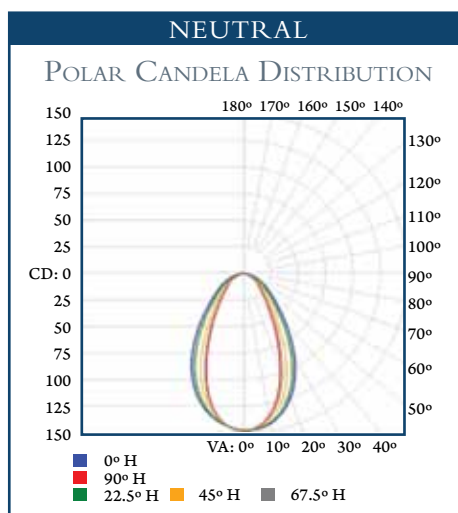

BAYFRONT SERIES

B7000 Standard (S)

ORDERING INFORMATION – Choose the option that best suits your needs and write its corresponding code on the appropriate line to form the product code.

MODEL	COLOR	TYPE	EXAMPLE
B7000	C – 6500K N – 5000K W – 3100K	S – Standard (individual)	B7000-C-S

All luminaires are easily customizable. Please contact us to inquire on customizing a luminaire to fill your needs.

Order power accessories as separate catalog numbers from the Accessories section below. (Note: 2 mounting screws and double sided tape included for mounting of Standard luminaire.)

ACCESSORIES

Universal Regulated Quick Connect Power Supply (North American Plug)

Califia Lighting Part # WA-UL-001

Universal Regulated Quick Connect Power Supply (Euro Plug)

Califia Lighting Part # WA-VDE-001

In-line On/Off Switch

Califia Lighting Part # SW-1001

PHOTOMETRY CHARACTERISTICS