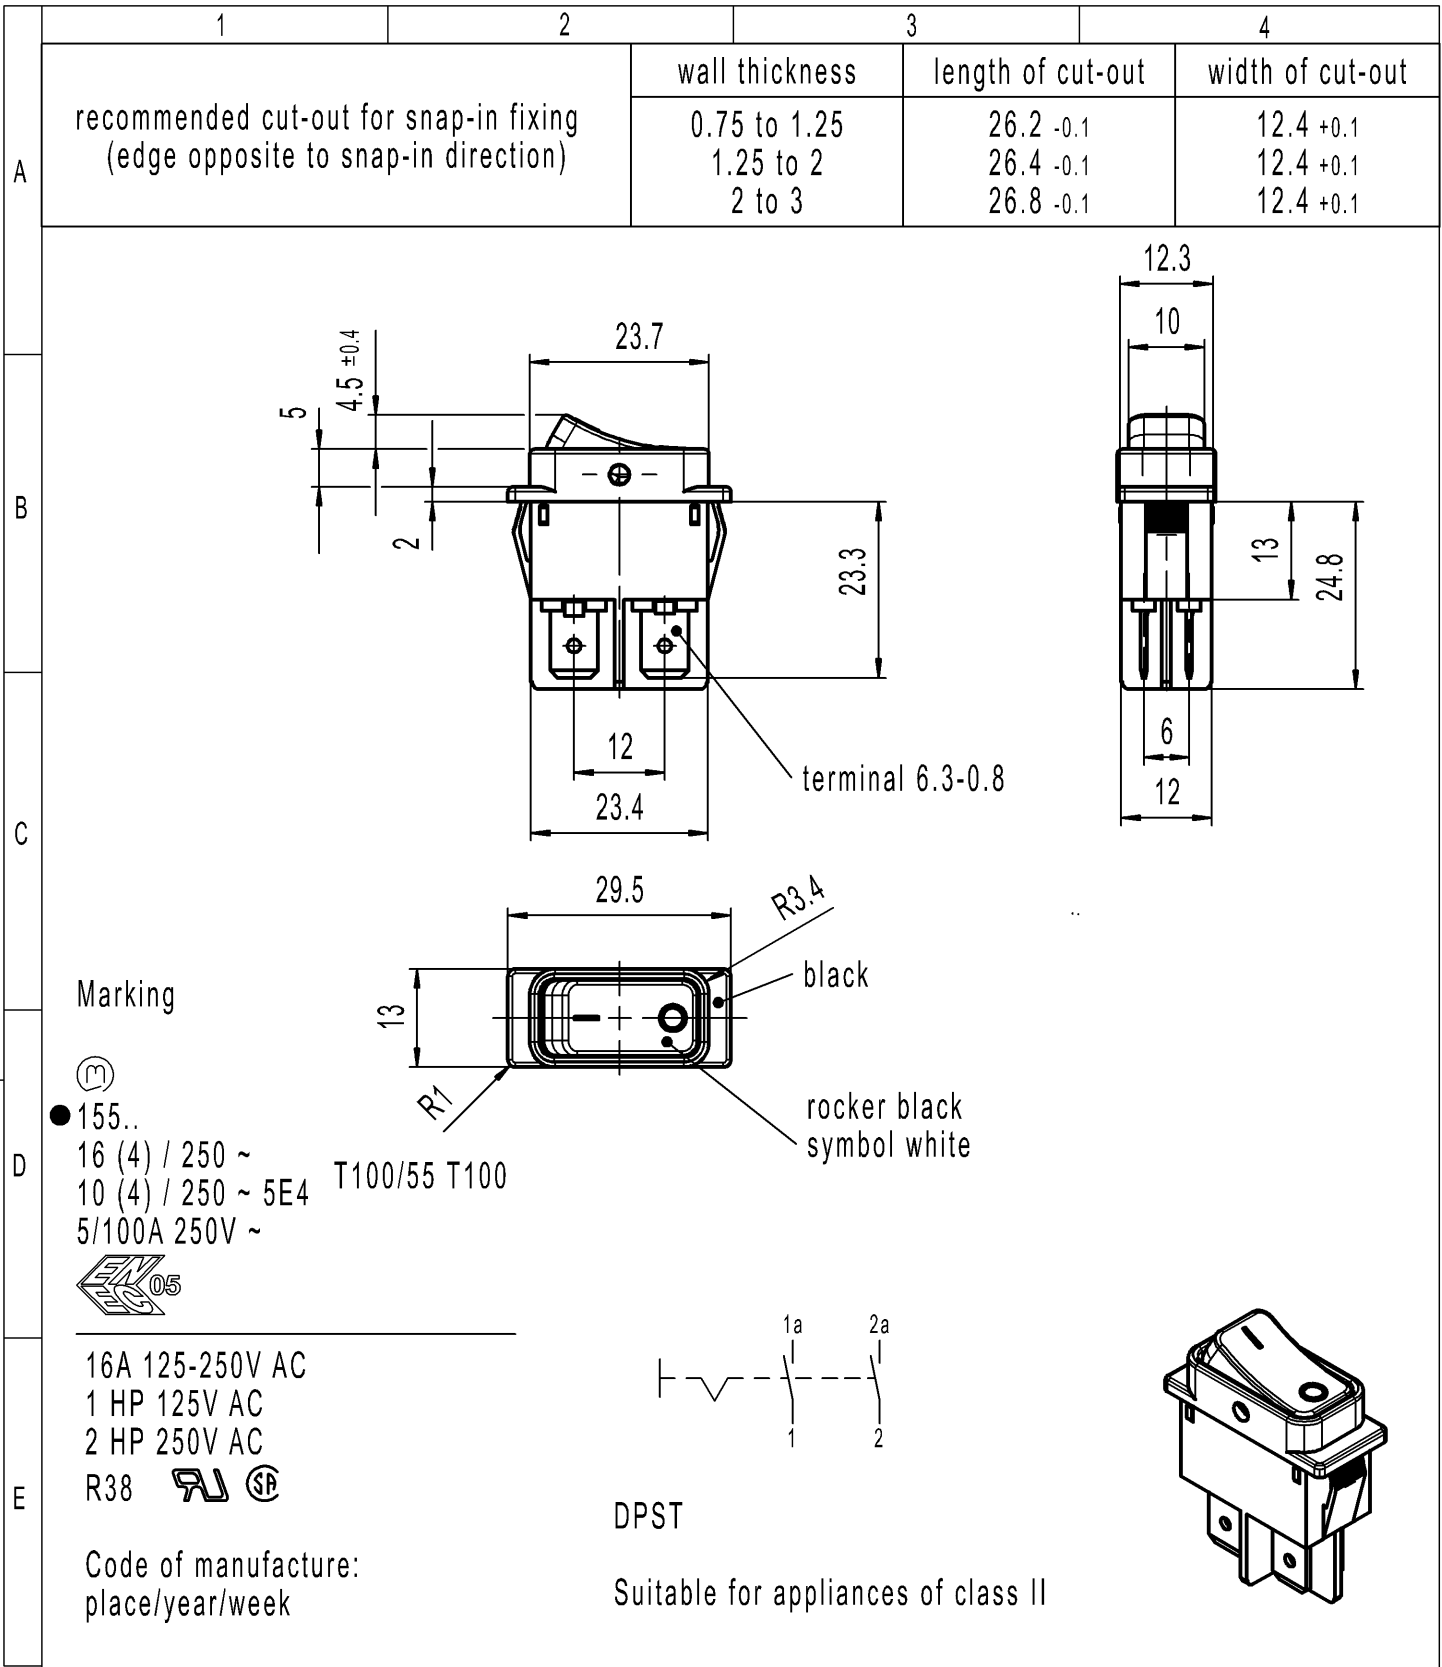

-	-	-	1552.3602-XX
Figure	Type	Customer No.	Art.No.-PI
Shape and location	Angle $\pm 2^\circ$	Sheet 01	
	Edge tolerance	Ident. K	Document number 15523602
	Length	Scale 1:1	Index e
	Radii	Appliance Switch	
e	134536	All dimensions are in millimetres	
d	69572	System NX V11.0	
b	23635	Replacement of	
a	21323	Zg.gl.Nr.v.12.04.1988	
Index	MEC-No.	Date (YYYY-MM-DD)	Edited by