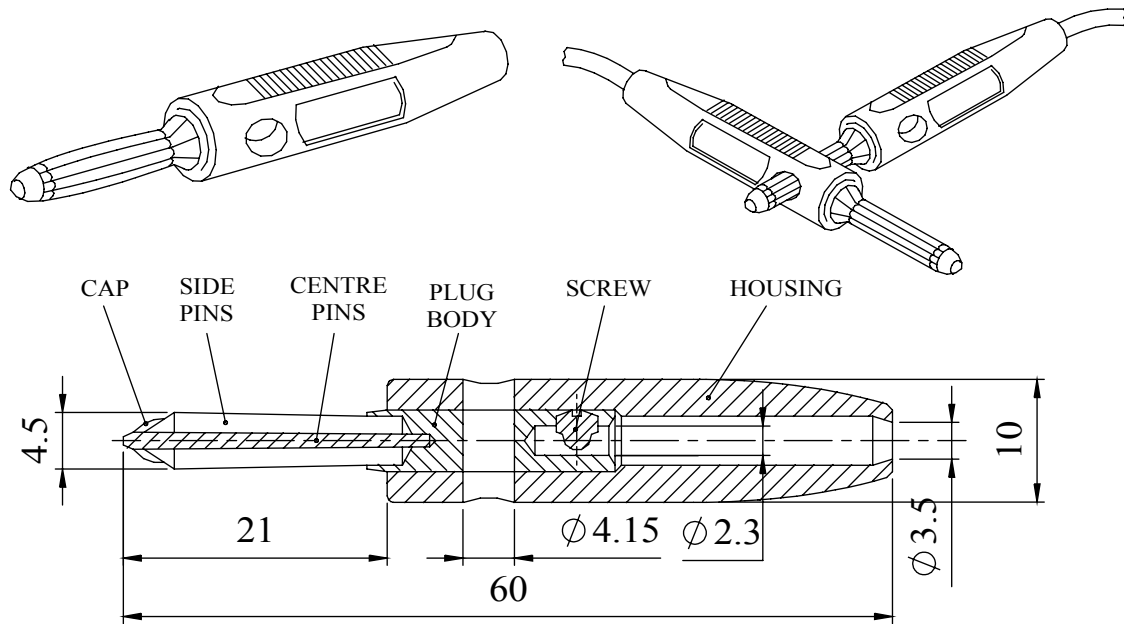

This side stackable plug has a screw connection for the lead wire and a push-on pliable PVC moulding. The conductor and outside diameter cable entry sizes are designed to suit PVC or silicone rubber flexible test cables up to 2,5mm².

MATERIAL

CAP : Brass
 SIDE PINS : Brass
 CENTRE PIN : Brass
 PLUG BODY : Brass
 HOUSING : PVC 36/20(000-050-0000)
 SCREW : Brass, M3,5x0,6
 PLATING - BRIGHT NICKEL Over Copper

RATING : 16 Amps
 RATED VOLTAGE: 50V

Dimensions

COLOUR	ORDER CODE
BLACK	555-0100
BLUE	555-0200
BROWN	555-0300
GREEN	555-0400
RED	555-0500
WHITE	555-0600
YELLOW	555-0700

BUNCH PIN SIDE STACKABLE PLUG

Tel No. +44(0)1724 273200 Website www.dem-uk.com

DRAWN BY SPB
 APPROVED BY WC
 THIRD ANGLE PROJECTION
 SHEET 1 OF 1
 SCALE 1:1
 A4

TITLE GENERAL SPECIFICATION
 555 SERIES
 BUNCH PIN SIDE STACKABLE PLUG
 DRAWING NO. 555 SERIES
 ISSUE 07
 Release

Mouser Electronics