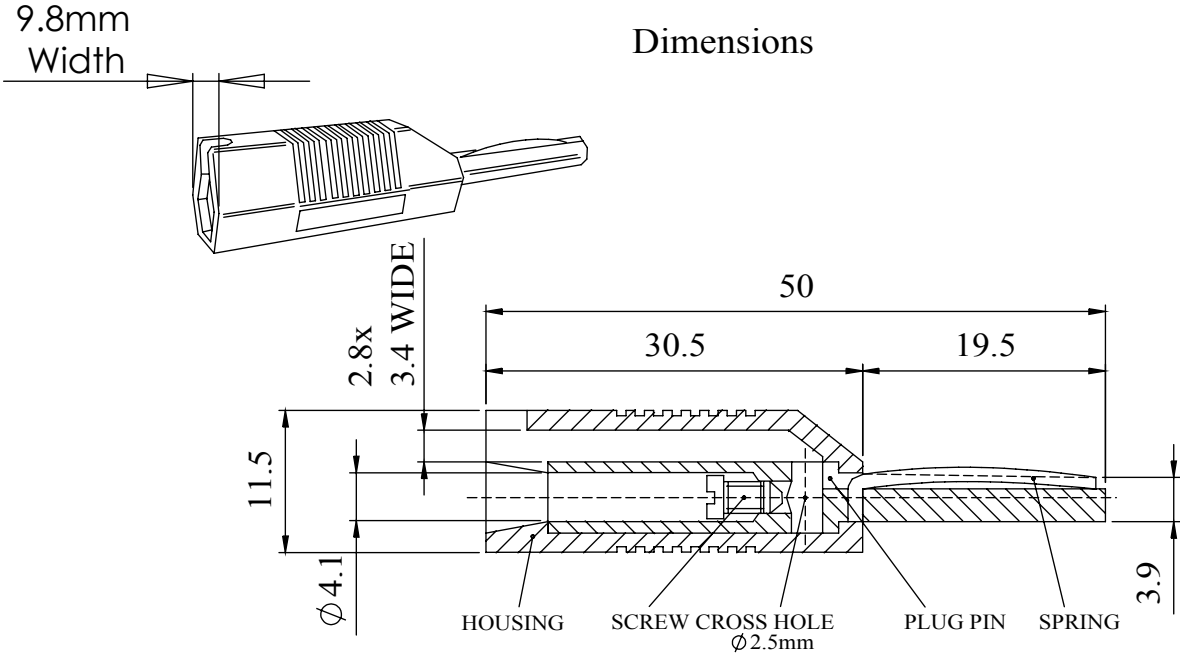

A 4mm plug at the front and 4mm socket at the rear provides a reliable in-line stacking facility. The lead wire is clamped securely in position by the screw located inside the plug. The pliable PVC housing comes in various colours.

Dimensions

MATERIALS

- HOUSING : PVC C36/20
- SCREW : Brass, bright nickel plated
- PLUG PIN : Brass, bright nickel plated
- SPRING : Spring Steel
- RATING : 16 Amps
- RATED VOLTAGE : 50V

COLOUR	ORDER CODE
BLACK	553-0100
BLUE	553-0200
BROWN	553-0300
GREEN	553-0400
RED	553-0500
WHITE	553-0600
YELLOW	553-0700

DEM Manufacturing, Deltron Emcon House
 Hargreaves Way, Sawcliffe Ind. Park,
 Scunthorpe, North Lincolnshire, DN15 8RF, UK

UNLESS OTHERWISE SPECIFIED:
 DIMENSIONS ARE IN MILLIMETRES
 LINEAR TOLERANCE:
NO DECIMAL PLACES ±0.5mm
1 DECIMAL PLACE ±0.25mm
2 DECIMAL PLACES ±0.125mm
 ANGULAR TOLERANCE: ±1°

FINISH	STACKABLE PLUG	DEBURR AND BREAK SHARP EDGES
	-	-
IF IN DOUBT ASK DO NOT SCALE DRAWING		
MATERIAL	SEE NOTE	

DRAWN BY	SPB
APPROVED BY	WC
THIRD ANGLE PROJECTION	SHEET 1 OF 1
	SCALE 1:1
	A4

TITLE	GENERAL SPECIFICATION FOR 553 SERIES
DRAWING NO.	553 SERIES
ISSUE	07
	Release