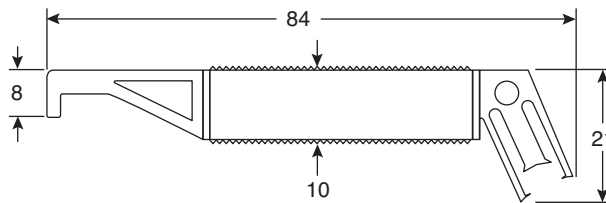

441-EPD213

441-EPD223

441-EPD224

Dimensions: mm

## SPECIFICATIONS

- Pulls and installs both glass type fuses and ATQ blade fuses.
  - Durable single piece design is convenient for fuse removal and replacement.
  - A must for all car owners.
  - Made of hard durable plastic.
- For glass fuse diameter's 5.0mm, 6.3mm and ATQ.