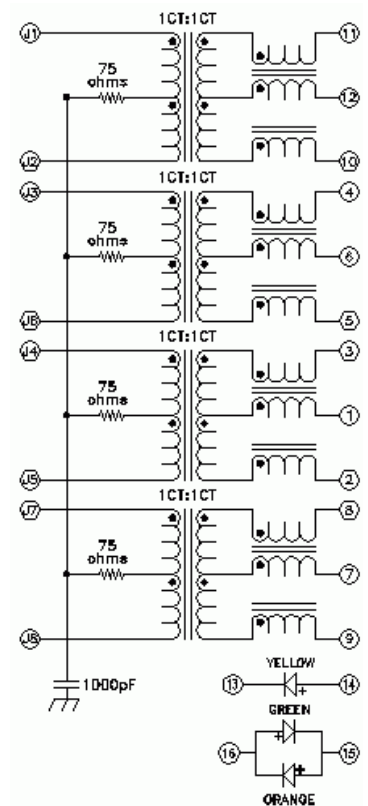

**Integrated RJ45,  
1X1 Gigabit**

**Midcom**

LANDatacom

Part Number	LED	Tabs	EMI Fingers	Auto MDIX	Temp Range	RoHS	Mechanical	Schematic
7499111007	NONE	UP	YES	YES	STR	YES	3	2
7499111613	L-GO R-Y	UP	YES	YES	STR	YES	2	3
7499311000	NONE	UP	YES	NO	STR	YES	1	1
7499311610	L-GO R-Y	UP	YES	NO	STR	YES	4	1
7499511610	L-GO R-Y	UP	YES	NO	STR	YES	5	1
7499111005	NONE	UP	YES	YES	STR	YES	7	5
7499111614	L-Y R-GO	UP	YES	YES	STR	YES	6	5
7499311001	NONE	UP	YES	NO	STR	YES	1	4
7499311611	NONE	UP	YES	NO	STR	YES	4	4
7499511001	NONE	UP	YES	NO	STR	YES	1	4
7499511611	NONE	UP	YES	NO	STR	YES	4	4

**Mechanical 1**

**Mechanical 2**

**Integrated RJ45,  
1X1 Gigabit**

**Midcom**

LANDatacom

**Mechanical 3**

**Mechanical 4**

**Mechanical 5**

Integrated RJ45,  
1X1 Gigabit

LANDatacom

Mechanical 6

Mechanical 7

**Integrated RJ45,  
1X1 Gigabit**

LANDatacom

**Schematic 1**

**Schematic 2**

**Schematic 3**

Integrated RJ45,  
1X1 Gigabit

LANDatacom

Schematic 4

Schematic 5