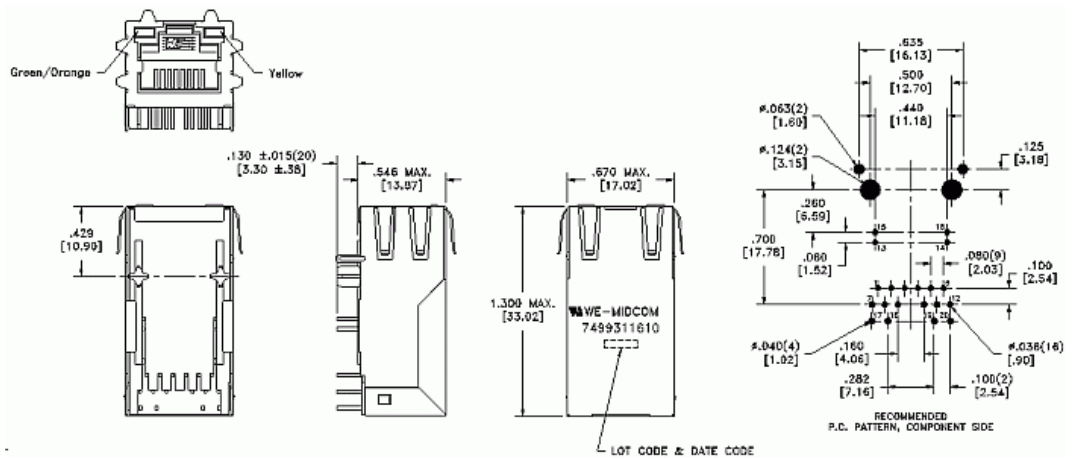

**Integrated RJ45,  
1X1 Gigabit**

**Midcom**

LANDatacom

Part Number	LED	Tabs	EMI Fingers	Auto MDIX	Temp Range	RoHS	Mechanical	Schematic
7499111007	NONE	UP	YES	YES	STR	YES	3	2
7499111613	L-GO R-Y	UP	YES	YES	STR	YES	2	3
7499311000	NONE	UP	YES	NO	STR	YES	1	1
7499311610	L-GO R-Y	UP	YES	NO	STR	YES	4	1
7499511610	L-GO R-Y	UP	YES	NO	STR	YES	5	1
7499111005	NONE	UP	YES	YES	STR	YES	7	5
7499111614	L-Y R-GO	UP	YES	YES	STR	YES	6	5
7499311001	NONE	UP	YES	NO	STR	YES	1	4
7499311611	NONE	UP	YES	NO	STR	YES	4	4
7499511001	NONE	UP	YES	NO	STR	YES	1	4
7499511611	NONE	UP	YES	NO	STR	YES	4	4

**Mechanical 1**

**Mechanical 2**

**Integrated RJ45,  
1X1 Gigabit**

**Midcom**

LANDatacom

**Mechanical 3**

**Mechanical 4**

**Mechanical 5**

Integrated RJ45,  
1X1 Gigabit

LANDatacom

Mechanical 6

Mechanical 7

**Integrated RJ45,  
1X1 Gigabit**

LANDatacom

**Schematic 1**

**Schematic 2**