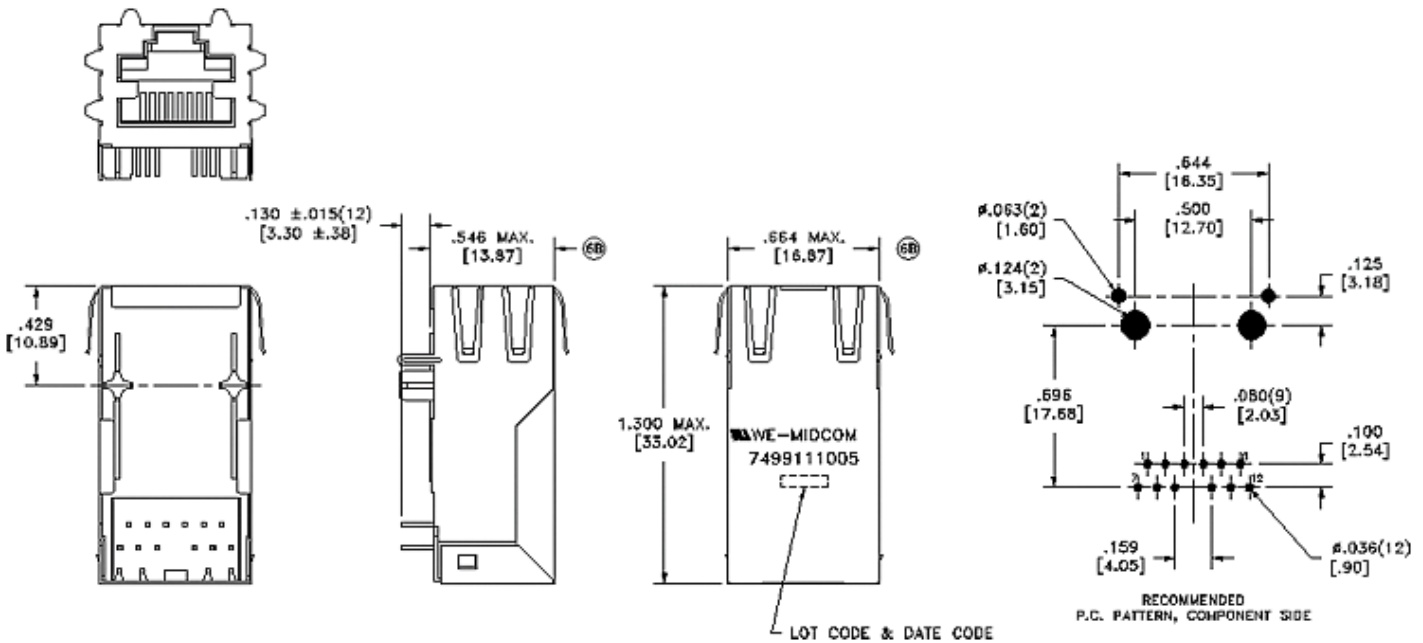

**Integrated RJ45,  
1X1 Gigabit**

**Midcom**

LANDatacom

Part Number	LED	Tabs	EMI Fingers	Auto MDIX	Temp Range	RoHS	Mechanical	Schematic
7499111007	NONE	UP	YES	YES	STR	YES	3	2
7499111613	L-GO R-Y	UP	YES	YES	STR	YES	2	3
7499311000	NONE	UP	YES	NO	STR	YES	1	1
7499311610	L-GO R-Y	UP	YES	NO	STR	YES	4	1
7499511610	L-GO R-Y	UP	YES	NO	STR	YES	5	1
7499111005	NONE	UP	YES	YES	STR	YES	7	5
7499111614	L-Y R-GO	UP	YES	YES	STR	YES	6	5
7499311001	NONE	UP	YES	NO	STR	YES	1	4
7499311611	NONE	UP	YES	NO	STR	YES	4	4
7499511001	NONE	UP	YES	NO	STR	YES	1	4
7499511611	NONE	UP	YES	NO	STR	YES	4	4

**Mechanical 1**

**Mechanical 2**

**Integrated RJ45,  
1X1 Gigabit**

**Midcom**

LANDatacom

**Mechanical 3**

**Mechanical 4**

**Mechanical 5**

Integrated RJ45,  
1X1 Gigabit

LANDatacom

Mechanical 6

Mechanical 7

**Integrated RJ45,  
1X1 Gigabit**

LANDatacom

**Schematic 1**

**Schematic 2**