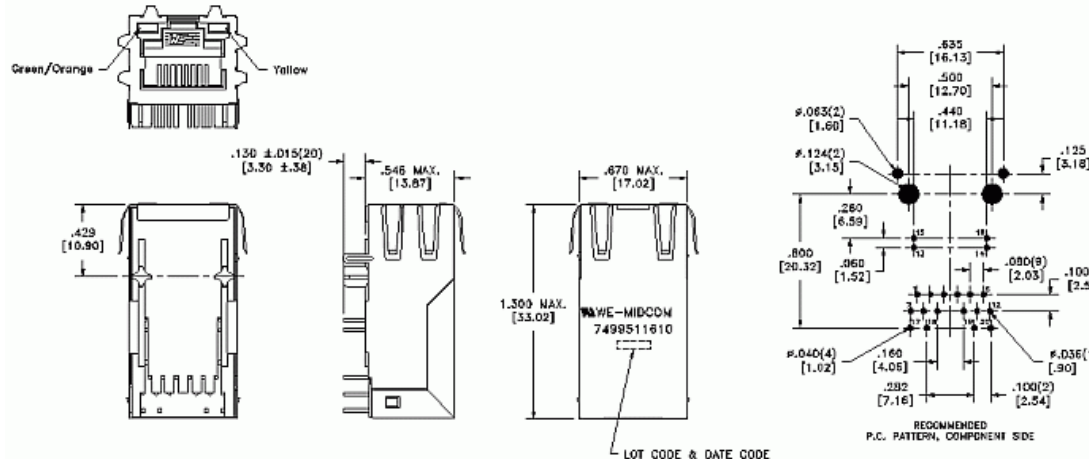

**Integrated RJ45,  
1X1 Gigabit**

**Midcom**

LANDatacom

Part Number	LED	Tabs	EMI Fingers	Auto MDIX	Temp Range	RoHS	Mechanical	Schematic
7499111007	NONE	UP	YES	YES	STR	YES	3	2
7499111613	L-GO R-Y	UP	YES	YES	STR	YES	2	3
7499311000	NONE	UP	YES	NO	STR	YES	1	1
7499311610	L-GO R-Y	UP	YES	NO	STR	YES	4	1
7499511610	L-GO R-Y	UP	YES	NO	STR	YES	5	1
7499111005	NONE	UP	YES	YES	STR	YES	7	5
7499111614	L-Y R-GO	UP	YES	YES	STR	YES	6	5
7499311001	NONE	UP	YES	NO	STR	YES	1	4
7499311611	NONE	UP	YES	NO	STR	YES	4	4
7499511001	NONE	UP	YES	NO	STR	YES	1	4
7499511611	NONE	UP	YES	NO	STR	YES	4	4

**Mechanical 1**

**Mechanical 2**

**Integrated RJ45,  
1X1 Gigabit**

**Midcom**

LANDatacom

**Mechanical 3**

**Mechanical 4**

**Mechanical 5**

Integrated RJ45,  
1X1 Gigabit

LANDatacom

Mechanical 6

Mechanical 7

**Integrated RJ45,  
1X1 Gigabit**

LANDatacom

**Schematic 1**

**Schematic 2**