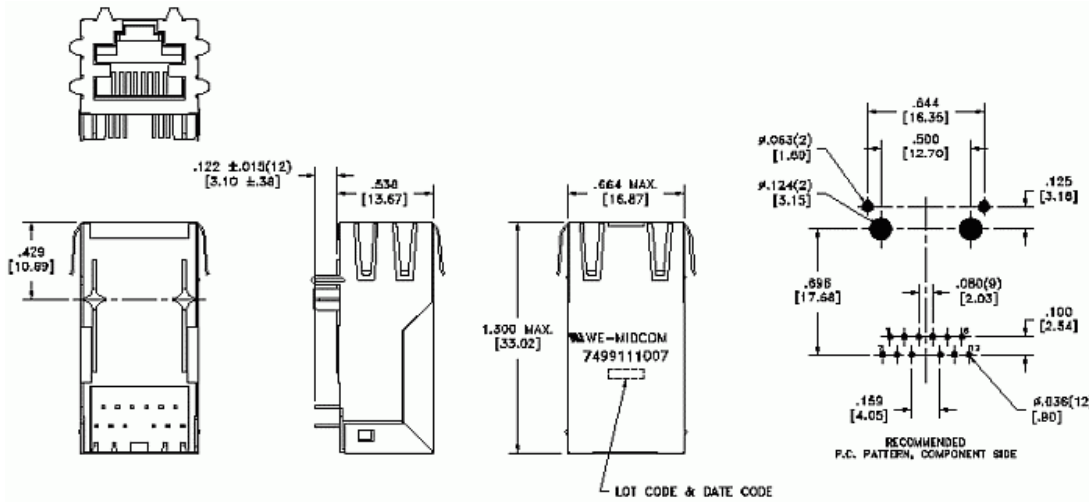

**Integrated RJ45,  
1X1 Gigabit**

**Midcom**

LANDatacom

Part Number	LED	Tabs	EMI Fingers	Auto MDIX	Temp Range	RoHS	Mechanical	Schematic
7499111007	NONE	UP	YES	YES	STR	YES	3	2
7499111613	L-GO R-Y	UP	YES	YES	STR	YES	2	3
7499311000	NONE	UP	YES	NO	STR	YES	1	1
7499311610	L-GO R-Y	UP	YES	NO	STR	YES	4	1
7499511610	L-GO R-Y	UP	YES	NO	STR	YES	5	1
7499111005	NONE	UP	YES	YES	STR	YES	7	5
7499111614	L-Y R-GO	UP	YES	YES	STR	YES	6	5
7499311001	NONE	UP	YES	NO	STR	YES	1	4
7499311611	NONE	UP	YES	NO	STR	YES	4	4
7499511001	NONE	UP	YES	NO	STR	YES	1	4
7499511611	NONE	UP	YES	NO	STR	YES	4	4

**Mechanical 1**

**Mechanical 2**

**Integrated RJ45,  
1X1 Gigabit**

**Midcom**

LANDatacom

**Mechanical 3**

**Mechanical 4**

**Mechanical 5**

Integrated RJ45,  
1X1 Gigabit

LANDatacom

Mechanical 6

Mechanical 7

**Integrated RJ45,  
1X1 Gigabit**

LANDatacom

**Schematic 1**

**Schematic 2**