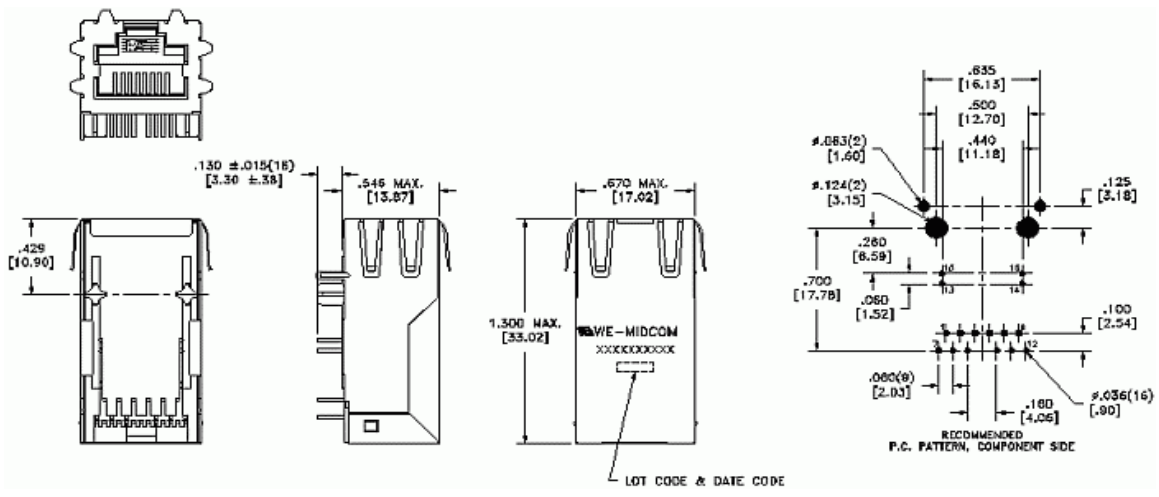

**Integrated RJ45,  
1X1 Gigabit**

**Midcom**

LANDatacom

Part Number	LED	Tabs	EMI Fingers	Auto MDIX	Temp Range	RoHS	Mechanical	Schematic
7499111007	NONE	UP	YES	YES	STR	YES	3	2
7499111613	L-GO R-Y	UP	YES	YES	STR	YES	2	3
7499311000	NONE	UP	YES	NO	STR	YES	1	1
7499311610	L-GO R-Y	UP	YES	NO	STR	YES	4	1
7499511610	L-GO R-Y	UP	YES	NO	STR	YES	5	1
7499111005	NONE	UP	YES	YES	STR	YES	7	5
7499111614	L-Y R-GO	UP	YES	YES	STR	YES	6	5
7499311001	NONE	UP	YES	NO	STR	YES	1	4
7499311611	NONE	UP	YES	NO	STR	YES	4	4
7499511001	NONE	UP	YES	NO	STR	YES	1	4
7499511611	NONE	UP	YES	NO	STR	YES	4	4

**Mechanical 1**

**Mechanical 2**

**Integrated RJ45,  
1X1 Gigabit**

**Midcom**

LANDatacom

**Mechanical 3**

**Mechanical 4**

**Mechanical 5**