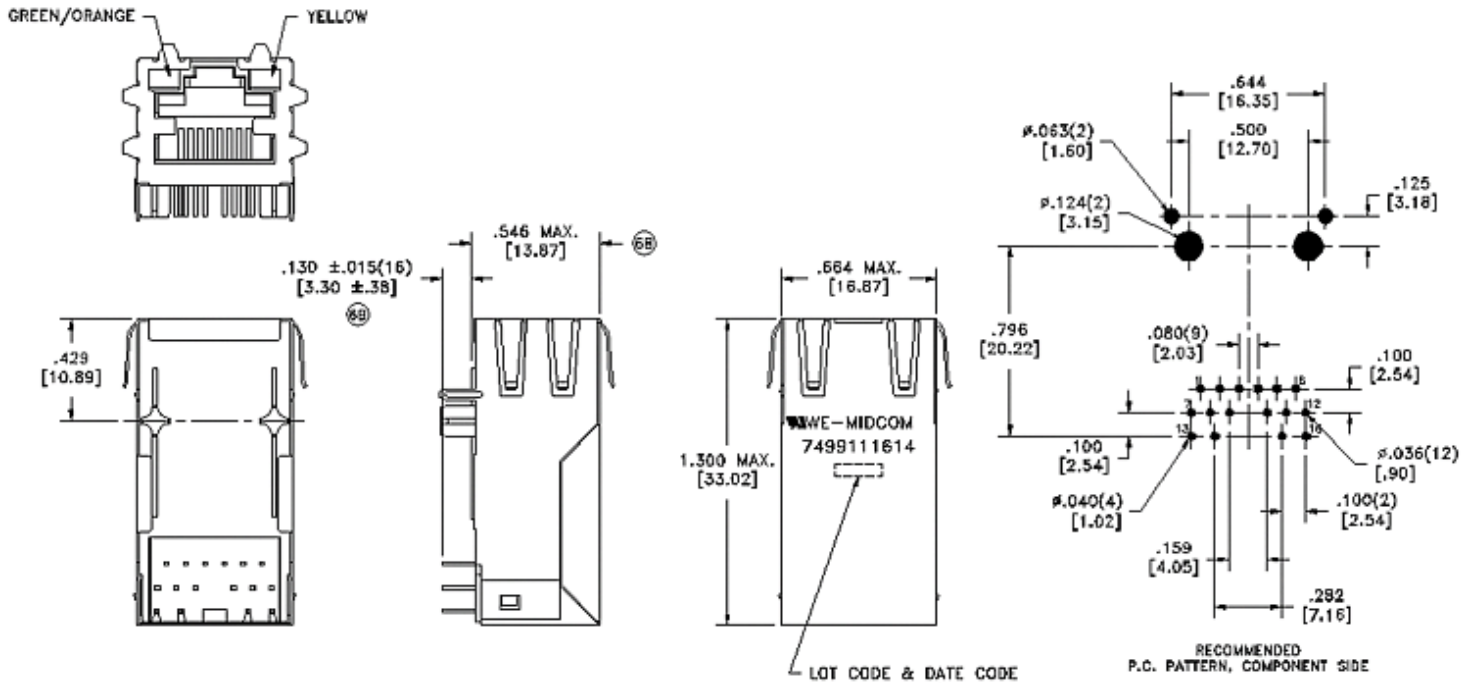

**Integrated RJ45,  
1X1 Gigabit**

**Midcom**

LANDatacom

Part Number	LED	Tabs	EMI Fingers	Auto MDIX	Temp Range	RoHS	Mechanical	Schematic
7499111007	NONE	UP	YES	YES	STR	YES	3	2
7499111613	L-GO R-Y	UP	YES	YES	STR	YES	2	3
7499311000	NONE	UP	YES	NO	STR	YES	1	1
7499311610	L-GO R-Y	UP	YES	NO	STR	YES	4	1
7499511610	L-GO R-Y	UP	YES	NO	STR	YES	5	1
7499111005	NONE	UP	YES	YES	STR	YES	7	5
7499111614	L-Y R-GO	UP	YES	YES	STR	YES	6	5
7499311001	NONE	UP	YES	NO	STR	YES	1	4
7499311611	NONE	UP	YES	NO	STR	YES	4	4
7499511001	NONE	UP	YES	NO	STR	YES	1	4
7499511611	NONE	UP	YES	NO	STR	YES	4	4

**Mechanical 1**

**Mechanical 2**

**Integrated RJ45,  
1X1 Gigabit**

**Midcom**

LANDatacom

**Mechanical 3**

**Mechanical 4**

**Mechanical 5**

Integrated RJ45,  
1X1 Gigabit

LANDatacom

Mechanical 6

Mechanical 7

**Integrated RJ45,  
1X1 Gigabit**

LANDatacom

**Schematic 1**

**Schematic 2**