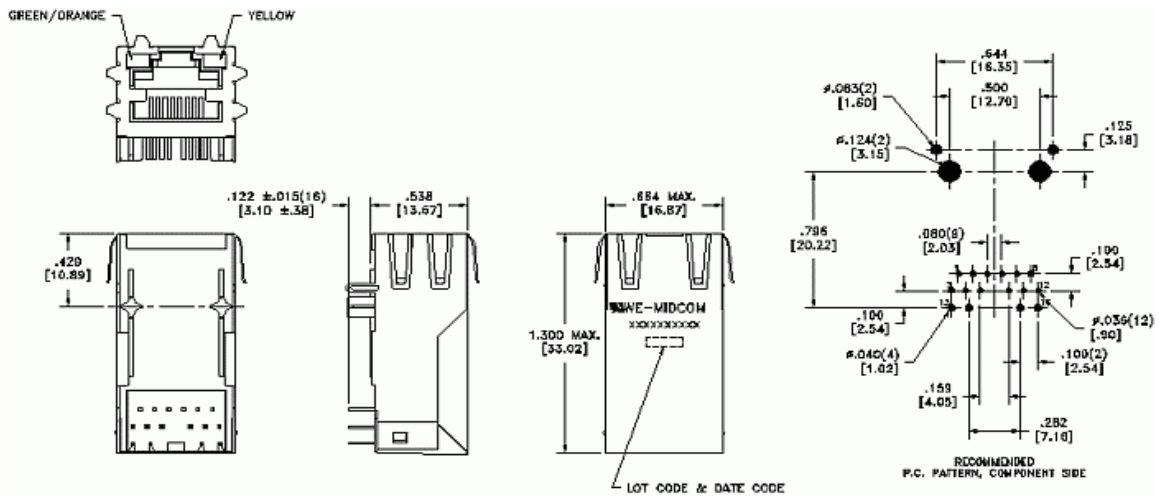

**Integrated RJ45,  
1X1 Gigabit**

**Midcom**

LANDatacom

Part Number	LED	Tabs	EMI Fingers	Auto MDIX	Temp Range	RoHS	Mechanical	Schematic
7499111007	NONE	UP	YES	YES	STR	YES	3	2
7499111613	L-GO R-Y	UP	YES	YES	STR	YES	2	3
7499311000	NONE	UP	YES	NO	STR	YES	1	1
7499311610	L-GO R-Y	UP	YES	NO	STR	YES	4	1
7499511610	L-GO R-Y	UP	YES	NO	STR	YES	5	1
7499111005	NONE	UP	YES	YES	STR	YES	7	5
7499111614	L-Y R-GO	UP	YES	YES	STR	YES	6	5
7499311001	NONE	UP	YES	NO	STR	YES	1	4
7499311611	NONE	UP	YES	NO	STR	YES	4	4
7499511001	NONE	UP	YES	NO	STR	YES	1	4
7499511611	NONE	UP	YES	NO	STR	YES	4	4

**Mechanical 1**

**Mechanical 2**

**Integrated RJ45,  
1X1 Gigabit**

**Midcom**

LANDatacom

**Mechanical 3**

**Mechanical 4**

**Mechanical 5**