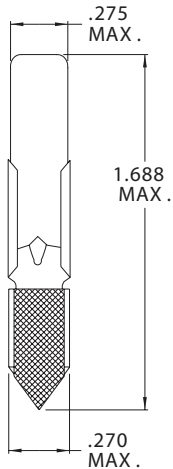

T-2 Telephone Slide Base - Type 3

Part Number	Design Voltage	Amps	MSCP	Life Hours	Filament Type
CM24D	24.0	.100	1,500	5,000	C-7A
CM24E	24.0	.035	600	7,000	C-2F
CM24F	24.0	.090	1,120	7,000	C-2F
CM24H	24.0	.020	100	10,000	C-2F
CM24X	24.0	.035	600	8,000	C-2F
CM30A	30.0	.072	2,000	3,000	C-7A
CM30C	30.0	.038	1,000	4,000	C-2F
CM32B	32.0	.040	1,600	3,500	C-2F
CM30B	35.0	.100	3,000	4,000	C-7A
CM35A	35.0	.040	1,000	7,500	C-2F
CM35B	35.0	.072	700	5,000	C-7A
CM35C	35.0	.100	750	5,000	C-7A
CM40A	40.0	.072	480	5,000	C-7A
CM44A	44.0	.072	1,250	1,000	C-7A
CM48A	48.0	.072	2,000	5,000	C-7A
CM48B	48.0	.100	2,200	10,000	C-7A
CM48C	48.0	.035	400	7,000	C-7A
CM48D	48.0	.021	100	20,000	C-7A
CM48G	48.0	.052	800	5,000	C-7A
CM48H	48.0	.045	1,000	5,000	C-7A
CM55B	55.0	.100	1,800	5,000	C-7A
CM55C	55.0	.050	1,400	5,000	C-7A
CM60A	60.0	.050	1,600	5,000	C-7A

T-2 Miniature Bayonet Base

Part Number	Design Voltage	Amps	MSCP	Life Hours	Filament Type
CM6MB	6.0	.140	550	20,000	C-2V
CM12MB	12.0	.170	2,000	12,000	C-2F
CM24MB	24.0	.073	3,000	10,000	C-2F
CM28MB	28.0	.040	1,600	5,000	C-2F
CM48MB	48.0	.053	1,800	10,000	C-7A
CM60MB	60.0	.050	2,200	7,500	C-7A
CM120MB	120.0	.025	1,200	5,000	CC-7A
CM8-967	120.0	.025	1,200	5,000	CC-7A