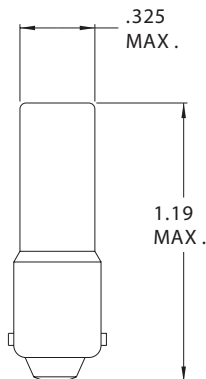

T-2 Telephone Slide Base - Type 3

Part Number	Design Voltage	Amps	MSCP	Life Hours	Filament Type
CM24D	24.0	.100	1,500	5,000	C-7A
CM24E	24.0	.035	600	7,000	C-2F
CM24F	24.0	.090	1,120	7,000	C-2F
CM24H	24.0	.020	100	10,000	C-2F
CM24X	24.0	.035	600	8,000	C-2F
CM30A	30.0	.072	2,000	3,000	C-7A
CM30C	30.0	.038	1,000	4,000	C-2F
CM32B	32.0	.040	1,600	3,500	C-2F
CM30B	35.0	.100	3,000	4,000	C-7A
CM35A	35.0	.040	1,000	7,500	C-2F
CM35B	35.0	.072	700	5,000	C-7A
CM35C	35.0	.100	750	5,000	C-7A
CM40A	40.0	.072	480	5,000	C-7A
CM44A	44.0	.072	1,250	1,000	C-7A
CM48A	48.0	.072	2,000	5,000	C-7A
CM48B	48.0	.100	2,200	10,000	C-7A
CM48C	48.0	.035	400	7,000	C-7A
CM48D	48.0	.021	100	20,000	C-7A
CM48G	48.0	.052	800	5,000	C-7A
CM48H	48.0	.045	1,000	5,000	C-7A
CM55B	55.0	.100	1,800	5,000	C-7A
CM55C	55.0	.050	1,400	5,000	C-7A
CM60A	60.0	.050	1,600	5,000	C-7A

T-2 Miniature Bayonet Base

Part Number	Design Voltage	Amps	MSCP	Life Hours	Filament Type
CM6MB	6.0	.140	550	20,000	C-2V
CM12MB	12.0	.170	2,000	12,000	C-2F
CM24MB	24.0	.073	3,000	10,000	C-2F
CM28MB	28.0	.040	1,600	5,000	C-2F
CM48MB	48.0	.053	1,800	10,000	C-7A
CM60MB	60.0	.050	2,200	7,500	C-7A
CM120MB	120.0	.025	1,200	5,000	CC-7A
CM8-967	120.0	.025	1,200	5,000	CC-7A