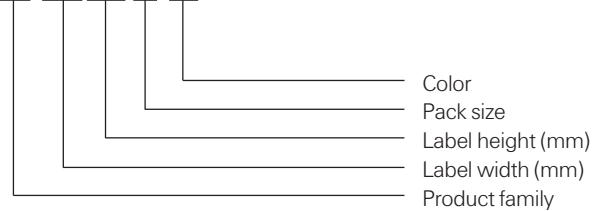

Part numbering system

MP-080080-10-8A