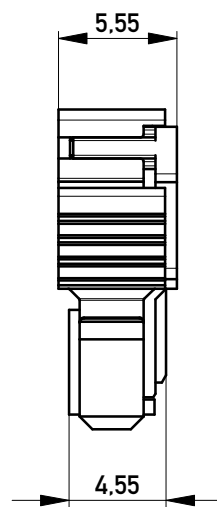

Abdeckung vorverrastet
cover loose mounted

Abdeckung verpresst
cover pressed on

Verpackt in Tray - tray packaging
Verpackungseinheit 154 Stück - packaging unit 154

Einzelheit X
detail X

454590		weiß white	0.45	1.95	0.9	1.5	Codierung wie Variante schwarz Encoding such variant black
364215		rot red	3.15	0.75	3.6	1.2	
364214		grün green	2.25	0.15	2.7	0.3	
364213		blau blue	1.35	1.05	1.8	0.6	
364212		schwarz black	0.45	1.95	0.9	1.5	
Ident-Nr. part-no.	Codierung coding	Farbe color	A	B	C	D	Bemerkung note

Information:	Tolerances All Dimensions in mm	Scale	3:1
		Designation F 2,54 SRC-A, 3-polig BA 2	
All rights reserved. Only for Information. To ensure that this is the latest version of this drawing, please contact one of the ERNI companies before using.	Subject to modification without prior notice. Drawing will not be updated.	www.ERNI.com	
		324034	
d	13.08.2015	i	
Index	Date	A3	
Class		SRCBUG	