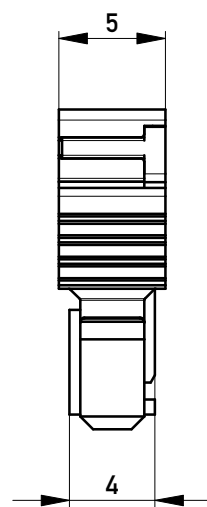

Abdeckung vorverrastet
cover loose mounted

Abdeckung verpresst
cover pressed on

Verpackt in Tray - tray packaging
Verpackungseinheit 154 Stück - packaging unit 154

Einzelheit X
detail X

454590		weiß white	0.45	1.95	0.9	1.5	Codierung wie Variante schwarz Encoding such variant black
364215		rot red	3.15	0.75	3.6	1.2	
364214		grün green	2.25	0.15	2.7	0.3	
364213		blau blue	1.35	1.05	1.8	0.6	
364212		schwarz black	0.45	1.95	0.9	1.5	
Ident-Nr. part-no.	Codierung coding	Farbe color	A	B	C	D	Bemerkung note

Information:	Tolerances All Dimensions in mm	Scale	3:1
		Designation F 2,54 SRC-A, 3-polig BA 2	
All rights reserved. Only for Information. To ensure that this is the latest version of this drawing, please contact one of the ERNI companies before using.	Subject to modification without prior notice. Drawing will not be updated.	www.ERNI.com	
		324034	
d	13.08.2015	i	
Index	Date	A3	
Class		SRCBUG	