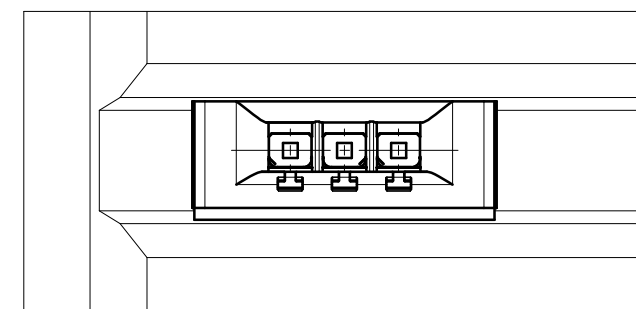

Abdeckung vorverrastet
cover loose mounted

Abdeckung verpresst
cover pressed on

Verpackt in Tray - tray packaging
Verpackungseinheit 154 Stück - packaging unit 154

Einzelheit X
detail X

454590		weiß white	0.45	1.95	0.9	1.5	Codierung wie Variante schwarz Encoding such variant black
364215		rot red	3.15	0.75	3.6	1.2	
364214		grün green	2.25	0.15	2.7	0.3	
364213		blau blue	1.35	1.05	1.8	0.6	
364212		schwarz black	0.45	1.95	0.9	1.5	
Ident-Nr. part-no.	Codierung coding	Farbe color	A	B	C	D	Bemerkung note

Information:	Tolerances All Dimensions in mm	Scale	3:1
		Designation F 2,54 SRC-A, 3-polig BA 2	
All rights reserved. Only for Information. To ensure that this is the latest version of this drawing, please contact one of the ERNI companies before using.	Subject to modification without prior notice. Drawing will not be updated.	www.ERNI.com	
		324034	
d	13.08.2015	i	
Index	Date	A3	
Class		SRCBUG	