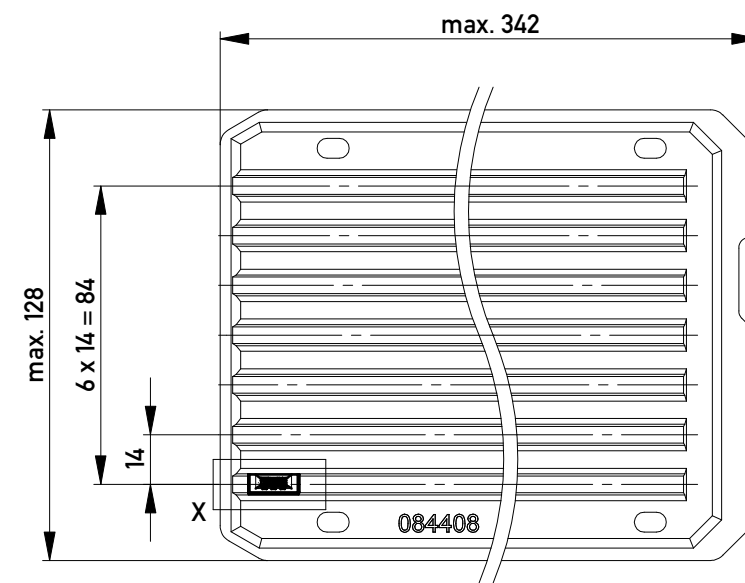

Abdeckung vorverrastet
cover loose mounted

Abdeckung verpresst
cover pressed on

Verpackt in Tray - tray packaging
Verpackungseinheit 154 Stück - packaging unit 154

Einzelheit X
detail X

454590		weiß white	0.45	1.95	0.9	1.5	Codierung wie Variante schwarz Encoding such variant black
364215		rot red	3.15	0.75	3.6	1.2	
364214		grün green	2.25	0.15	2.7	0.3	
364213		blau blue	1.35	1.05	1.8	0.6	
364212		schwarz black	0.45	1.95	0.9	1.5	
Ident-Nr. part-no.	Codierung coding	Farbe color	A	B	C	D	Bemerkung note

Information:	Tolerances All Dimensions in mm	Scale	3:1
		Designation F 2,54 SRC-A, 3-polig BA 2	
All rights reserved. Only for Information. To ensure that this is the latest version of this drawing, please contact one of the ERNI companies before using.	Subject to modification without prior notice. Drawing will not be updated.	www.ERNI.com	
		324034	
d	13.08.2015	i	
Index	Date	A3	
Class		SRCBUG	