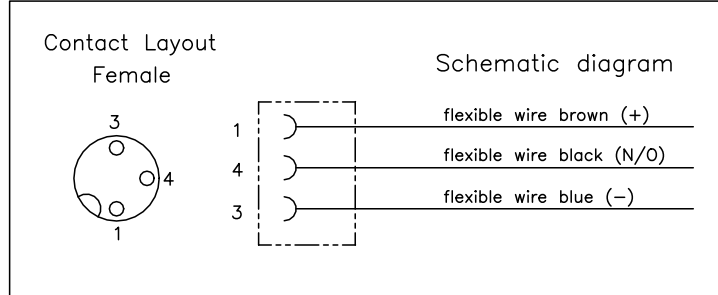

PUR CABLE	
No./diameter of wires	3 x 0.34 mm²
Wire isolation	PP (br, bl, bk)
C-track properties	5 million
Jacket	PUR (UL/CSA)
Outer diameter	approx. 4.3 mm
Bend radius (moving)	10 x outer diameter
Temperature range (fixed)	-40...+80 °C
Temperature range (mobile)	-25...+80 °C

LENGTH "L"	MATERIAL	JACKET COLOR	TE PN	DESCRIPTION	ITEM
3 pos	PVC	Black	1-2273023-4	3x22AWG PVC 10.0m	8
			1-2273023-3	3x22AWG PVC 5.0m	7
			1-2273023-2	3x22AWG PVC 3.0m	6
			1-2273023-1	3x22AWG PVC 1.5m	5
3 pos	PUR	Black	2273023-4	3x22AWG PUR 10.0m	4
			2273023-3	3x22AWG PUR 5.0m	3
			2273023-2	3x22AWG PUR 3.0m	2
			2273023-1	3x22AWG PUR 1.5m	1

PVC CABLE	
No./diameter of wires	3 x 0.34 mm²
Wire isolation	PVC (br, bl, bk)
C-track properties	
Jacket	PVC (UL/CSA)
Outer diameter	approx. 4.6 mm
Bend radius (moving)	10 x outer diameter
Temperature range (fixed)	-30...+80 °C
Temperature range (mobile)	-5...+80 °C

THIS DRAWING IS A CONTROLLED DOCUMENT.

DIMENSIONS: mm	TOLERANCES UNLESS OTHERWISE SPECIFIED: 0 PLC ± - 1 PLC ± - 2 PLC ± - 3 PLC ± - 4 PLC ± - ANGLES ± -	MATERIAL -	FINISH -	DWN 16NOV2013 SATHISH KUMAR .G CHK 16NOV2013 B.VELDHOVEN APVD 16NOV2013 A.VAN ZANDVOORT	NAME M12 X 1.0 STRAIGHT SOCKET PIGT A
				PRODUCT SPEC 108-19483	SIZE A3
		WEIGHT 114-32127		APPLICATION SPEC 114-32127	CAGE CODE 00779
		CUSTOMER DRAWING		DRAWING NO C-2273023	RESTRICTED TO -
		SCALE NTS		SHEET 1 of 1	REV A3