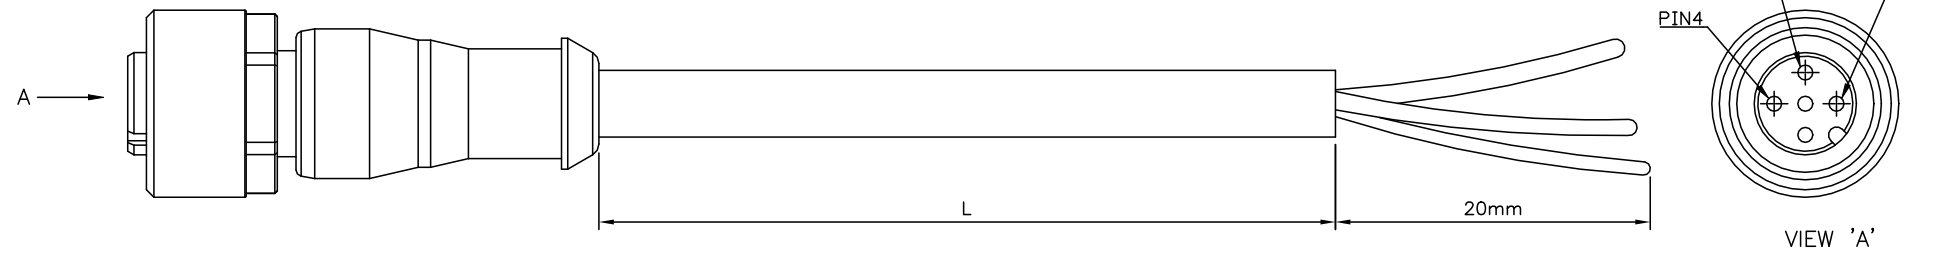

P	LTR	DESCRIPTION	DATE	DWN	APVD
	A1	ECR-14-011671	16AUG2014	GSK	BvH
	A2	ECR-16-003945	16MAR2016	GSK	BvH
	A3	ECR-21-000466	07FEB2021	BP	CW

NOTES:
 Tolerances cable lengths:
 0m to 0.5m +30mm
 0.5m to 1.0m +50mm
 1.0m to 3.0m +100mm
 < 3.0m +1.5%

TECHNICAL DATA	
Operating voltage	max. 250 V AC/DC
Operating current per contact	max. 4 A
Locking of ports	Screw thread M12 x 1 mm (recommended torque 0.6 Nm) self-securing
Protection	IP65 and IP67 when plugged and screwed down (EN 60529)

LENGTH "L"	MATERIAL	JACKET COLOR	TE PN	DESCRIPTION	ITEM
3 pos	PVC	Black	1-2273023-4	3x22AWG PVC 10.0m	8
			1-2273023-3	3x22AWG PVC 5.0m	7
			1-2273023-2	3x22AWG PVC 3.0m	6
			1-2273023-1	3x22AWG PVC 1.5m	5
3 pos	PUR	Black	2273023-4	3x22AWG PUR 10.0m	4
			2273023-3	3x22AWG PUR 5.0m	3
			2273023-2	3x22AWG PUR 3.0m	2
			2273023-1	3x22AWG PUR 1.5m	1

THIS DRAWING IS A CONTROLLED DOCUMENT.

DIMENSIONS: mm	TOLERANCES UNLESS OTHERWISE SPECIFIED: 0 PLC ± - 1 PLC ± - 2 PLC ± - 3 PLC ± - 4 PLC ± - ANGLES ± -	MATERIAL -	FINISH -	DWN 16NOV2013 SATHISH KUMAR .G CHK 16NOV2013 B.VELDHOVEN APVD 16NOV2013 A.VAN ZANDVOORT	NAME M12 X 1.0 STRAIGHT SOCKET PIGT A
				PRODUCT SPEC 108-19483	SIZE A3
		WEIGHT 114-32127		APPLICATION SPEC 114-32127	CAGE CODE 00779
		CUSTOMER DRAWING		DRAWING NO C-2273023	RESTRICTED TO -
		SCALE NTS		SHEET 1 of 1	REV A3