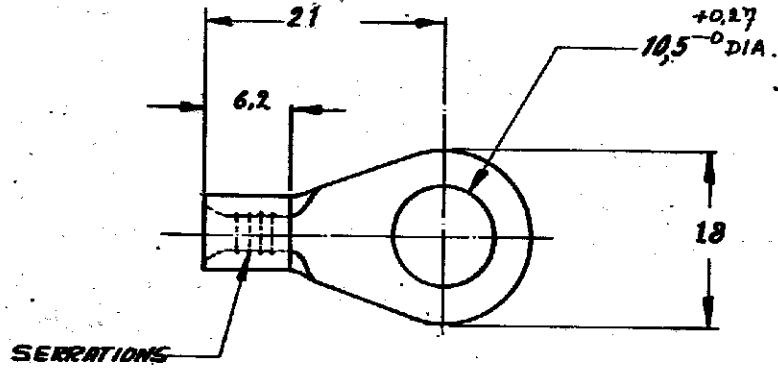

DRAWING MADE IN AMERICAN PROJECTION

NUMBER
C-165305-E

DIMENSIONS IN IN. DO NOT SCALE PRINT

CUSTOMER COPY FOR REFERENCE ONLY

©1967 BY AMP-HOLLAND N.V. ALL RIGHTS RESERVED A-MP PRODUCTS COVERED BY PATENTS AND/OR PATENTS PENDING.

AMP-HOLLAND N.V.
HERTOEGBOSCH
HOLLAND

165305	COPPER	TINPLATED
ORDER NO.	MATERIAL	PLATING
DR R. BOND.T.	DATE 1/6-67	DR C.J. Pava
CHK	DATE	APP 1/17-67

WIRE RANGE 4-6 MTT ²	INSUL. RANGE —	TYPE — DIM — SOLISTEND
SCALE —	LOC H	SIZE A
NO C-165305-E	REV C	NAME RINGTONGUE stud: M 10