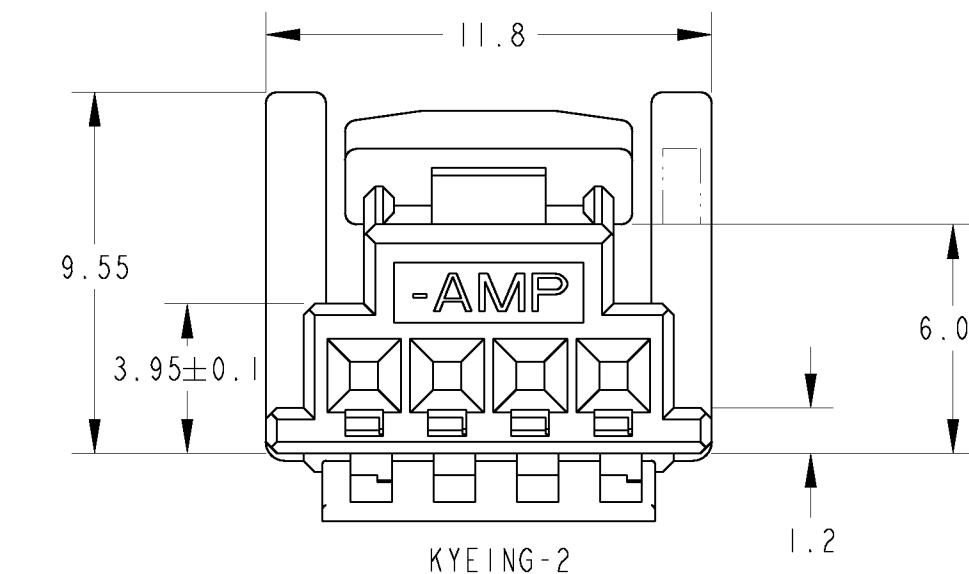

P	LTR	DESCRIPTION	DATE	DWN	APVD
	B1	REVISED PER ECO-11-005140	05APR2011	RK	HMR

1. DOUBLE LOCK SHOULD BE SET TO THE PRE-ASSEMBLY POSITION WITHIN THE PLUG HOUSING WHEN SHIPPED TO THE CUSTOMER

1. ダブルロックは、仮係止状態で出荷される。

STE TE Connectivity			
NAME 025 4POSITION PLUG HOUSING			
SIZE A3	CAGE CODE 00779	DRAWING NO. C=1473672	RESTRICTED TO -

Mouser Electronics

Authorized Distributor

Click to View Pricing, Inventory, Delivery & Lifecycle Information: