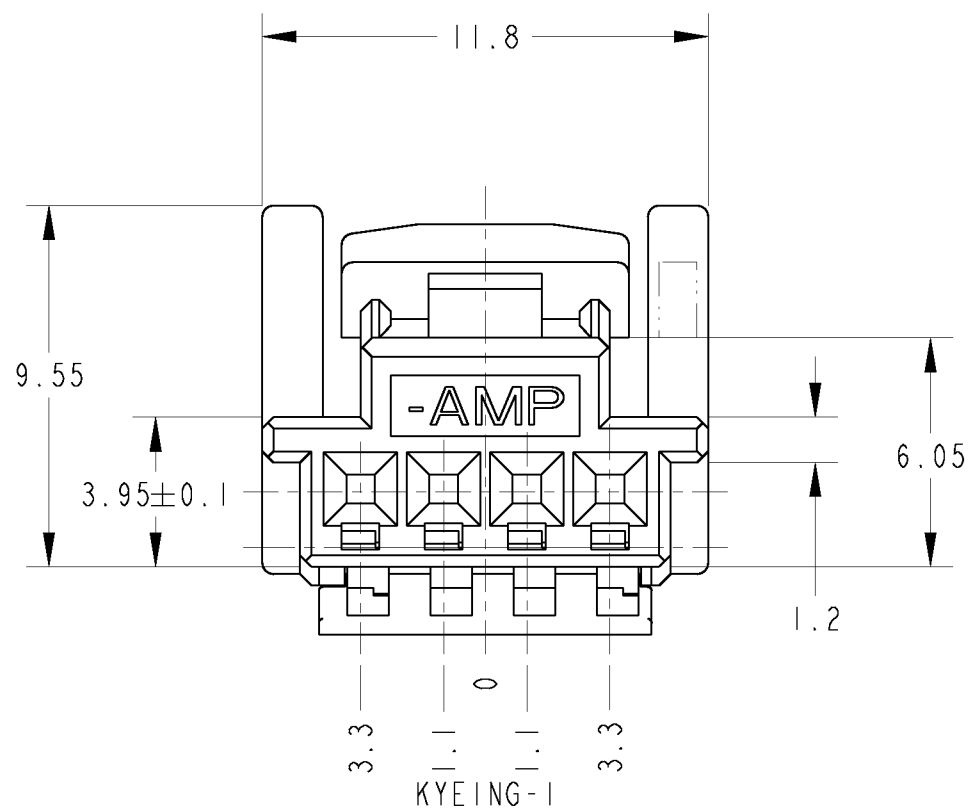

P	LTR	DESCRIPTION	DATE	DWN	APVD
	B1	REVISED PER ECO-11-005140	05APR2011	RK	HMR

1. DOUBLE LOCK SHOULD BE SET TO THE PRE-ASSEMBLY POSITION WITHIN THE PLUG HOUSING WHEN SHIPPED TO THE CUSTOMER

1. ダブルロックは、仮係止状態で出荷される。

KYEING-2	GRAY	1473672-2
KYEING-1	NATURAL	1473672-1
KYEING	COLOR	PART NUMBER

THIS DRAWING IS A CONTROLLED DOCUMENT.		DWN D. MATSUURA 20NOV01
DIMENSIONS: 単位: ㎜		CHK T. KOHNO 20NOV01
TOLERANCES UNLESS OTHERWISE SPECIFIED:		APVD N. SAI 20NOV01
一般公差 ±0.3		PRODUCT SPEC 108-5660
0-PLC ±		APPLICATION SPEC 取付適用規格
1-PLC ±0.1		WEIGHT 1.0 g
2-PLC ±0.01		CUSTOMER DRAWING
3-PLC ±0.001		SCALE 5:1
4-PLC ±0.0001		SHEET 1 OF 1
ANGLES ±1.00'		REV B1
MATERIAL 材料 PBT	FINISH 仕上 -	

STE TE Connectivity			
NAME 025 4POSITION PLUG HOUSING			
SIZE A3	CAGE CODE 00779	DRAWING NO. C=1473672	RESTRICTED TO -

Mouser Electronics

Authorized Distributor

Click to View Pricing, Inventory, Delivery & Lifecycle Information: