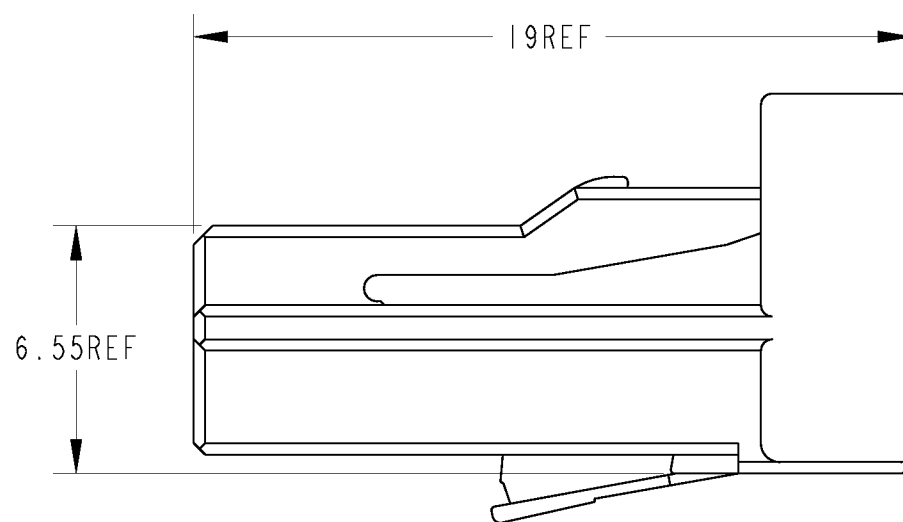

P	LTR	DESCRIPTION	DATE	DWN	APVD
	B1	REVISED PER ECO-11-005140	05APR2011	RK	HMR

1. DOUBLE LOCK SHOULD BE SET TO THE PRE-ASSEMBLY POSITION WITHIN THE PLUG HOUSING WHEN SHIPPED TO THE CUSTOMER

1. ダブルロックは、仮係止状態で出荷される。

KYEING-2	GRAY	1473672-2
KYEING-1	NATURAL	1473672-1
KYEING	COLOR	PART NUMBER

THIS DRAWING IS A CONTROLLED DOCUMENT.		DWN D. MATSUURA 20NOV01
DIMENSIONS: 単位: ㎜		CHK T. KOHNO 20NOV01
TOLERANCES UNLESS OTHERWISE SPECIFIED:		APVD N. SAI 20NOV01
一般公差 ±0.3		PRODUCT SPEC 108-5660
0-PLC ±		APPLICATION SPEC 取付適用規格
1-PLC ±0.1		WEIGHT 1.0 g
2-PLC ±0.01		CUSTOMER DRAWING
3-PLC ±0.001		SCALE 5:1
4-PLC ±0.0001		SHEET 1 OF 1
ANGLES ±1.00'		REV B1
MATERIAL 材料 PBT	FINISH 仕上 -	