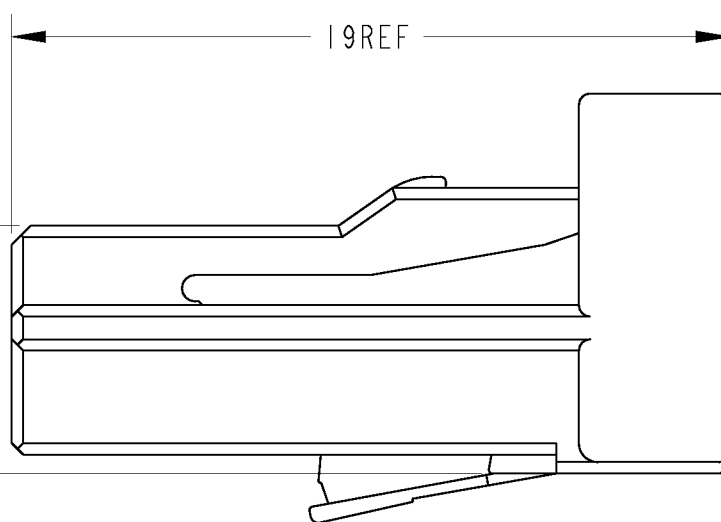

P	LTR	DESCRIPTION	DATE	DWN	APVD
	B1	REVISED PER ECO-11-005140	05APR2011	RK	HMR

1. DOUBLE LOCK SHOULD BE SET TO THE PRE-ASSEMBLY POSITION WITHIN THE PLUG HOUSING WHEN SHIPPED TO THE CUSTOMER

1. ダブルロックは、仮係止状態で出荷される。

KYEING-2	GRAY	1473672-2
KYEING-1	NATURAL	1473672-1
KYEING	COLOR	PART NUMBER

THIS DRAWING IS A CONTROLLED DOCUMENT.		DWN D. MATSUURA 20NOV01
DIMENSIONS: 単位: ㎜		CHK T. KOHNO 20NOV01
TOLERANCES UNLESS OTHERWISE SPECIFIED:		APVD N. SAI 20NOV01
一般公差 ±0.3		PRODUCT SPEC 108-5660
0-PLC ±		APPLICATION SPEC 取付適用規格
1-PLC ±0.1		WEIGHT 1.0 g
2-PLC ±0.01		CUSTOMER DRAWING
3-PLC ±0.001		SCALE 5:1
4-PLC ±0.0001		SHEET 1 OF 1
ANGLES ±1.00'		REV B1
MATERIAL 材料 PBT	FINISH 仕上 -	