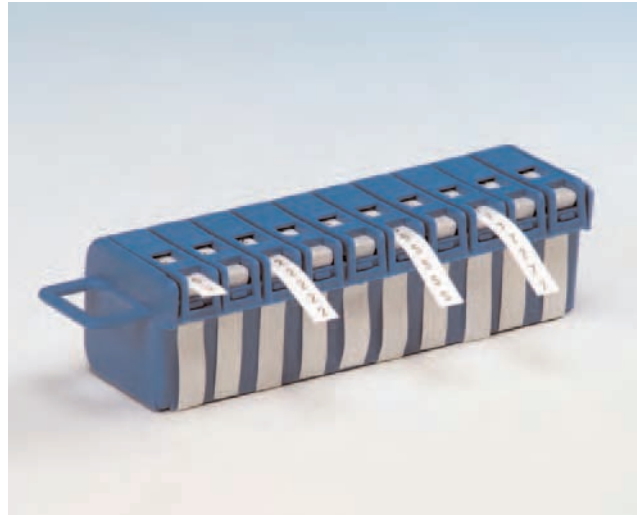

### CMD Cable and wire marker dispenser

Tyco Electronics CMD is one of the most user friendly portable wire marker systems available. Each dispenser contains 10 rolls of individually numbered marker tape. Each roll of markers contains 76 individual markers which are a convenient length that accommodates most commonly identified wire sizes.

Manufactured from DuPont Tyvek® material to ensure durability and minimize the potential of tearing.

#### Features and benefits

- Supplied with a pre-determined length of 32mm and a width of 6.4mm
- Supplied in a handy pocket size reusable dispenser
- Aggressive acrylic adhesive impervious to oil and water