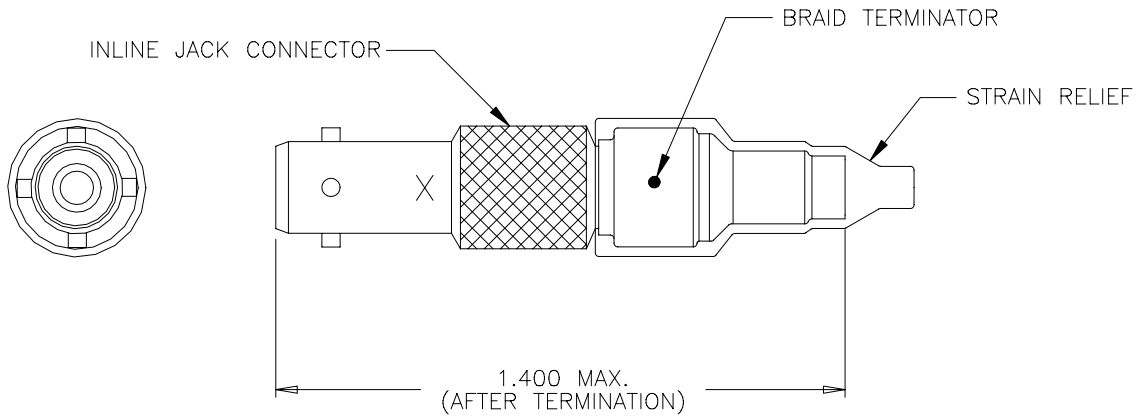

REVISIONS			
LTR	DESCRIPTION	DATE	APPROVED
A	COMPILED AND REDRAWN ON CAD PER ECN# T-15352	90 DEC 3	ZET

TABULATION			
JACK CONNECTOR KIT ASS'Y	PCN	CONTACT	X INTERFACE
DK-621-0087	518361	-----	A
DK-621-0087-1P	037359	PIN	A
DK-621-0087-1S	929221	SOCKET	A
DK-621-0088	549369	-----	B
DK-621-0088-2P	007943	PIN	B
DK-621-0088-2S	175929	SOCKET	B
DK-621-0089	622271	-----	C
DK-621-0089-3P	390875	PIN	C
DK-621-0089-3S	736953	SOCKET	C
DK-621-0090	144297	-----	D
DK-621-0090-4P	391661	PIN	D
DK-621-0090-4S	515159	SOCKET	D

If this document is printed it becomes uncontrolled.
Check with the web for latest revision.

SPECIFICATION CONTROL DRAWING

© Raychem Corporation 1990

UNLESS OTHERWISE SPECIFIED DIMENSIONS ARE IN INCHES. METRIC DIMENSIONS ARE IN BRACKETS. DECIMALS .XXX ± — [— mm] .XX ± — [— mm] ANGLES .X ± — WEIGHT — lbs [— g]	DRAWN	J.B.K.	90 NOV 27	RAYCHEM CORPORATION 300 CONSTITUTION DRIVE MENLO PARK, CALIFORNIA 94025	TITLE KITS FOR D-621-0087/0090 TRIAXIAL CONNECTORS			
	CHECKED							
	APPROVED							
	APPROVED	ZET	90 DEC 3	CAD NAME	5000-1			
THIRD ANGLE PROJECTION				SIZE	CODE IDENT. NO.	DWG. NO.	REV	
	A	06090	DK-621-0087/0090(-XX)	A	DO NOT SCALE THIS DRAWING			SHEET 1 OF 2

1.0 REFER TO THE FOLLOWING RAYCHEM SPECIFICATION CONTROL DRAWINGS (SCD) FOR INDIVIDUAL COMPONENT DETAILS:

D-621-0087/0090	CONNECTOR, TRIAXIAL, SUBMINIATURE, BAYONET, COUPLED	
D-602-0126	CONTACT, PIN, TWISTED PAIR	NOT SHOWN
D-602-0127	CONTACT, SOCKET, TWISTED PAIR	NOT SHOWN
D-600-0030	BRAID TERMINATOR	
D-600-0019	STRAIN RELIEF	