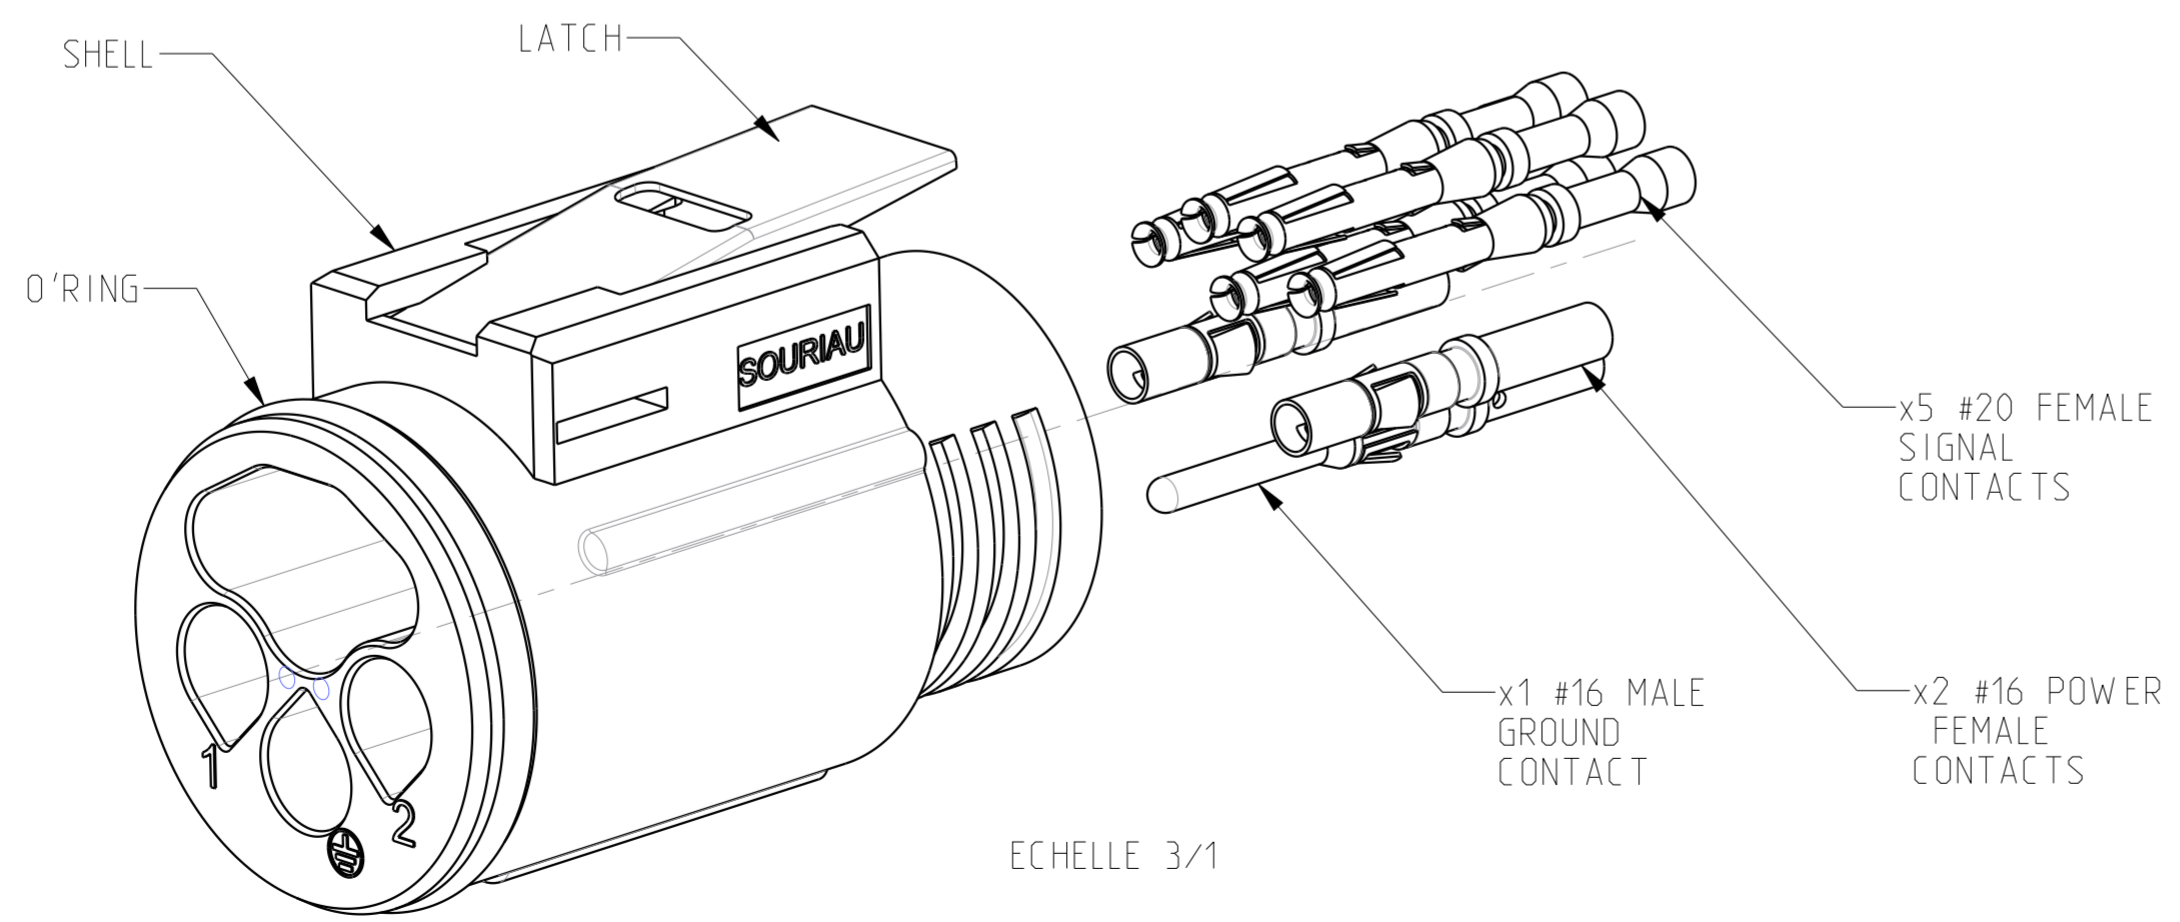

ROHS COMPLIANT

NOTES

1. COUNTERPART REFERENCE UTL RECEPTACLE OR FREE HANGING
2. CONNECTORS ARE DELIVERED AS PRE-ASSEMBLED KIT
3. CONNECTOR BLOCKS ACCEPTS TRIM TRIO CONTACTS #16 AND #20 , R*M* OR S*M* TYPES
4. CONTACTS TO BE ORDERED SEPARATELY.
5. WARNING: PHASE AND SIGNAL CONTACTS ARE FEMALE VERSION AND GROUND CONTACT IS MALE VERSION
6. UNIT IN MM

OVERVIEW WITH CONTACTS (For information only)
(SEE NOTA 4)