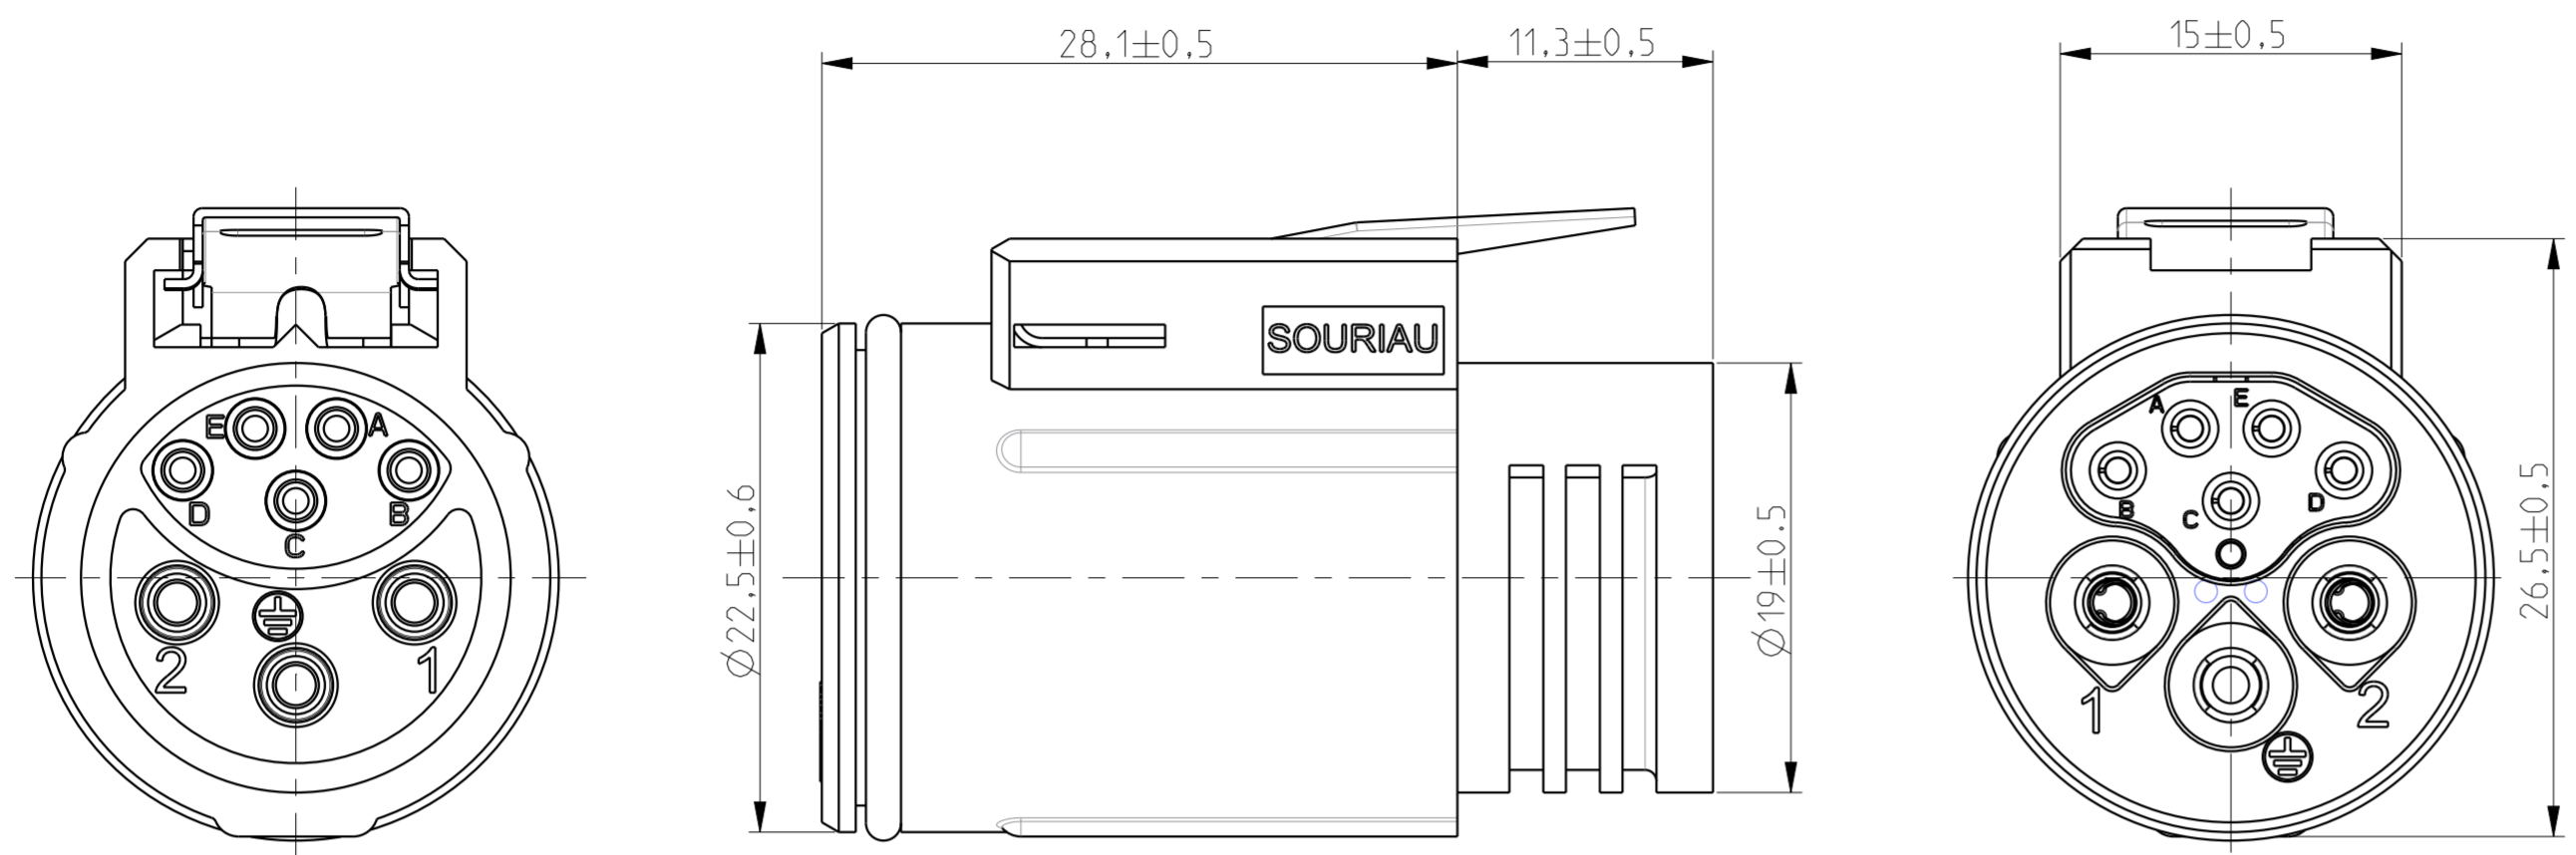

WIRING FACE

MATING FACE

MATERIALS

SHELL PA GF REINFORCED, BLACK COLOR
 COUPLING LATCH STAINLESS STEEL
 O'RING LUBRICATED RED SILICON

PERFORMANCES CHARACTERISTICS

MECHANICAL		IEC61984/UL1977	-40°C TO 105°C
TEMPERATURE CLASS			
DURABILITY	IEC61984		500 MATE / UNMATE CYCLES
SEALING IN MATED CONDITIONS	IEC60529		IP68 1BAR DURING 1WEEK
	DIN40050		IP69K
SEALING IN UNMATED CONDITIONS	IEC60529		IP67 WITH CAPS
POLLUTION DEGREE	IEC61984		4
CORROSION SALT SPRAY			MIN 1000H
FLAMMABILITY	UL94		MATERIAL RATING: 5VA
OUTDOOR SUITABILITY (UV RESIST)	UL746C		MATERIAL RATING: (f1)
SCOOP PROOF			
ELECTRICAL			
TOUCH PROOF	IEC60529		IP2X
POWER AND GROUND LINES:			
NOMINAL CURRENT	UL1977		16A WITH AWG14 WIRE / 13A WITH AWG16 WIRE
NOMINAL CURRENT	IEC61984		16A WITH 2.5MM² WIRE / 13A WITH 1.5MM² WIRE AT 60°C
NOMINAL VOLTAGE	UL1977		600V
NOMINAL VOLTAGE	IEC61984		250VAC 4KV 4 FOR CLASS II
	IEC61984		500VAC 6KV 4 FOR CLASS I
SIGNAL CONTACT (a,b,c,d,e) LINES:			
NOMINAL VOLTAGE	IEC61984		48V AC
NOMINAL CURRENT	IEC61984		5A

ROHS COMPLIANT

NOTES

- COUNTERPART REFERENCE UTL RECEPTACLE OR FREE HANGING
- CONNECTORS ARE DELIVERED AS PRE-ASSEMBLED KIT
- CONNECTOR BLOCKS ACCEPTS TRIM TRIO CONTACTS #16 AND #20 , R*M* OR S*M* TYPES
- CONTACTS TO BE ORDERED SEPARATELY.
- WARNING: PHASE AND SIGNAL CONTACTS ARE FEMALE VERSION AND GROUND CONTACT IS MALE VERSION
- UNIT IN MM

OVERVIEW WITH CONTACTS (For information only)
 (SEE NOTA 4)

Country	Jurisdiction & Control List
FR	NOT LISTED

P/N : UTL6122G21W 5S

C	24/02/16	Tolerance range update		--
ISS	DATE	Latest modification - by:	RAGAINÉ M.	MOD N°
Designed by:		RAGAINÉ M	Date:05/03/14	CUSTOMER DRAWING
TITLE		FEMALE PLUG SIZE 12 LAYOUT 8 CONTACTS UTL CONNECTOR		
Scale	2/1	General linear Tolerances: ± 0.2	NPRDS / PROJECT UTL	
SOURIAU		WWW.SOURIAU.COM		This document is the property of SOURIAU. It must not be reproduced or communicated without permission.
FORMAT	A2	SOURIAU DRG N° UTL1-0067A-C01		SHEET 1 / 1