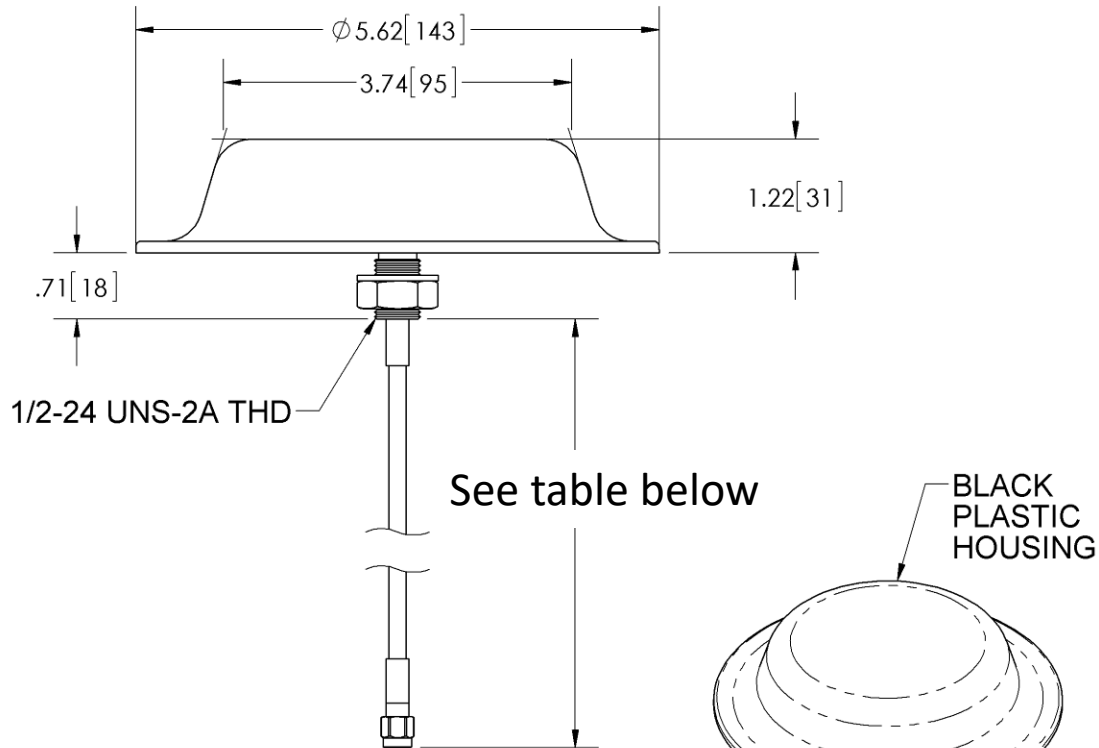

LOW PROFILE

806-960 MHz

LP800SMA

LP800SMA3

Series : **ANTENNA**

Part Number	Cable Length
LP800SMA	17 ft
LP800SMA3	3 ft

RG-58
CABLE

SMA
PLUG

LOW PROFILE

806-960 MHz

LP800SMA

LP800SMA3

Series : **ANTENNA**

ELECTRICAL SPECIFICATIONS

Frequency	806-960	MHz
Nominal Impedance	50	Ω
VSWR	2.1:1	
Gain (Overall gain)	UNITY/2.14	dBi
Bandwidth @ 1.5	8.5%	
Bandwidth @ 2.0	10%	
Connector type:	SMA MALE PLUG	
Cable type:	RG-58	
Length:	17	ft (LP800SMA)
	3	ft (LP800SMA3)
Powerwithstanding	100	Watts

MECHANICAL SPECIFICATIONS

Plastic radome:	MACKROBLEND(PC/ABS)
Color:	BLACK
Overall length:	5.63 X 1.22 INCHES
Fixing system:	DIRECT MOUNT, ½ HOLE

ENVIRONMENTAL SPECIFICATIONS

Operating temperature	-40/+85 ° C
-----------------------	-------------