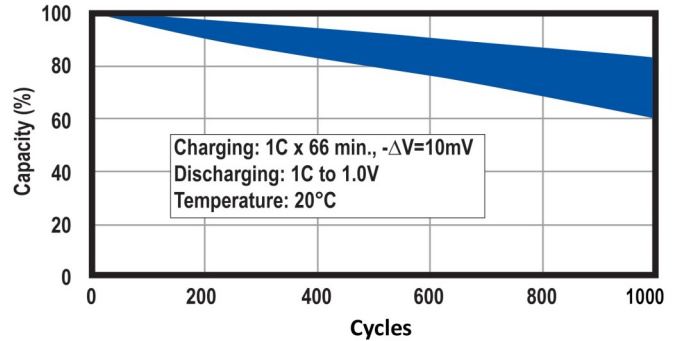

### Specifications

Nominal Voltage		1.2 Volt
Rated Capacity		4000 mAh
Dimensions	Diameter in. (mm)	1.27 (32.2)
	Height in. (mm)	2.32 (59.0)
	Height with solder tabs	2.36 (60.0)
	Weight Approx.	138 gm
	Internal Resistance	<9 mΩ
	Standard Charge (0.1C)	400 mA
	Trickle Charge	(0.03C)~(0.05C)
	Fast Charge ΔV	n/a
Recommended Operating Temperature Range	Std/Trickle Charge	0 to 70°C
	Fast Charge	0 to 70°C
	Discharge	-20 to 70°C
	Storage	-20 to 60°C
Standard Discharge (0.2C) Cut Off Voltage		1.0V per cell
High Rate Discharge (1 C) Cut Off Voltage		1.0V per cell

### Dimensions

## Charging and Discharging Characteristics

Discharge

Standard Charge

Fast Charge

Trickle Charge

▲ Standard Battery Cycle Life ▲

▲ Fast Charging Cycle Life ▲

▲ Cycle Life Using Trickle Charging ▲