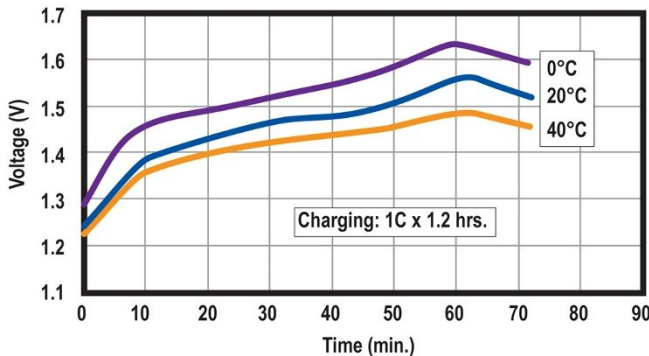

### Specifications

Nominal Voltage		1.2 Volt
Rated Capacity		4000 mAh
Dimensions	Diameter in. (mm)	1.27 (32.2)
	Height in. (mm)	2.32 (59.0)
	Height with solder tabs	2.36 (60.0)
	Weight Approx.	138 gm
	Internal Resistance	<9 mΩ
	Standard Charge (0.1C)	400 mA
	Trickle Charge	(0.03C)~(0.05C)
	Fast Charge ΔV	n/a
Recommended Operating Temperature Range	Std/Trickle Charge	0 to 70°C
	Fast Charge	0 to 70°C
	Discharge	-20 to 70°C
	Storage	-20 to 60°C
Standard Discharge (0.2C) Cut Off Voltage		1.0V per cell
High Rate Discharge (1 C) Cut Off Voltage		1.0V per cell

### Dimensions

## Charging and Discharging Characteristics

Discharge

Standard Charge

Fast Charge

Trickle Charge

▲ Standard Battery Cycle Life ▲

▲ Fast Charging Cycle Life ▲

▲ Cycle Life Using Trickle Charging ▲