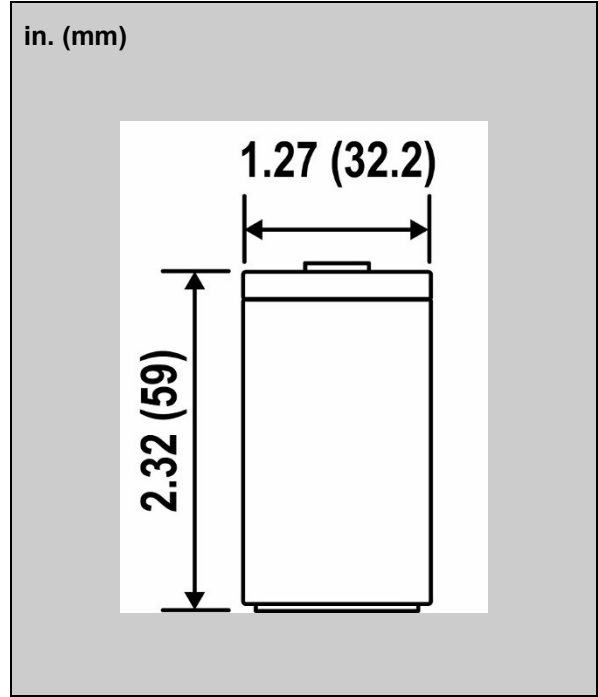

### Specifications

Nominal Voltage		1.2 Volt
Rated Capacity		4000 mAh
Dimensions	Diameter in. (mm)	1.27 (32.2)
	Height in. (mm)	2.32 (59.0)
	Height with solder tabs	2.36 (60.0)
	Weight Approx.	138 gm
	Internal Resistance	<9 mΩ
	Standard Charge (0.1C)	400 mA
	Trickle Charge	(0.03C)~(0.05C)
	Fast Charge ΔV	n/a
Recommended Operating Temperature Range	Std/Trickle Charge	0 to 70°C
	Fast Charge	0 to 70°C
	Discharge	-20 to 70°C
	Storage	-20 to 60°C
Standard Discharge (0.2C) Cut Off Voltage		1.0V per cell
High Rate Discharge (1 C) Cut Off Voltage		1.0V per cell

### Dimensions