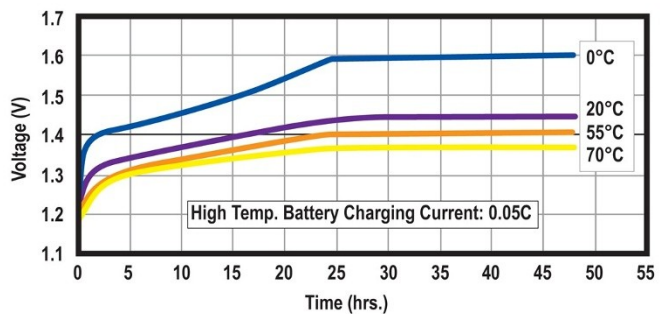

### Specifications

Nominal Voltage		1.2 Volt
Rated Capacity		4000 mAh
Dimensions	Diameter in. (mm)	1.27 (32.2)
	Height in. (mm)	2.32 (59.0)
	Height with solder tabs	2.36 (60.0)
	Weight Approx.	138 gm
	Internal Resistance	<9 mΩ
	Standard Charge (0.1C)	400 mA
	Trickle Charge	(0.03C)~(0.05C)
	Fast Charge ΔV	n/a
Recommended Operating Temperature Range	Std/Trickle Charge	0 to 70°C
	Fast Charge	0 to 70°C
	Discharge	-20 to 70°C
	Storage	-20 to 60°C
Standard Discharge (0.2C) Cut Off Voltage		1.0V per cell
High Rate Discharge (1 C) Cut Off Voltage		1.0V per cell

### Dimensions

## Charging and Discharging Characteristics

Discharge

Standard Charge

Fast Charge

Trickle Charge

▲ Standard Battery Cycle Life ▲

▲ Fast Charging Cycle Life ▲

▲ Cycle Life Using Trickle Charging ▲