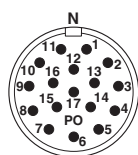

Cable connector - RC-17P1N8AK0K5 - 1601582

Technical data

Housing data

Note	Order information: Order contact inserts and cable clamping/shield accessories separately
Housing material	Metal
Type of locking	Screw locking
Degree of protection (when plugged in)	IP67
Thread type	M23

Environmental Product Compliance

REACH SVHC	Lead 7439-92-1
China RoHS	Environmentally Friendly Use Period = 50
	For details about hazardous substances go to tab "Downloads", Category "Manufacturer's declaration"

Drawings

Schematic diagram