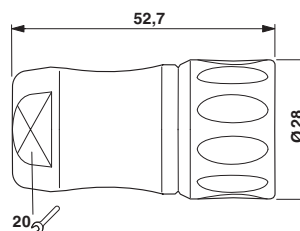

Technical data

Data of the insulating body

Note	Order information: Order crimp contacts Ø 1 mm separately
Coding	N
Contact connection method	Crimp connection
Type of contacts	Pin
Application	Signal
Number of positions	17
Contact diameter of power contacts	1 mm
Nominal current per power contact at 25°C	8 A
Nominal voltage, power contact	150 V
Rated surge voltage	1.5 kV
Overvoltage category	II
Degree of pollution	3
Overvoltage category	II
Degree of pollution	3

Housing data

Cable connector - RC-17P1N8AK0K5 - 1601582

Technical data

Housing data

Note	Order information: Order contact inserts and cable clamping/shield accessories separately
Housing material	Metal
Type of locking	Screw locking
Degree of protection (when plugged in)	IP67
Thread type	M23

Drawings

Schematic diagram

Dimensional drawing

Approvals

Approvals

Approvals

EAC

Ex Approvals