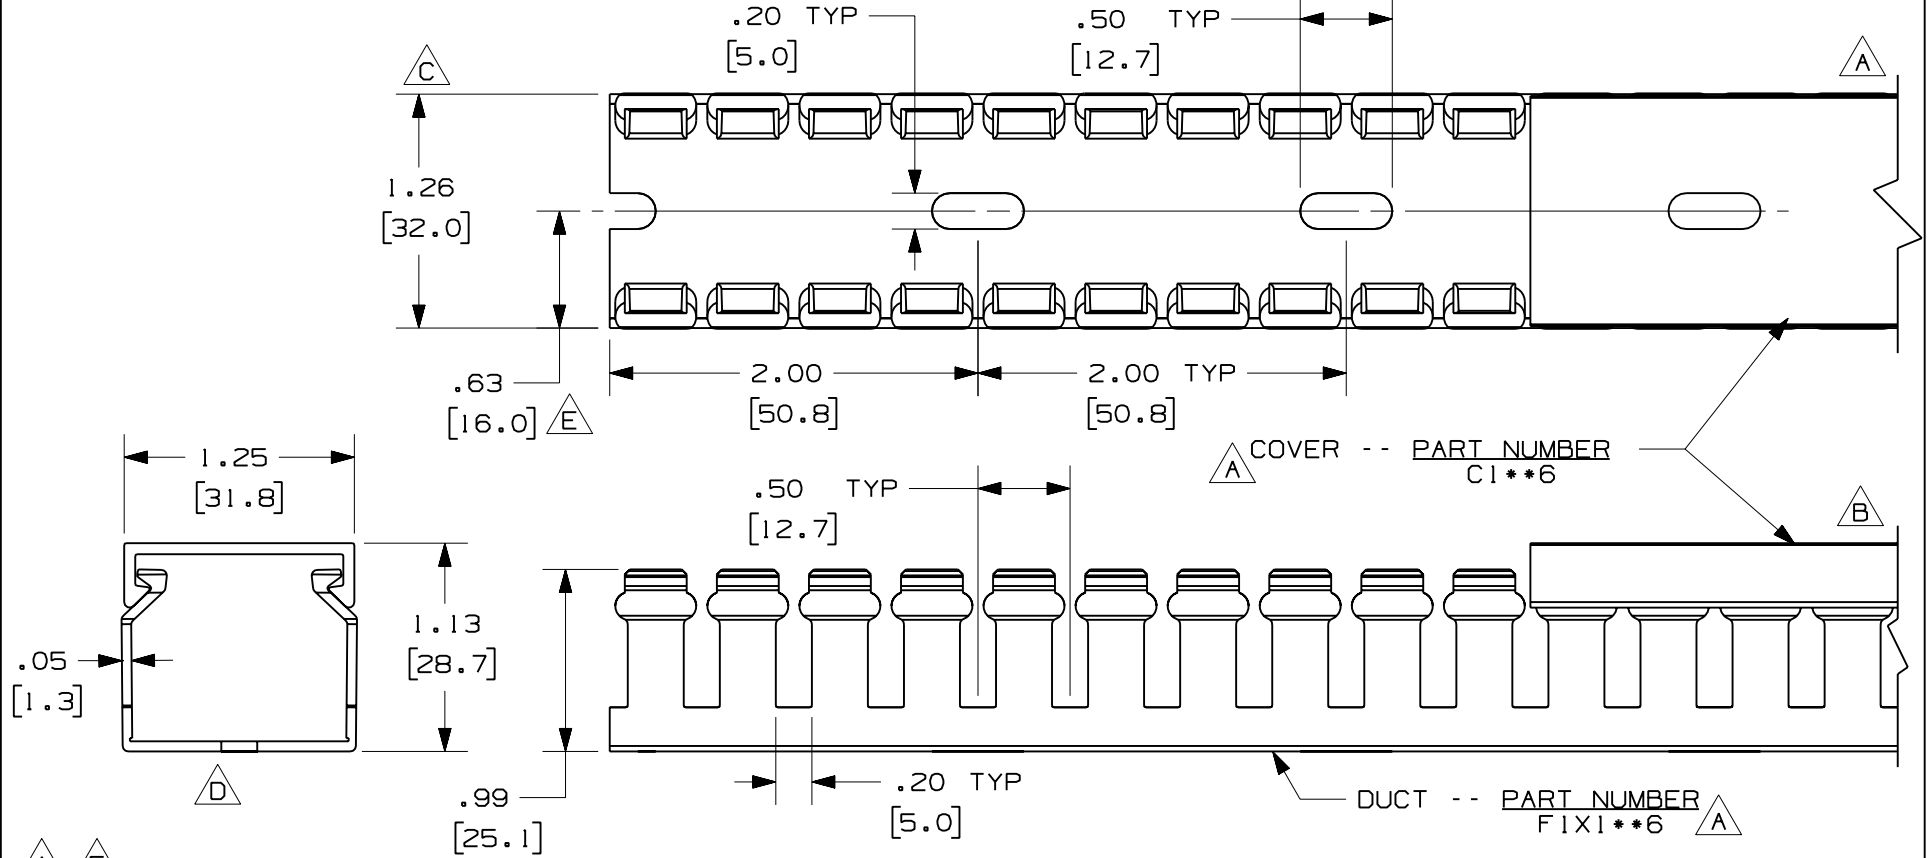

THIS COPY IS PROVIDED ON A RESTRICTED BASIS AND IS NOT TO BE USED IN ANY WAY DETRIMENTAL TO THE INTERESTS OF PANDUIT CORP.

A F

NOTE.

1. ALL DIMENSIONS ARE REFERENCE ONLY.
2. DIMENSIONS IN PARENTHESES ARE METRIC.
3. THE ** DENOTE COLOR.
4. DUCT AND COVER ARE AVAILABLE IN 6 FT [1828.8] LENGTH

REV	DATE	BY	CHK	DESCRIPTION
2	7/23/07	JCST	MKBE	F. ADDED LENGTH NOTE E. CORRECTED DIMENSION
1	5/27/04	JCST	MKBE	D. REMOVED DIMENSION C. ADDED DIMENSION
R	5/22/03	JCST	JGG	B. CHANGED VIEW A. ADDED TOP VIEW, LABELS, AND NOTES. DRAWING RELEASED