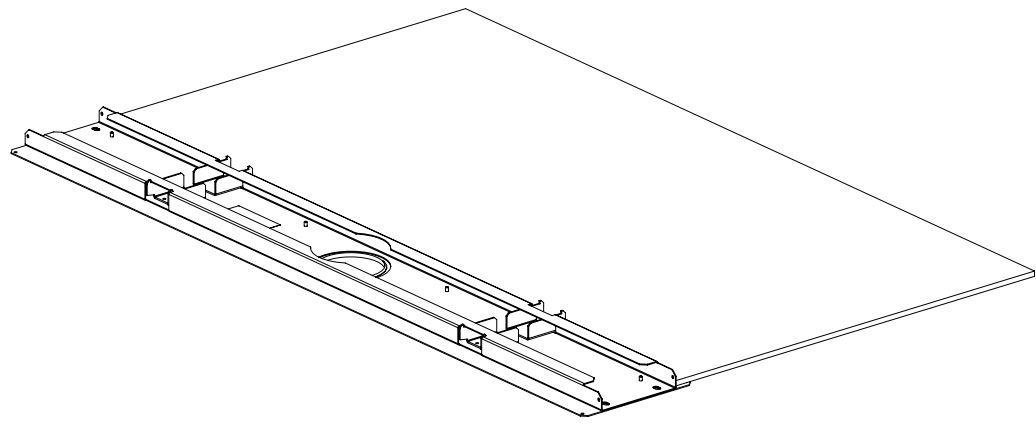

2

1

THIS COPY IS PROVIDED ON A RESTRICTED BASIS AND IS NOT TO BE USED IN ANY WAY DETRIMENTAL TO THE INTERESTS OF PANDUIT CORP.

PANDUIT P/N	DESCRIPTION	WEIGHT
CUSRRFS06**	NET-CONTAIN USRC-ROOF PANEL 600mm	3.0 Kg (6.8 LBS)
CUSRRFS07**	NET-CONTAIN USRC-ROOF PANEL 700mm	3.2 Kg (7.1 LBS)
CUSRRFS08**	NET-CONTAIN USRC-ROOF PANEL 800mm	3.4 Kg (7.4 LBS)

** DENOTES COLOR - ADD SUFFIX:
"B1" FOR BLACK AND "W1" FOR WHITE.

- NOTES:
- VISIT OUR ONLINE CATALOG AT WWW.PANDUIT.COM FOR A LIST OF CURRENT PARTS APPLICABLE FOR USE WITH THIS PRODUCT.
 - PARTS SUPPLIED:
 - 1 - AISLE BEAM
 - 1 - ROOF PANEL
 - 1 - HARDWARE KIT
 - 1 - INSTRUCTION SHEET
 - PRIMARY DIMENSIONS ARE IN MILLIMETERS.

B

B

A

A

D10100DA/16

						TITLE NET-CONTAIN USRC ROOF PANEL FINISHED GOOD (CUSRRFS0***) CUSTOMER DRAWING						
						ITEM REVISION NAME 14V467AM/00			PANDUIT			
						DATASET FILE NAME 14V467AM/DC_00A						
						MATERIAL: N/A						
						DRAWING NUMBER: 14V467AM-DC						
00A	11/26/15	MEX-JAGC			RELEASED TO PRODUCTION	V09000PB	 THIRD ANGLE PROJECTION					
REV	DATE	BY	CHK	APR	DESCRIPTION	ECN	DRAWN BY MEX-JAGC	DATE 11/26/15	CHK	SCALE NONE	SHT 1 OF 2	SIZE A