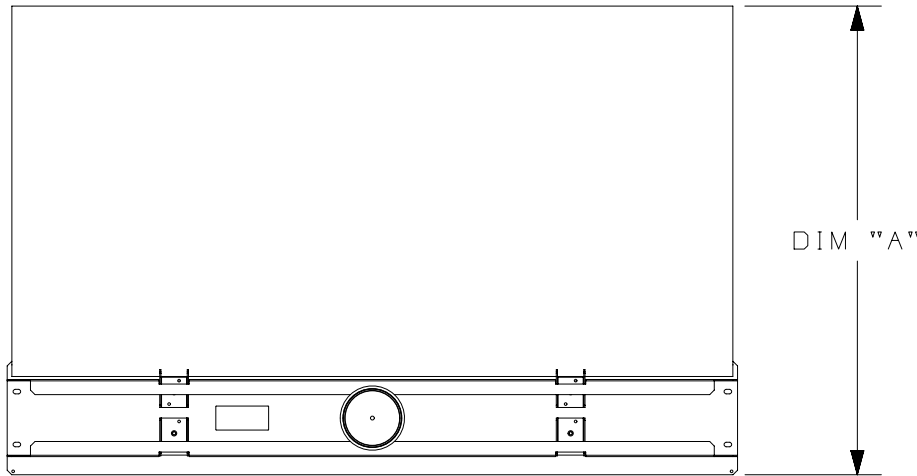

THIS COPY IS PROVIDED ON A RESTRICTED BASIS AND IS NOT TO BE USED IN ANY WAY DETRIMENTAL TO THE INTERESTS OF PANDUIT CORP.

PANDUIT P/N	DIM "A"
CUSRRFS06**	620.0 (24.41)
CUSRRFS07**	720.0 (28.35)
CUSRRFS08**	820.0 (32.28)

** DENOTES COLOR - ADD SUFFIX:
"B1" FOR BLACK AND "W1" FOR WHITE.

REV	DATE	BY	CHK	APR	DESCRIPTION	ECN
00A	11/26/15	MEX-JAGC			RELEASED TO PRODUCTION	V09000PB

TITLE		NET-CONTAIN USRC ROOF PANEL FINISHED GOOD (CUSRRFS0***)		
		CUSTOMER DRAWING		
ITEM REVISION NAME		14V467AM/00		
DATASET FILE NAME		14V467AM/DC_00A		
MATERIAL:		N/A		
DRAWING NUMBER:		14V467AM-DC		
DRAWN BY	DATE	CHK	SCALE	SIZE
MEX-JAGC	11/26/15		NONE	A
THIRD ANGLE PROJECTION		SHT 2 OF 2		

D110100DA/16