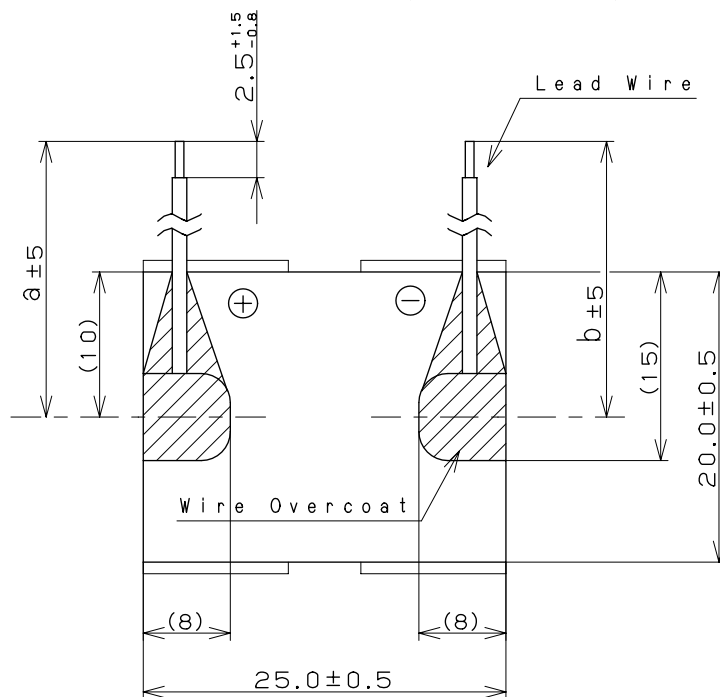

Model : AM-5610CAR

1. Outside dimensions 外形寸法

Light Receiving Side (受光面)

Overcoat Side (オーバーコート面)

(dimension: mm)

Lead Wires : AWG30	
a : 70	b : 70

Note

Glass Substrate Thickness (ガラス基板厚) : 1.8mm ± 0.2
 Module Thickness (モジュール厚) : 2.2mm MAX
 Wire-Overcoat Thickness : 3.3mm MAX (including Module)
 (リード線補正コート厚)

2. Rated Specifications (at 25°C)

Item	Specifications (Initial)		
2.1 Open circuit voltage: Voc 開放電圧	Typical	5.1V	at 50kLx SS
2.2 Short circuit Current: Isc 短絡電流	Typical	2.4mA	at 50kLx SS
2.3 Operating Voltage & Operating Current: V _{ope} -I _{ope} 動作特性	Minimum	3.0V - 1.7mA	at 50kLx SS
	Typical	3.3V - 2.3mA	at 50kLx SS
	Typical	3.3V - 5.1mA	at AM-1.5 100mW/cm ²
2.4 Maximum output: P _{max} & optimum operating Volt: V _{op} optimum operating Current: I _{op} 最大出力	(reference)	8mW	V _{op} =3.9V I _{op} =2.2mA at 50kLx SS
	(reference)	18mW	V _{op} =3.9V I _{op} =4.6mA at AM-1.5 100mW/cm ²
2.5 Working temperature range: T _{opr} 動作温度範囲	-10 to 60°C		
2.6 Storage temperature range: T _{stg} 保存温度範囲	-20 to 70°C		

SS: Solar Simulator

I - V Characteristics

REFERENCE

1.Model : AM-5610

2.Outside Dimension : 25.0mm × 20.0mm

SS:Solar Simulator

*このデータは標準的な出力特性を示すものであり、特性を保証するものではありません。

*The data are meant to show standard electric characteristics only , not intended to guarantee the characteristics.

1.Model : AM-5610

2.Outside Dimension : 25.0mm × 20.0mm

*このデータは標準的な出力特性を示すものであり、特性を保証するものではありません。

*The data are meant to show standard electric characteristics only , not intended to guarantee the characteristics.