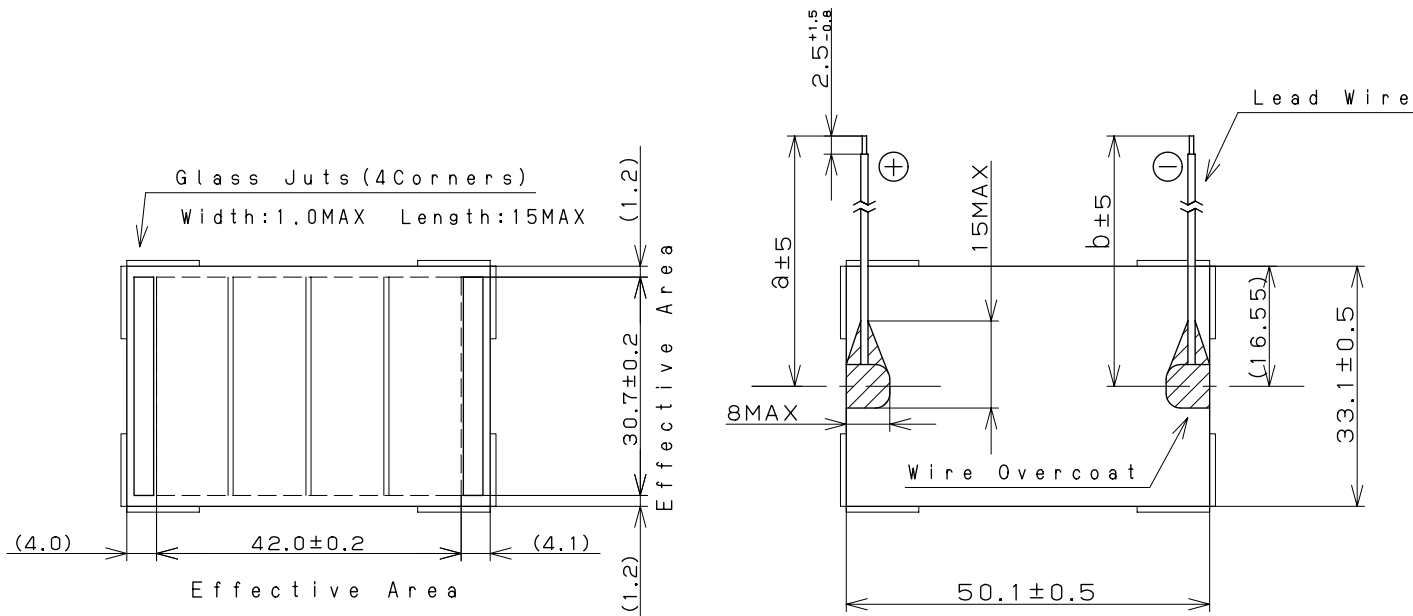

Model : AM-5412CAR

1. Outside dimensions 外形寸法

Light Receiving Side (受光面)

Overcoat Side (オーバーコート面)

(dimension: mm)

Lead Wires : AWG30	
a: 100	b: 100

Note  
 Glass Substrate Thickness (ガラス基板厚) : 1.8mm ± 0.2  
 Module Thickness (モジュール厚) : 2.2mm MAX  
 Wire-Overcoat Thickness: 3.3mm MAX (including Module)  
 (リード線補正コート厚)

2. Rated Specifications (at 25°C)

Item	Specifications (Initial)		
2.1 Open circuit voltage: Voc 開放電圧	Typical	3.4V	at 50kLx SS
2.2 Short circuit Current: Isc 短絡電流	Typical	19.4mA	at 50kLx SS
2.3 Operating Voltage & Operating Current: Vope-Iope 動作特性	Minimum	2.0V - 13.5mA	at 50kLx SS
	Typical	2.2V - 17.9mA	at 50kLx SS
	Typical	2.2V - 39.8mA	at AM-1.5 100mW/cm²
2.4 Maximum output: Pmax & optimum operating Volt: Vop optimum operating Current: Iop 最大出力	(reference)	44mW	Vop=2.6V Iop=16.9mA at 50kLx SS
	(reference)	93mW	Vop=2.6V Iop=35.8mA at AM-1.5 100mW/cm²
2.5 Working temperature range: Topr 動作温度範囲	-10 to 60°C		
2.6 Storage temperature range: Tstg 保存温度範囲	-20 to 70°C		

# I - V Characteristics

REFERENCE

1.Model : AM-5412

2.Outside Dimension : 50.1mm × 33.1mm

SS:Solar Simulator

\*このデータは標準的な出力特性を示すものであり、特性を保証するものではありません。

\*The data are meant to show standard electric characteristics only , not intended to guarantee the characteristics.