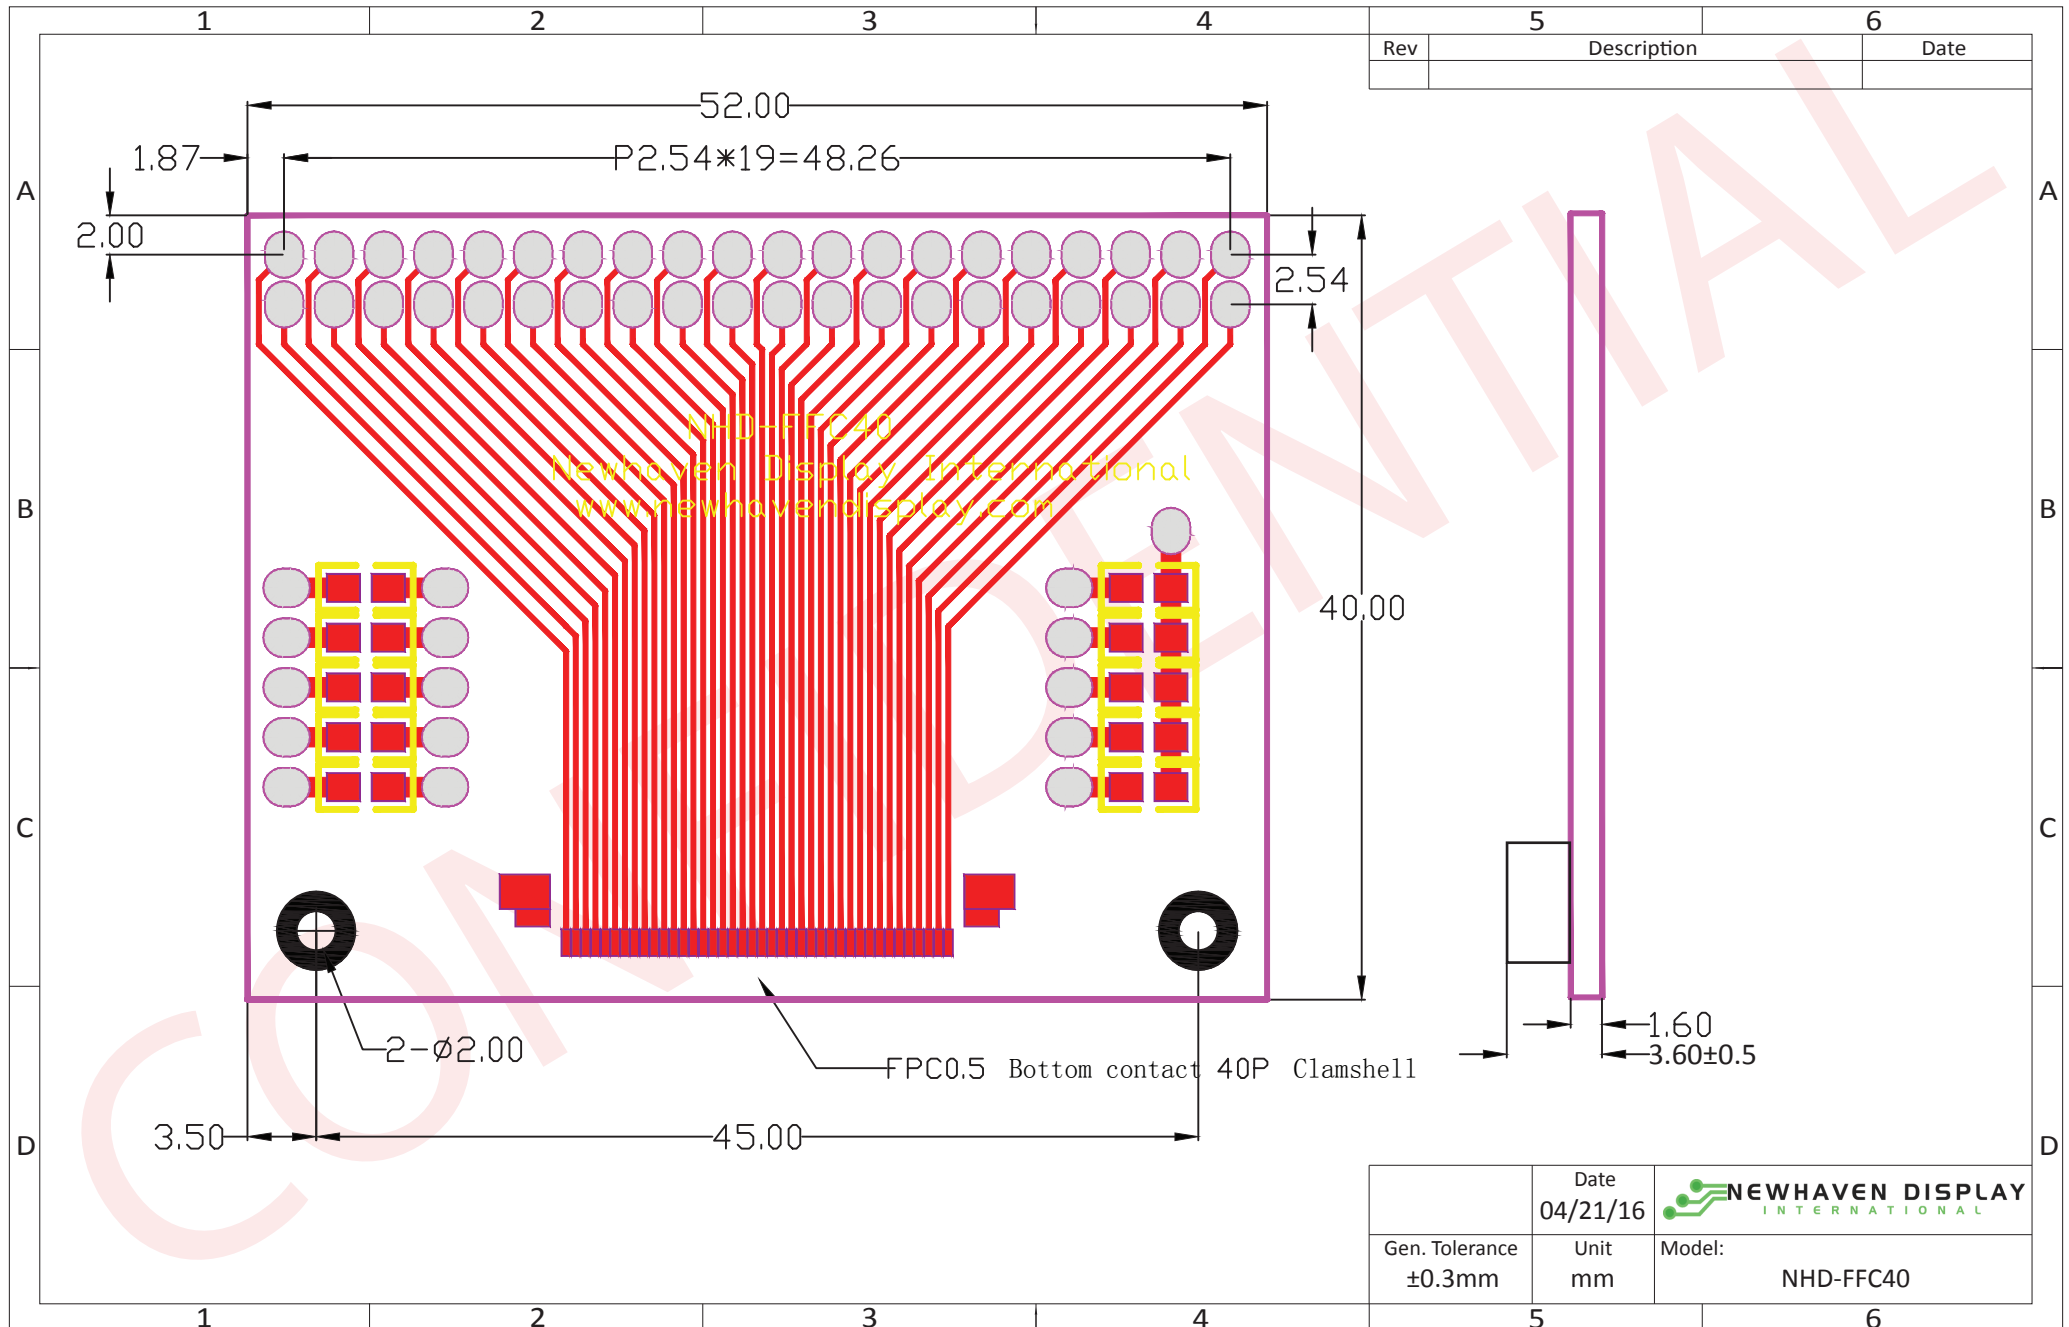

Mechanical Drawing

The drawing contained herein is the exclusive property of Newhaven Display International, Inc. and shall not be copied, reproduced, and/or disclosed in any format without permission.