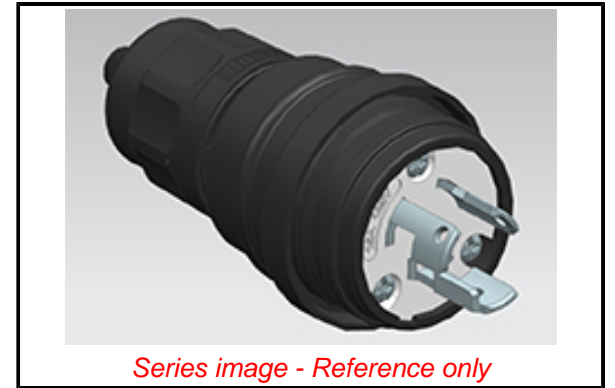

PLEASE CHECK WWW.MOLEX.COM FOR LATEST PART INFORMATION

Part Number: [1301460083](#)
Status: **Active**
Overview: [Watertite Wet-Location Wiring Solutions](#)
Description: Watertite Extreme Plug with Locking Blade, 2 Pole/3 Wire, NEMA L5-15, 125V, Cord Grip Body Size F2, Black, Silicone Husk

Documents:

[Drawing (PDF)](#) [RoHS Certificate of Compliance (PDF)](#)
[Datasheet (PDF)](#)

Agency Certification

CSA LR6837
UL E10176

General

Product Family Wiring Devices
Series [130146](#)
IP Rating IP69K
NEMA Configuration NEMA L5-15
Overview [Watertite Wet-Location Wiring Solutions](#)
Product Name Watertite Extreme
Receptacle Type N/A
Specialty N/A
Type Plug
UPC 78678871257

Physical

Cord Grip Body Size F2 1/2"
Flange No
Flip Lid No
Gender Male
Length N/A
Locking Blade Yes
Poles 2-pole/3-wire

Electrical

Cord Type N/A
Current - Maximum per Contact 15.0A
GFCI No
Lighted Connector No
Voltage - Maximum 125V

Material Info

Engineering Number 24W47BLK

Reference - Drawing Numbers

Sales Drawing 1301460082-000

EU ELV

Not Reviewed

EU RoHS

Not Reviewed

REACH SVHC

Not Reviewed

Halogen-Free

Status

Not Reviewed

For more information, please visit [Contact US](#)

China ROHS

Not Reviewed

ELV

Not Reviewed

RoHS Phthalates

Not Reviewed

Search Parts in this Series

[130146 Series](#)