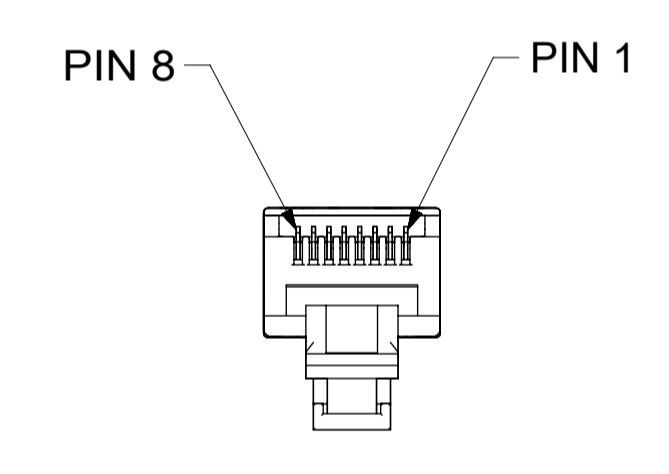

NOTES:

1. MATERIAL AND FINISH:
  - A. RJ45 PLUG : CLEAR POLYCARBONATE (PC).
  - B. BOOT : CLEAR POLYCARBONATE (PC),
  - C. CONTACTS: COPPER ALLOY, FINISH: SELECTIVE GOLD PLATING.
  - D. CABLE JACKET: LS0H OR PVC.
2. PACKAGING:

  PATCH CORD IS INDIVIDUALLY COILED, SECURED WITH A CABLE TIE AND IS PACKED IN A SEALED BAG.

  THE QUANTITY OF PATCH CORDS IN THE CARTON BOX WILL DEPEND UPON THE LENGTH OF THE CORDS.
3. IMPERIAL LENGTH PATCH CORDS (PVC SHEATH ONLY) MPN NUMBERS SHOULD BE GENERATED FROM THE LENGTH OF 1FT TO 65FT, 0.5FT INCREMENT FOR ANY OF THESE LENGTHS (FOR EXAMPLE: 2.5FT, 3.5FT ETC) ARE NOT AVAILABLE TO ORDER.
4. TESTING PROCEDURE FOR 1 FEET PATCH CORD

  1 FT (FEET) PATCH CORD SHOULD BE TESTED ONLY FOR WIRE MAP AND PERFORMANCE IS NOT CERTIFIED
5. REFER SHEET 2 AND 3 FOR STANDARD PATCH CORD LENGTHS IN METER AND COLORS REFER SHEET 4 FOR THE IMPERIAL LENGTH PART NUMBER MATRIX.
6. PATCH CORD ARE SUITABLE FOR EIA 568A OR 568B APPLICATIONS.
7. CONTACT MOLEX FOR LENGTHS OR COLORS NOT SPECIFIED ON SHEET 2 AND 3.