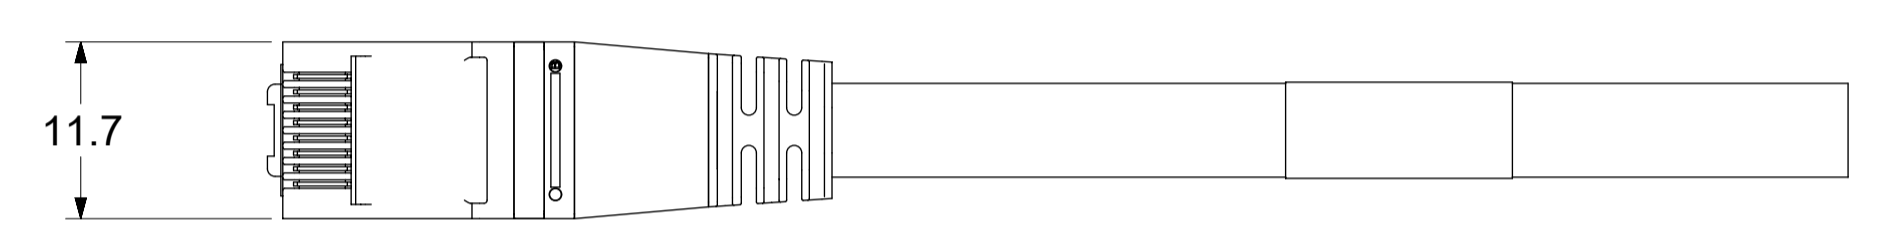

NOTES:

1. MATERIAL AND FINISH:
  - A. RJ45 PLUG : CLEAR POLYCARBONATE (PC).
  - B. BOOT : CLEAR POLYCARBONATE (PC),
  - C. CONTACTS: COPPER ALLOY, FINISH: SELECTIVE GOLD PLATING.
  - D. CABLE JACKET: LS0H OR PVC.
2. PACKAGING:

  PATCH CORD IS INDIVIDUALLY COILED, SECURED WITH A CABLE TIE AND IS PACKED IN A SEALED BAG.

  THE QUANTITY OF PATCH CORDS IN THE CARTON BOX WILL DEPEND UPON THE LENGTH OF THE CORDS.
3. IMPERIAL LENGTH PATCH CORDS (PVC SHEATH ONLY) MPN NUMBERS SHOULD BE GENERATED FROM THE LENGTH OF 1FT TO 65FT, 0.5FT INCREMENT FOR ANY OF THESE LENGTHS (FOR EXAMPLE: 2.5FT, 3.5FT ETC) ARE NOT AVAILABLE TO ORDER.
4. TESTING PROCEDURE FOR 1 FEET PATCH CORD

  1 FT (FEET) PATCH CORD SHOULD BE TESTED ONLY FOR WIRE MAP AND PERFORMANCE IS NOT CERTIFIED
5. REFER SHEET 2 AND 3 FOR STANDARD PATCH CORD LENGTHS IN METER AND COLORS REFER SHEET 4 FOR THE IMPERIAL LENGTH PART NUMBER MATRIX.
6. PATCH CORD ARE SUITABLE FOR EIA 568A OR 568B APPLICATIONS.
7. CONTACT MOLEX FOR LENGTHS OR COLORS NOT SPECIFIED ON SHEET 2 AND 3.