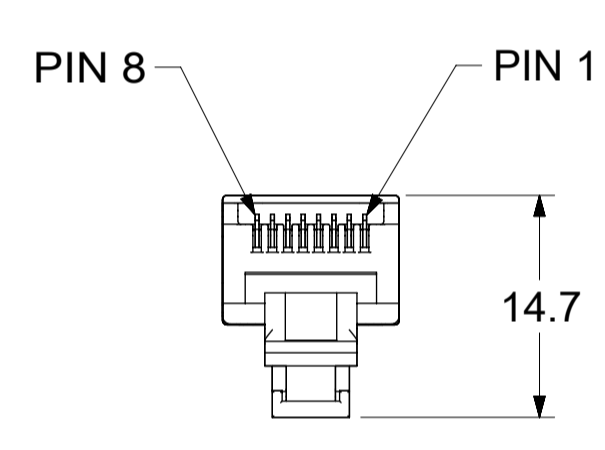

PATCH CORD IS INDIVIDUALLY COILED, SECURED WITH A CABLE TIE AND IS PACKED IN A SEALED BAG.

THE QUANTITY OF PATCH CORDS IN THE CARTON BOX WILL DEPEND UPON THE LENGTH OF THE CORDS.
3. IMPERIAL LENGTH PATCH CORDS (PVC SHEATH ONLY) MPN NUMBERS SHOULD BE GENERATED FROM THE LENGTH OF 1FT TO 65FT, 0.5FT INCREMENT FOR ANY OF THESE LENGTHS (FOR EXAMPLE: 2.5FT, 3.5FT ETC) ARE NOT AVAILABLE TO ORDER.
4. TESTING PROCEDURE FOR 1 FEET PATCH CORD
 

1 FT (FEET) PATCH CORD SHOULD BE TESTED ONLY FOR WIRE MAP AND PERFORMANCE IS NOT CERTIFIED
5. REFER SHEET 2 AND 3 FOR STANDARD PATCH CORD LENGTHS IN METER AND COLORS REFER SHEET 4 FOR THE IMPERIAL LENGTH PART NUMBER MATRIX.
6. PATCH CORD ARE SUITABLE FOR EIA 568A OR 568B APPLICATIONS.
7. CONTACT MOLEX FOR LENGTHS OR COLORS NOT SPECIFIED ON SHEET 2 AND 3.

<b>SYMBOLS</b> = 0 = 0 = 0 = 0 = 0 = 0 = 0 = 0 = 0	THIS DRAWING CONTAINS INFORMATION THAT IS PROPRIETARY TO MOLEX ELECTRONIC TECHNOLOGIES, LLC AND SHOULD NOT BE USED WITHOUT WRITTEN PERMISSION		CURRENT REV DESC:		 <b>PATCH CORD CAT 5E U/UTP PATCH CORD</b> <b>PRODUCT CUSTOMER DRAWING</b>	
	DIMENSION UNITS	SCALE	EC NO: 629245			
	mm	NTS	DRWN: NBP	2019/12/16		
	GENERAL TOLERANCES (UNLESS SPECIFIED)		CHK'D: RCG	2020/01/31		
	ANGULAR TOL ± °		APPR: RCG	2020/01/31		
4 PLACES ±		INITIAL REVISION:				
3 PLACES ±		DRWN: PS03	2010/11/19			
2 PLACES ±		APPR: RGOPALAKRISH	2010/12/28			
1 PLACE ± 0.5		DOCUMENT NUMBER				
0 PLACES ±		SD-18191-001				
DRAFT WHERE APPLICABLE MUST REMAIN WITHIN DIMENSIONS		THIRD ANGLE PROJECTION	DRAWING SERIES	MATERIAL NUMBER	CUSTOMER	SHEET NUMBER
			A1-SIZE 18191	SEE CHART	GENERAL MARKET	2 OF 4