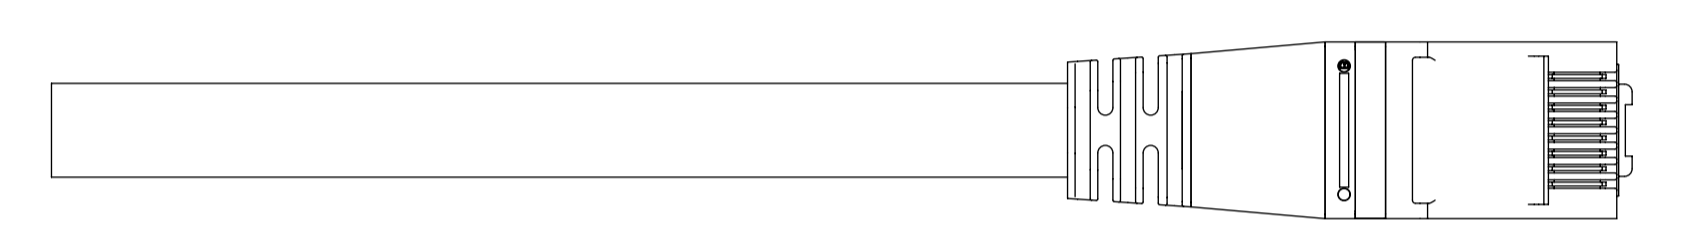

NOTES:

1. MATERIAL AND FINISH:
  - A. RJ45 PLUG : CLEAR POLYCARBONATE (PC).
  - B. BOOT : CLEAR POLYCARBONATE (PC),
  - C. CONTACTS: COPPER ALLOY, FINISH: SELECTIVE GOLD PLATING.
  - D. CABLE JACKET: LS0H OR PVC.
2. PACKAGING:

  PATCH CORD IS INDIVIDUALLY COILED, SECURED WITH A CABLE TIE AND IS PACKED IN A SEALED BAG.

  THE QUANTITY OF PATCH CORDS IN THE CARTON BOX WILL DEPEND UPON THE LENGTH OF THE CORDS.
3. IMPERIAL LENGTH PATCH CORDS (PVC SHEATH ONLY) MPN NUMBERS SHOULD BE GENERATED FROM THE LENGTH OF 1FT TO 65FT, 0.5FT INCREMENT FOR ANY OF THESE LENGTHS (FOR EXAMPLE: 2.5FT, 3.5FT ETC) ARE NOT AVAILABLE TO ORDER.
4. TESTING PROCEDURE FOR 1 FEET PATCH CORD

  1 FT (FEET) PATCH CORD SHOULD BE TESTED ONLY FOR WIRE MAP AND PERFORMANCE IS NOT CERTIFIED
5. REFER SHEET 2 AND 3 FOR STANDARD PATCH CORD LENGTHS IN METER AND COLORS REFER SHEET 4 FOR THE IMPERIAL LENGTH PART NUMBER MATRIX.
6. PATCH CORD ARE SUITABLE FOR EIA 568A OR 568B APPLICATIONS.
7. CONTACT MOLEX FOR LENGTHS OR COLORS NOT SPECIFIED ON SHEET 2 AND 3.