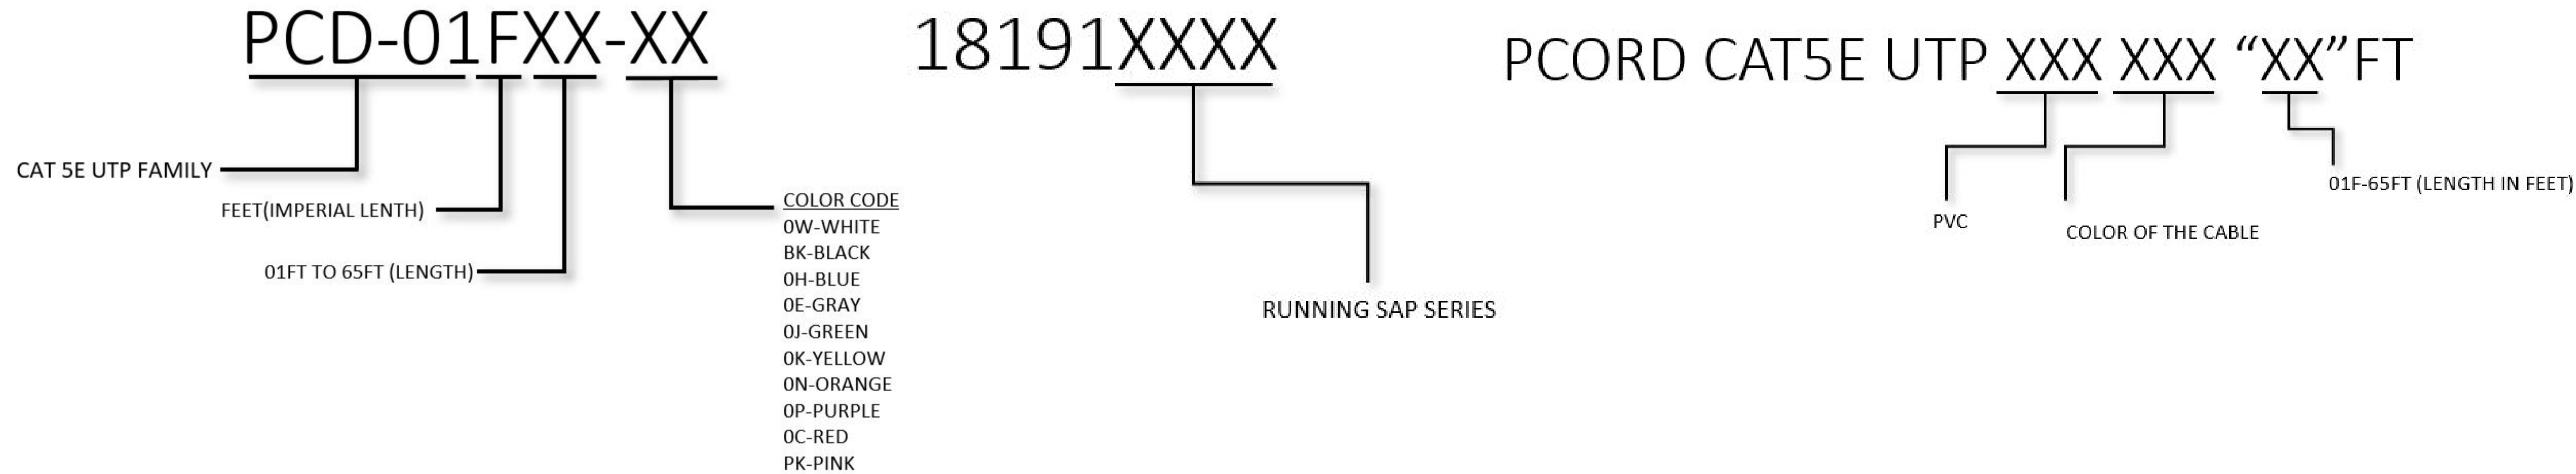

NOTE:
IMPERIAL LENGTH PART NUMBER MATRIX CAN BE GENERATED BASED
ON THE BELOW PROVIDED PART MATRIX

MPN NO.	SAP NO.	DESCRIPTION	REMARKS
PCD-01FXX-XX	18191XXXX	PCORD CAT 5E UTP XXX XXX "XX"FT	REFER NOTE 3 & 4

1. **COLOR CODE**
2. OW-WHITE
   - BK-BLACK
   - OH-BLUE
   - OE-GRAY
   - OJ-GREEN
   - OK-YELLOW
   - ON-ORANGE
   - OP-PURPLE
   - OC-RED
   - PK-PINK

PRE-RELEASE
REFERENCE
USE ONLY

SYMBOLS	THIS DRAWING CONTAINS INFORMATION THAT IS PROPRIETARY TO MOLEX ELECTRONIC TECHNOLOGIES, LLC AND SHOULD NOT BE USED WITHOUT WRITTEN PERMISSION		CURRENT REV DESC:			molex			
	DIMENSION UNITS	SCALE	REV	DATE	DESC	DOC NUMBER	DOC TYPE	DOC PART	REVISION
$\nabla = 0$	mm	NTS				SD-18191-001	PSD	001	C2
$\nabla = 0$	GENERAL TOLERANCES (UNLESS SPECIFIED)			EC NO: 629245		PRODUCT CUSTOMER DRAWING			
$\nabla = 0$	ANGULAR TOL $\pm$ °			DRWN: NBP	2019/12/16				
$\nabla = 0$	4 PLACES $\pm$			CHK'D: RCG	2020/01/31				
$\nabla = 0$	3 PLACES $\pm$			APPR: RCG	2020/01/31				
$\nabla = 0$	2 PLACES $\pm$			INITIAL REVISION:					
$\nabla = 0$	1 PLACE $\pm$ 0.5			DRWN: PS03	2010/11/19				
$\nabla = 0$	0 PLACES $\pm$			APPR: RGOPALAKRISH	2010/12/28				
$\square = 0$	DRAFT WHERE APPLICABLE MUST REMAIN WITHIN DIMENSIONS		THIRD ANGLE PROJECTION	DRAWING	SERIES	MATERIAL NUMBER	CUSTOMER	SHEET NUMBER	
$\nabla = 0$				A1-SIZE	18191	SEE CHART	GENERAL MARKET	4 OF 4	

DOCUMENT STATUS	RELEASE DATE