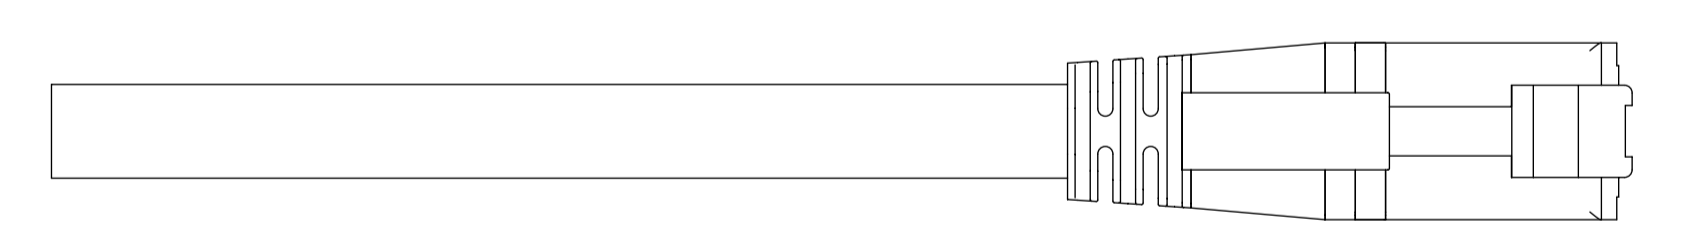

L +150.0
0.0