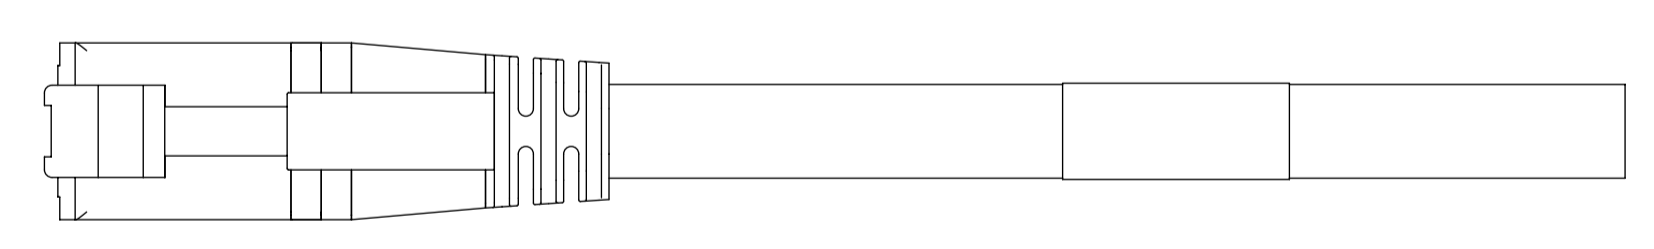

L +150.0
0.0