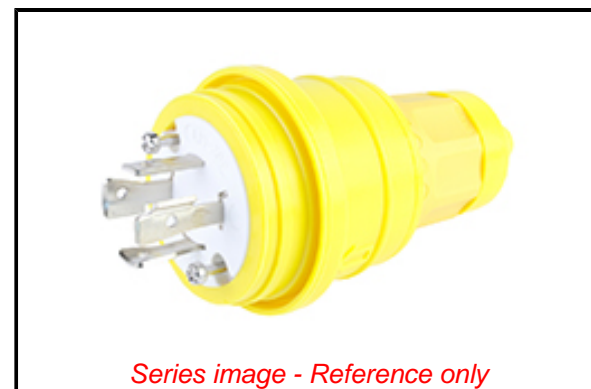

PLEASE CHECK WWW.MOLEX.COM FOR LATEST PART INFORMATION

Part Number: [1301470027](#)
Status: **Active**
Overview: [Watertite Extreme Wet-Location Wiring Solutions](#)
Description: Watertite Extreme Plug with Locking Blade, 3 Pole/4 Wire, NEMA L15-20, 3ø 250V, Cord Grip Body Size F3

Documents:

[Drawing \(PDF\)](#) [RoHS Certificate of Compliance \(PDF\)](#)
[Brochure \(PDF\)](#)

Agency Certification

CSA LR6837
 UL E10176

General

Product Family Wiring Devices
 Series [130147](#)
 IP Rating IP67
 NEMA Configuration NEMA L15-20
 Overview [Watertite Extreme Wet-Location Wiring Solutions](#)
 Product Name Watertite Extreme
 Receptacle Type N/A
 Specialty N/A
 Type Plug
 UPC 78678871214

Physical

Cord Grip Body Size F3 3/4"
 Flange No
 Flip Lid No
 Gender Male
 Length N/A
 Locking Blade Yes
 Net Weight 274.423/g
 Poles 3-pole/4-wire

Electrical

Cord Type N/A
 Current - Maximum per Contact 20.0A
 GFCI No
 Lighted Connector No
 Voltage - Maximum 3ø 250V

Material Info

Engineering Number 26W75

Reference - Drawing Numbers

Sales Drawing 1301470027-000

EU ELV

Not Relevant

EU RoHS

Not Reviewed