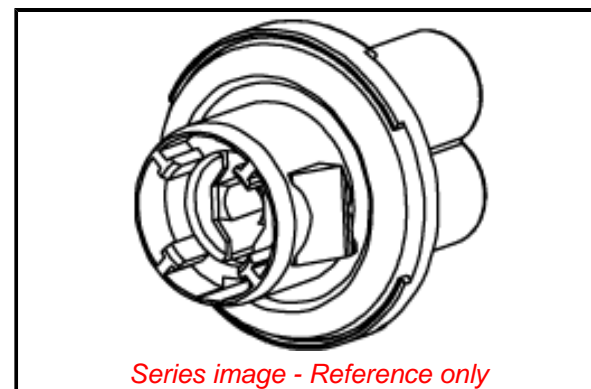

**Physical**

Circuits (Loaded)	2
Circuits (maximum)	2
Color - Resin	Gray
Durability (mating cycles max)	Contact Molex
Entry Angle	Vertical
Keying to Mating Part	None
Material - Resin	Nylon
Net Weight	5.776/g
PCB Locator	No
PCB Retention	N/A
Packaging Type	Bag
Pitch - Mating Interface	N/A
Temperature Range - Operating	-40° to +85°C
Termination Interface: Style	Through Hole

Packaging Specification	PK-49505-002-001
Product Specification	PS-49505-001-001
Sales Drawing	SD-49505-004

*Series image - Reference only*

**EU ELV**

**Compliant**

**EU RoHS**

**Compliant**

**REACH SVHC**

Not Contained Per -  
D(2020)4578-DC (25  
June 2020)