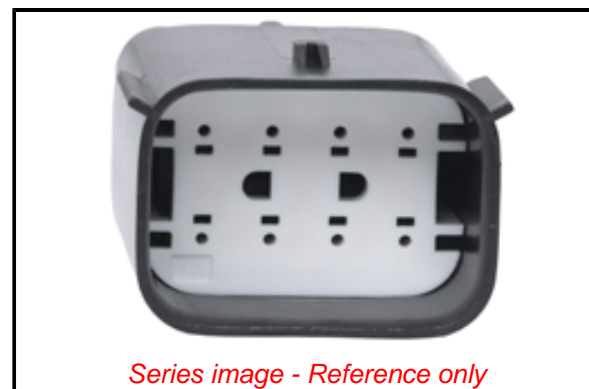

Part Number: [0194190001](#)
Status: **Active**
Overview: [MX150L Industrial Sealed Connector System](#)
Description: [MX150L 8 Circuit Plug for 18-22 AWG Wire](#)

Documents:

3D Model	Application Specification AS-19417-001-001 (PDF)
3D Model (PDF)	Packaging Specification PK-19419-001-001 (PDF)
Drawing (PDF)	Brochure (PDF)
Product Specification PS-19417-001-001 (PDF)	RoHS Certificate of Compliance (PDF)

Agency Certification

CSA	LR18689
UL	E152602

General

Product Family	Crimp Housings
Series	19419
Application	Power, Wire-to-Wire
Comments	IP67 rated; conforms to UL 1977. NOT suitable for automotive applications with requirements such as USCAR-2, USCAR-25, GMW3191, AK Testing, J2030, Volvo Technology Requirements, and Toyota Connector Spec (TCS)
Overview	MX150L Industrial Sealed Connector System
Product Name	MX150L
UPC	822348015726

Physical

Circuits (maximum)	8
Flammability	94V-0
Gender	Plug
Glow-Wire Capable	No
Lock to Mating Part	Yes
Net Weight	18.591/g
Number of Rows	2
Packaging Type	Bag
Panel Mount	No
Pitch - Mating Interface	5.84mm
Polarized to Mating Part	Yes
Stackable	No
Temperature Range - Operating	-40° to +125°C

Electrical

Current - Maximum per Contact	18.0A

Material Info

Reference - Drawing Numbers

Application Specification	AS-19417-001-001
Packaging Specification	PK-19419-001-001
Product Specification	PS-19417-001-001
Sales Drawing	SD-19419-003-001

EU ELV

Not Relevant

EU RoHS

Compliant

REACH SVHC

Not Contained Per - D(2021)4569-DC (8 July 2021)

Halogen-Free

Status

Low-Halogen

For more information, please visit [Contact US](#)

China ROHS

ELV

RoHS Phthalates

China RoHS

Green Image

Not Relevant

Not Contained

Search Parts in this Series

[19419](#) Series

Mates With

[19418](#) Receptacle Assemblies

Use With

[19417](#) Male Crimp Terminals