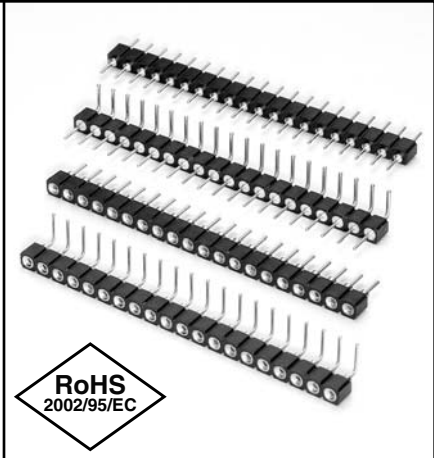

**Fig. 1**

- Series 3XX are available with straight and right angle solder tails.
- Series 350 & 399...009 use MM #3404 and #5011 pins. See pages 179 & 181 for details.
- Series 301, 310 & 399...003 use MM #0156, #1001 & #1103 receptacles. See pages 136 & 137 for details.
- Receptacles use Hi-Rel, 4 finger #30 BeCu contact rated at 3 amps. See page 218 for details.
- Insulators are high temp. thermoplastic.

**Fig. 2**

<b>Ordering Information</b>	
<b>Fig. 1</b>	<b>Series 350...006      Straight Pin Header</b>
	350-XX-1__-00-006000 Specify # of pins → 01-64
<b>Fig. 2</b>	<b>Series 399...009      Right Angle Pin Header</b>
	399-XX-1__-10-009000 Specify # of pins → 02-64

**Fig. 3**

<i>For Electrical, Mechanical &amp; Environmental Data, See pg. 4</i>	<b>XX=Plating Code See Below</b>	<i>For RoHS compliance select ◇ plating code.</i>
SPECIFY PLATING CODE XX=	10◇	90
Pin Plating	10μ" Au	200μ" Sn/Pb

**Fig. 4**

<b>Fig. 3</b>	<b>Series 310...001      Straight Socket</b>
	310-XX-1__-41-001000 Specify # of pins → 01-64
<b>Fig. 4</b>	<b>Series 301...056      Socket w/ Retention Pegs</b>
	301-XX-1__-41-560000 Specify # of pins → 01-64
<b>Fig. 5</b>	<b>Series 399...003      Right Angle Socket</b>
	399-XX-1__-10-003000 Specify # of pins → 01-64