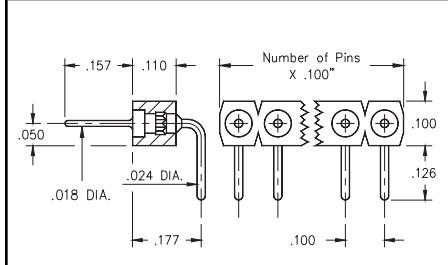

**Fig. 1**

- Series 3XX are available with straight and right angle solder tails.
- Series 350 & 399...009 use MM #3404 and #5011 pins. See pages 179 & 181 for details.
- Series 301, 310 & 399...003 use MM #0156, #1001 & #1103 receptacles. See pages 136 & 137 for details.
- Receptacles use Hi-Rel, 4 finger #30 BeCu contact rated at 3 amps. See page 218 for details.
- Insulators are high temp. thermoplastic.

**Fig. 2**

<b>Ordering Information</b>	
<b>Fig. 1</b>	<b>Series 350...006      Straight Pin Header</b>
	350-XX-1__-00-006000 Specify # of pins → 01-64
<b>Fig. 2</b>	<b>Series 399...009      Right Angle Pin Header</b>
	399-XX-1__-10-009000 Specify # of pins → 02-64

**Fig. 3**

<i>For Electrical, Mechanical &amp; Environmental Data, See pg. 4</i>	<b>XX=Plating Code See Below</b>	<i>For RoHS compliance select ◇ plating code.</i>
SPECIFY PLATING CODE XX=	10◇	90
Pin Plating	10μ" Au	200μ" Sn/Pb

**Fig. 5**

<i>For Electrical, Mechanical &amp; Environmental Data, See pg. 4</i>	<b>XX=Plating Code See Below</b>	<i>For RoHS compliance select ◇ plating code.</i>
SPECIFY PLATING CODE XX=	13◇	91
Sleeve (Pin)	10μ" Au	200μ" Sn/Pb
Contact (Clip)	30μ" Au	10μ" Au