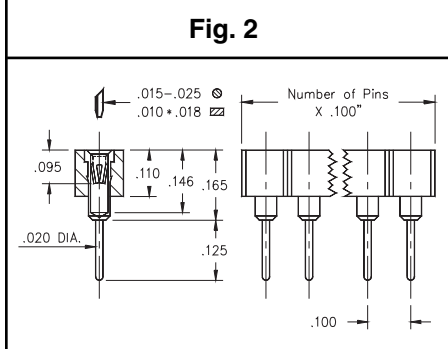

**Fig. 1**

- Series 3XX are available with straight and right angle solder tails.
- Series 350 & 399...009 use MM #3404 and #5011 pins. See pages 179 & 181 for details.
- Series 301, 310 & 399...003 use MM #0156, #1001 & #1103 receptacles. See pages 136 & 137 for details.
- Receptacles use Hi-Rel, 4 finger #30 BeCu contact rated at 3 amps. See page 218 for details.
- Insulators are high temp. thermoplastic.

**Fig. 2**

<b>Ordering Information</b>	
<b>Fig. 1</b>	<b>Series 350...006      Straight Pin Header</b>
	350-XX-1__-00-006000 Specify # of pins → 01-64
<b>Fig. 2</b>	<b>Series 399...009      Right Angle Pin Header</b>
	399-XX-1__-10-009000 Specify # of pins → 02-64

**Fig. 3**

<i>For Electrical, Mechanical &amp; Environmental Data, See pg. 4</i>	<b>XX=Plating Code See Below</b>	<i>For RoHS compliance select ◇ plating code.</i>
SPECIFY PLATING CODE XX=	10◇	90
Pin Plating	10μ" Au	200μ" Sn/Pb

**Fig. 5**

<i>For Electrical, Mechanical &amp; Environmental Data, See pg. 4</i>	<b>XX=Plating Code See Below</b>	<i>For RoHS compliance select ◇ plating code.</i>
SPECIFY PLATING CODE XX=	13◇	91
Sleeve (Pin)	10μ" Au	200μ" Sn/Pb
Contact (Clip)	30μ" Au	10μ" Au