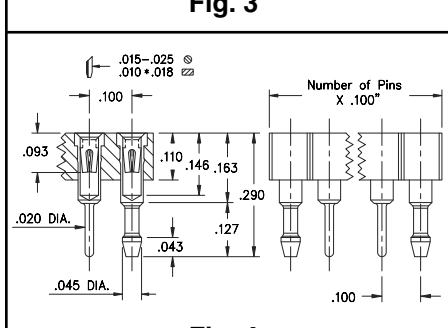

**Fig. 1**

- Series 3XX are available with straight and right angle solder tails.
- Series 350 & 399...009 use MM #3404 and #5011 pins. See pages 179 & 181 for details.
- Series 301, 310 & 399...003 use MM #0156, #1001 & #1103 receptacles. See pages 136 & 137 for details.
- Receptacles use Hi-Rel, 4 finger #30 BeCu contact rated at 3 amps. See page 218 for details.
- Insulators are high temp. thermoplastic.

**Fig. 2**

<b>Ordering Information</b>	
<b>Fig. 1</b>	<b>Series 350...006      Straight Pin Header</b>
	350-XX-1__-00-006000 Specify # of pins → 01-64
<b>Fig. 2</b>	<b>Series 399...009      Right Angle Pin Header</b>
	399-XX-1__-10-009000 Specify # of pins → 02-64

**Fig. 3**

<i>For Electrical, Mechanical &amp; Environmental Data, See pg. 4</i>	<b>XX=Plating Code See Below</b>	<i>For RoHS compliance select ◇ plating code.</i>
SPECIFY PLATING CODE XX=	10◇	90
Pin Plating	10μ" Au	200μ" Sn/Pb

**Fig. 5**

<i>For Electrical, Mechanical &amp; Environmental Data, See pg. 4</i>	<b>XX=Plating Code See Below</b>	<i>For RoHS compliance select ◇ plating code.</i>
SPECIFY PLATING CODE XX=	13◇	91
Sleeve (Pin)	10μ" Au	200μ" Sn/Pb
Contact (Clip)	30μ" Au	10μ" Au