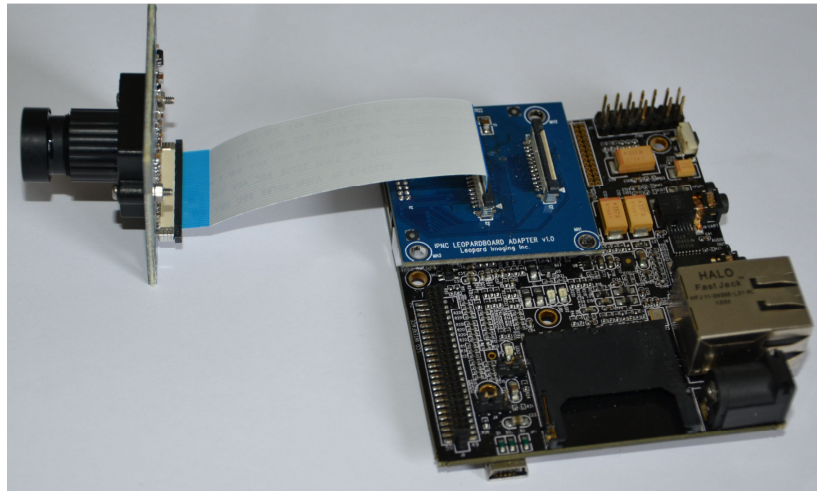

IPCamera Imx136 Camera Module

LI-CAM-IMX136-P33 HD Camera Module

Leopard Imaging provides the Time-to-Market camera development kit with seamless interface to TI IPCamera with a standard 36-pin ZIP connector interface as well as Leopardboard 365 or Leopardboard 368 through an adapter board LI-VCAMADAPTER. LI-CAM-IMX136-P33 is a high-resolution digital camera module. It incorporates an Sony 1/2.8-inch 2.38M CMOS digital image sensor iMX136, with an active imaging pixel array of 1944H x 1224V. The LI-CAM-IMX136-P33 Camera Module produces extraordinarily clear, sharp digital pictures, and it is capable of capturing both continuous video and single frame, which makes it the perfect choice for surveillance industry.

It can work at 1080p@30fps H.264 Streaming on DM368, DM8127/DM8148 platforms.

LI-CAM-IMX136-P33
Camera Board

Leopard Imaging Inc

1130 Cadillac CT, Milpitas, CA 95035 USA
Phone: (408) 263-0988
Fax: (408) 217-1960
Website: www.leopardimaging.com

IPCamera Imx136 Camera Module

LI-CAM-IMX136-P33 WITH Leopardboard 36x

Features:

- 1/2.8-Inch 2.38-Megapixel CMOS High Definition Digital Imager
- Active imaging pixels: 1944H x 1224V
- Pixel Size: 2.8 μ m x 2.8 μ m
- Support for 1080p @ 60fps
- Simple SPI serial interface
- Low noise CMOS imaging technology that achieves CCD image quality
- Direct interface to TI IPCamera
- Interface to Leopardboard 36x with LI-VCAMADAPTER board
- High resolution standard M12 lens