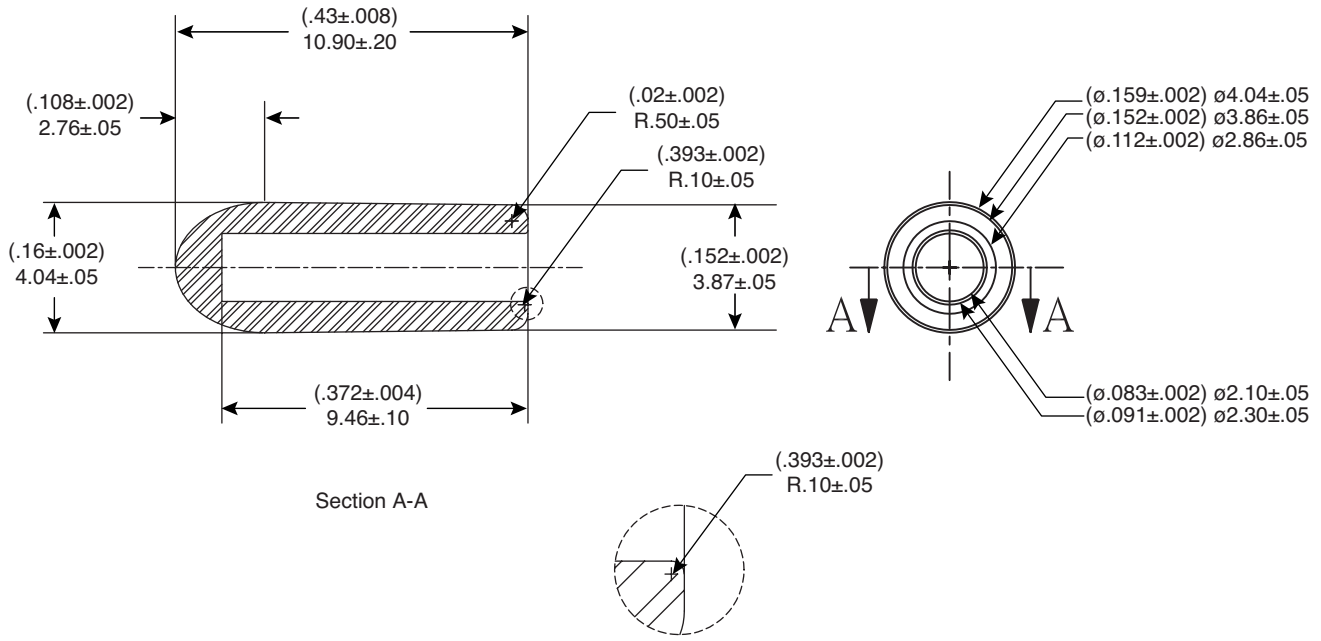

Dimensions: mm (In.)

Note:

- RoHS compliant

Mouser Stock No.	Color
108-0032-EV	Red
108-0033-EV	Black
108-0034-EV	White
108-0035-EV	Blue
108-0036-EV	Yellow
108-0037-EV	Green

Toggle Switch Caps

108-0032-EV, 108-0033-EV, 108-0034-EV
 108-0035-EV, 108-0036-EV, 108-0037-EV

Mouser Electronics

Authorized Distributor

Click to View Pricing, Inventory, Delivery & Lifecycle Information:

Mountain Switch:

[108-0033-EV](#) [108-0034-EV](#) [108-0037-EV](#) [108-0035-EV](#) [108-0036-EV](#) [108-0032-EV](#)