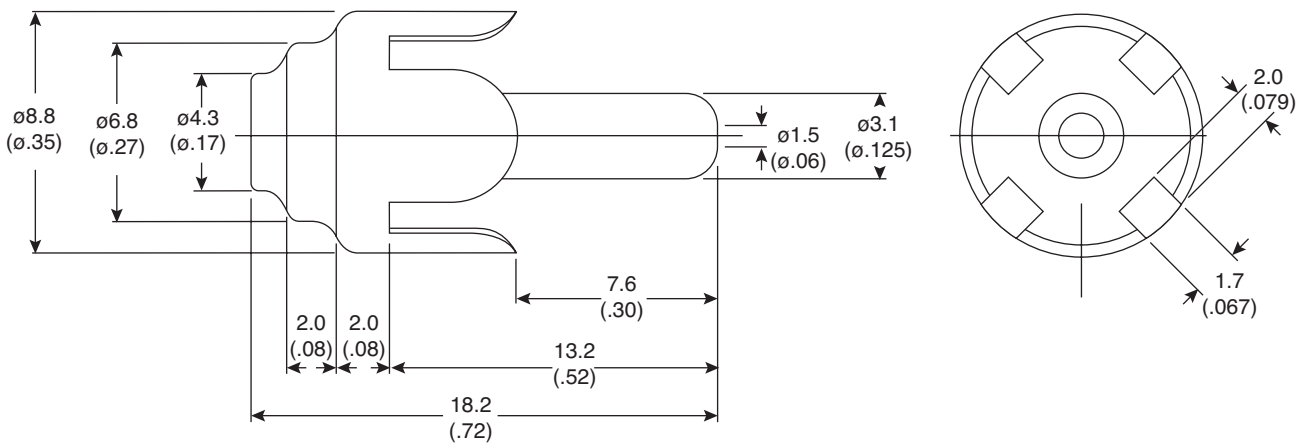

RCA Phono Plug

17PP050-E

RCA Phono Plug

Dimensions: in. (mm)

SPECIFICATIONS	
Material:	Brass
Finish:	Nickel plated
Type:	Non-shielded, ininsulated
RoHS Compliant	

Date Last Revised: 12-11-07

Available from Mouser Electronics
1-800-346-6873 / www.mouser.com