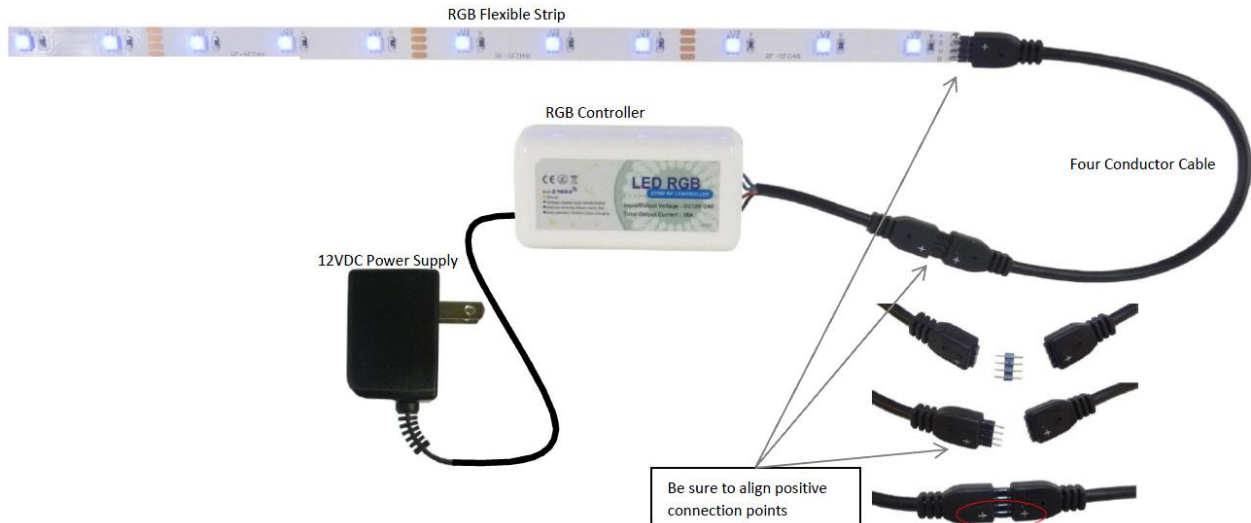

RGB LED Strip from Inspired LED

- Select the perfect color to match your mood from a wide array of over 64,000 potential colors.
 - Requires one of our RGB Controllers.
 - Requires four conductor interconnect cables.
- Powered by 12V DC.
- 3M adhesive backed strips for fast, easy installation.
- Very low profile lighting:
 - 0.5” wide
 - 0.1” high
- Cut strips to custom lengths in increments of 4 inches.
 - For pricing and available lengths, see drop down menu on product web page.
 - Available in 12 meter reels.
- 30 LED’s per meter.
 - LED spacing of 1.3”
- LED lifespan rated to 50,000 hours.
- Low energy consumption, 7.2 watts per meter.
- No UV radiation.
- Accord with European Union CE, RoHS directive.
- Caution: bending strips to a radius of curvature less than 15mm risks damage to internal circuit traces.

RGB Technical Data			
Color	Red	Green	Blue
Number of LEDs per Meter	30		
Operating Voltage (V DC)	12		
Power per Meter (W/m)	7.2		
Current per Meter (A/m)	0.6		
Viewing Angle (°)	120		
Wavelength (nm)	625	565	465
Luminosity (lm)	19	75	24