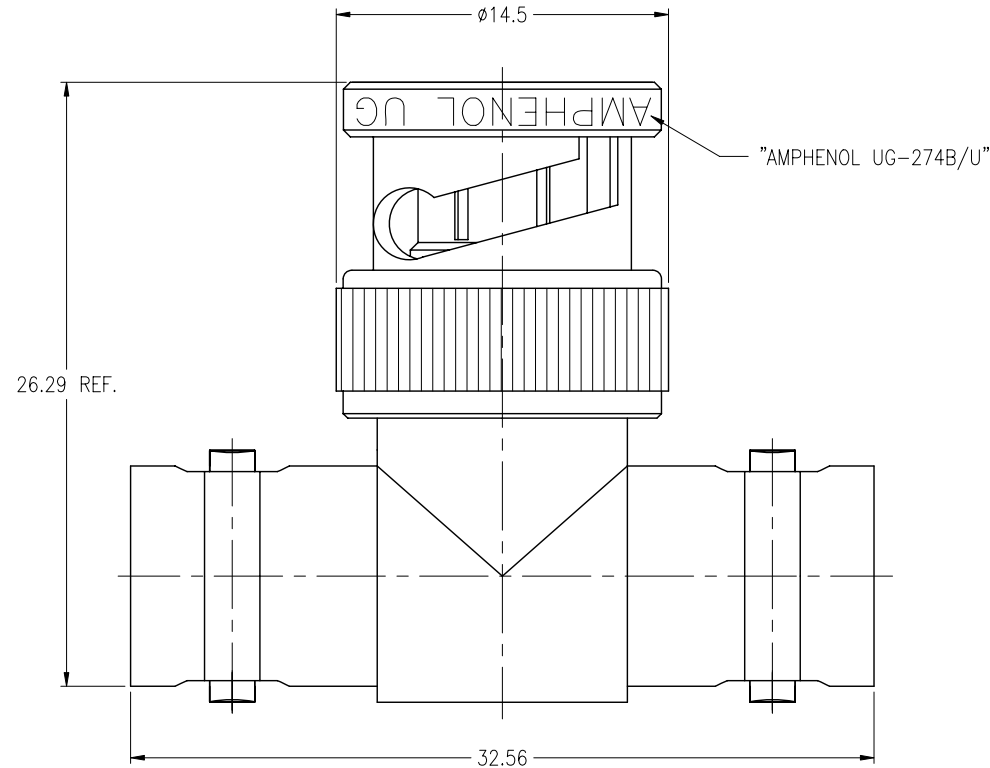

NOTES:

1. MATERIALS AND FINISHES(PLATING THICKNESS IN MICRO-INCHES):
 BODY - BRASS, SILVER PLATING
 CONTACT - BRASS & BERYLLIUM COPPER, SILVER PLATING
 INSULATOR - PTFE, NATURAL
2. ELECTRICAL:
 A. IMPEDANCE: 50 OHM
 B. FREQUENCY RANGE: DC 0-4 GHz
 C. DIELECTRIC WITHSTANDING VOLTAGE: 1500 VRMS, MIN.
3. MECHANICAL:
 A. DURABILITY: 500 CYCLES MIN.
 B. TEMPERATURE RANGE: - 65°C to +165°C

CUSTOMER OUTLINE DRAWING
 ALL OTHER SHEETS ARE FOR INTERNAL USE ONLY

UNLESS OTHERWISE SPECIFIED, DIMENSIONS ARE IN METRIC AND TOLERANCES ARE:
 <0.5mm ±0.05mm 0.5 - 6mm ±0.1mm 6 - 30mm ±0.2mm 30 - 120mm ±0.3mm ANGLES ±1°