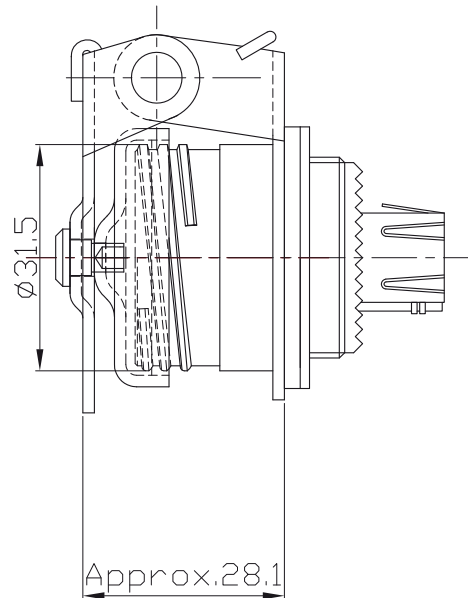

RJF TV

Self Closing Cap (SCC Series)

This Self Closing cap automatically protects the RJF TV square flange receptacle (MIL-DTL-38999 type), protecting your system from dust and water projection. A spring automatically closes the upper part of the cap when the RJF TV plug is removed from the receptacle.

IMPORTANT NOTE

Metal Self Closing cap are sold separately (without receptacle)

- Panel Gasket for square flange receptacle (Thickness: 0,8 mm [.031]):

PART NUMBER: JE19

PART NUMBER:

Self closing cap only: **RJFTVSCC**

Remark: Compatible only with RJFTV square flange receptacle type: RJFTV2XXX (see page 14)

Mouser Electronics

Authorized Distributor

Click to View Pricing, Inventory, Delivery & Lifecycle Information:

[Amphenol:](#)