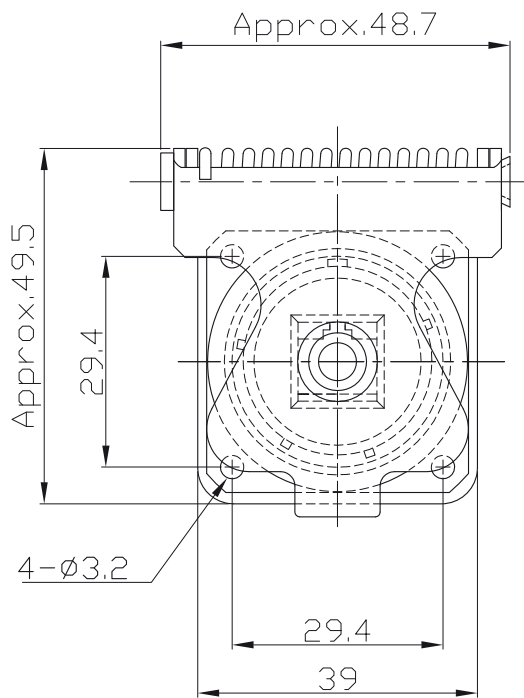

RJF TV

Self Closing Cap (SCC Series)

This Self Closing cap automatically protects the RJF TV square flange receptacle (MIL-DTL-38999 type), protecting your system from dust and water projection. A spring automatically closes the upper part of the cap when the RJF TV plug is removed from the receptacle.

IMPORTANT NOTE

Metal Self Closing cap are sold separately (without receptacle)

- Panel Gasket for square flange receptacle (Thickness: 0,8 mm [.031]):

PART NUMBER: JE19

PART NUMBER:

Self closing cap only: **RJFTVSCC**