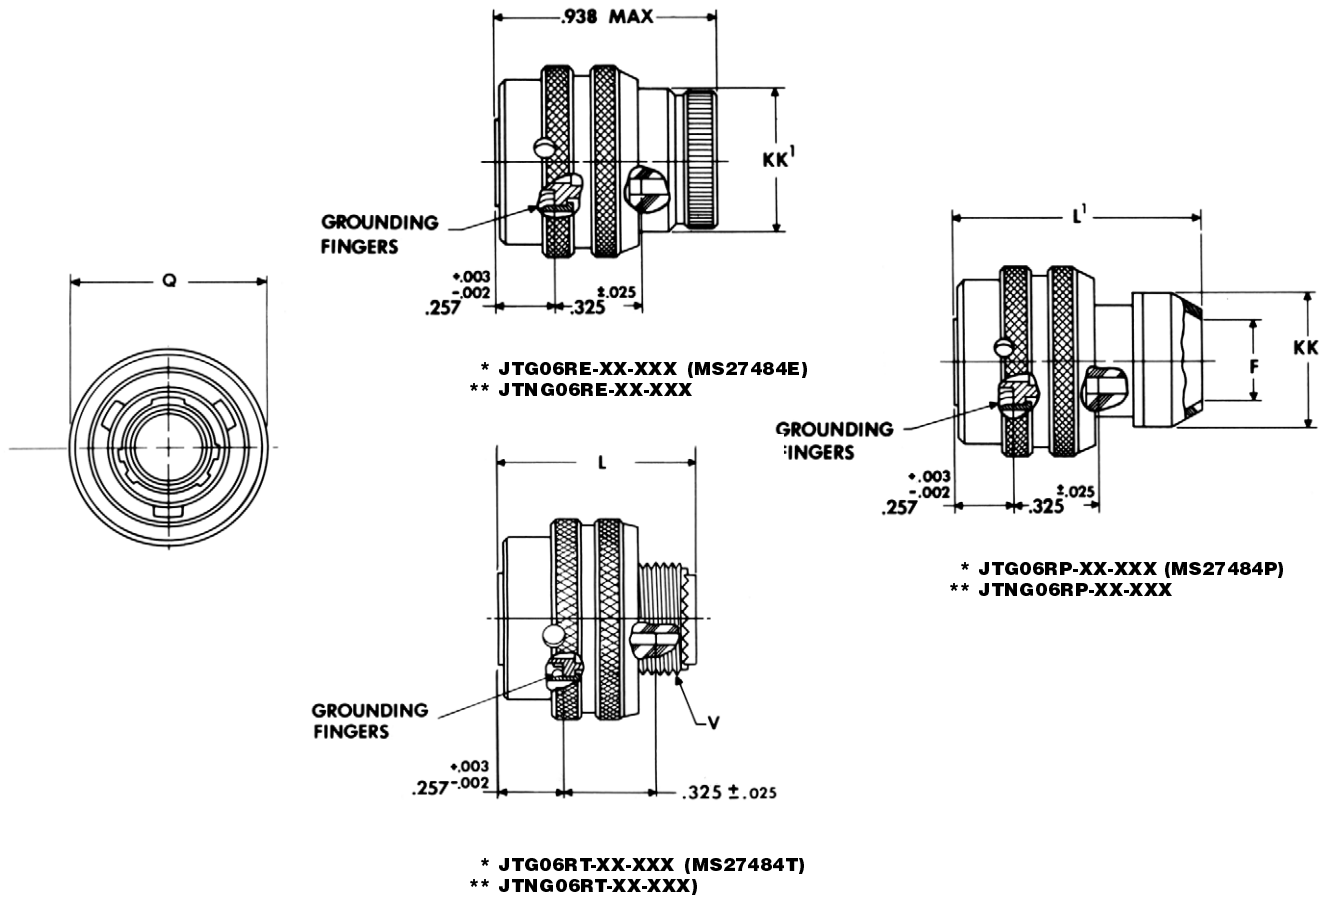

JTG06R (MS27484) — crimp straight plug (with grounding fingers)

* To complete order number see page 49.
 ** Clear iridite finish (gold color), N₂O₄ resistant; to complete order number see page 49.

Shell Size	F Dia.	L Max.	L ¹ Max.	Q Dia. Max.	V Thread Modified		KK Dia. Max.	KK ¹ Dia. Max.
					Class 2A UNEF	Modified Major Dia.		
8	.444	.891	1.000	.734	.4375-28	.421 – .417	.625	.578
10	.558	.891	1.000	.844	.5625-24	.542 – .538	.750	.703
12	.683	.891	1.000	1.016	.6875-24	.667 – .663	.875	.828
14	.808	.891	1.000	1.141	.8125-20	.791 – .787	1.000	.953
16	.909	.891	1.000	1.265	.9375-20	.916 – .912	1.125	1.078
18	1.034	.891	1.000	1.391	1.0625-18	1.034 – 1.030	1.250	1.203
20	1.159	.891	1.000	1.500	1.1875-18	1.158 – 1.154	1.375	1.328
22	1.284	.891	1.000	1.625	1.3125-18	1.283 – 1.279	1.500	1.453
24	1.409	.891	1.062	1.750	1.4375-18	1.408 – 1.404	1.625	1.578