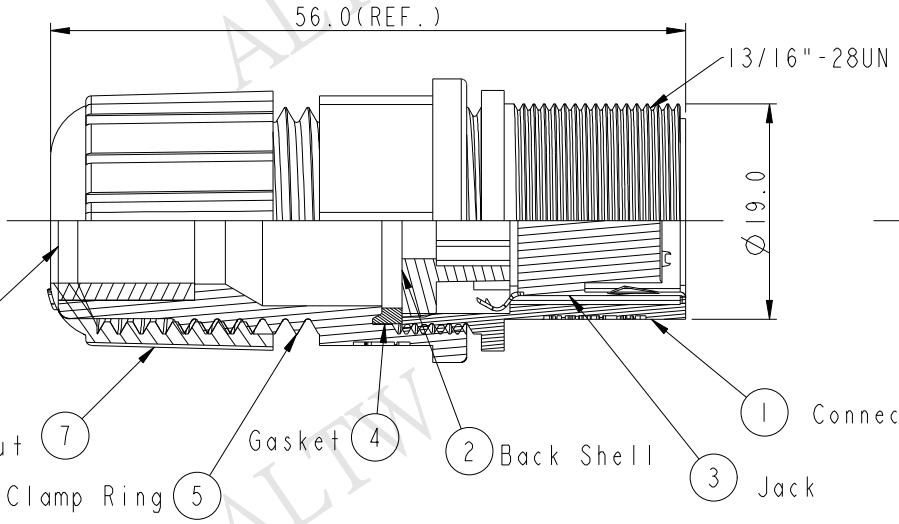

REV.	ECN NO.	DATE	SIGN	DESCRIPTION
B	LEN1490381	2014/09/19	Lu Di	Update Logo

Pin Assignments Front View 前視圖

- Note:
1. Seals For Cable OD:  $\varnothing 5.0\text{mm} \sim \varnothing 10.8\text{mm}$  (防水墊圈線徑)
  2. One Set Unassembly In One PE Bag (每一組未組裝放於一個PE袋並封上)
  3.  $\varnothing$  Important Dimension ( $\varnothing$  為重點檢驗尺寸)

UNIT:mm		TITLE		ITEM NO		DRAWN BY		DATE	
		USB A Type Male Connector Assembly		UA-20BMFA-SL8001		Lu Di		2014/09/19	
TOLERANCE		SCALE	SIZE	SHEET	DWG NO	CHECKED BY	DATE		
.X ±0.25		3:2	A4	1 OF 1	UA-20BMFA-SL8001	Mafei	2014/09/19		
.XX ±0.1		REV.	WC-REV.		CUSTOMER	APPROVED BY	DATE		
.XXX ±0.05		B	A.4	$\varnothing$ : Inspection item	ALTW	Jerry	2014/09/19		
ANGLES ±1°									