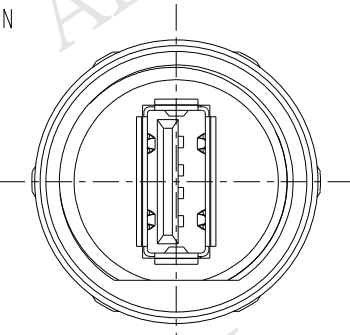

REV.	ECN NO.	DATE	SIGN	DESCRIPTION
B	LEN1490381	2014/09/19	Lu Di	Update Logo

Pin Assignments Front View 前視圖

- Note:
1. Seals For Cable OD:  $\varnothing 5.0\text{mm} \sim \varnothing 10.8\text{mm}$  (防水墊圈線徑)
  2. One Set Unassembly In One PE Bag (每一組未組裝放於一個PE袋並封上)
  3.  $\varnothing$  Important Dimension ( $\varnothing$  為重點檢驗尺寸)

UNIT:mm		TITLE		ITEM NO		DRAWN BY		DATE	
		USB A Type Male Connector Assembly		UA-20BMFA-SL8001		Lu Di		2014/09/19	
TOLERANCE		SCALE	SIZE	SHEET	DWG NO	CHECKED BY	DATE		
.X ±0.25		3:2	A4	1 OF 1	UA-20BMFA-SL8001	Mafei	2014/09/19		
.XX ±0.1		REV.	WC-REV.		CUSTOMER	APPROVED BY	DATE		
.XXX ±0.05		B	A.4	$\varnothing$ : Inspection item	ALTW	Jerry	2014/09/19		
ANGLES ±1°									