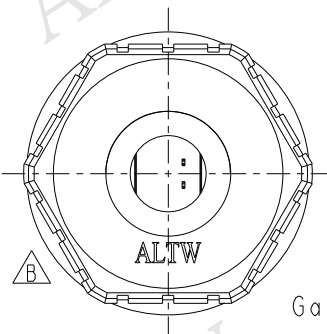

REV.	ECN NO.	DATE	SIGN	DESCRIPTION
B	LEN1490381	2014/09/19	Lu Di	Update Logo

Pin Assignments Front View 前視圖

- Note:
1. Seals For Cable OD:  $\varnothing 5.0\text{mm} \sim \varnothing 10.8\text{mm}$  (防水墊圈線徑)
  2. One Set Unassembly In One PE Bag (每一組未組裝放於一個PE袋並封上)
  3.  $\varnothing$  Important Dimension ( $\varnothing$  為重點檢驗尺寸)

UNIT:mm		TITLE		ITEM NO		DRAWN BY		DATE	
		USB A Type Male Connector Assembly		UA-20BMFA-SL8001		Lu Di		2014/09/19	
TOLERANCE		SCALE	SIZE	SHEET	DWG NO	CHECKED BY	DATE		
.X ±0.25		3:2	A4	1 OF 1	UA-20BMFA-SL8001	Mafei	2014/09/19		
.XX ±0.1		REV.	WC-REV.		CUSTOMER	APPROVED BY	DATE		
.XXX ±0.05		B	A.4	$\varnothing$ : Inspection item	ALTW	Jerry	2014/09/19		
ANGLES ±1°									