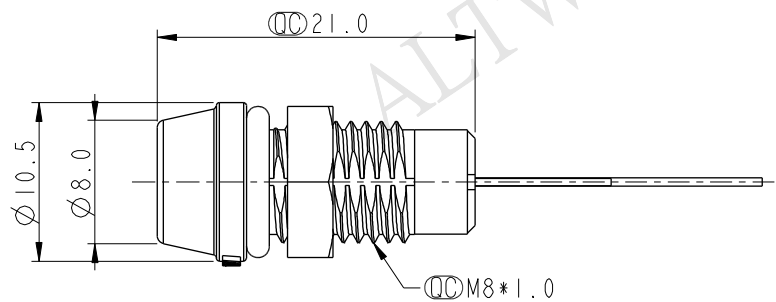

| REV. | ECN NO.    | DATE       | SIGN       | DESCRIPTION         |
|------|------------|------------|------------|---------------------|
| B    | LEN-930477 | 2009/03/04 | ZhaoRongFu | Add Waterproof Rate |
| C    | LEN1650812 | 2016/05/24 | Ruru       | Change Logo         |

Recommended Panel Cut-Out

- Notes:
- \*  $\varnothing$  Important Dimension To Check
  - \* Waterproof Rate: IP67
  - \* LED Holder: PC+ABS, Black
  - \* LED:  $\varnothing$  3 mm, White (高亮度)
  - \* O-ring: EPDM, Black
  - \* Screw Nut: Nylon+GF
  - \* Operating Voltage: DC 4V
  - \* Operating Temperature: -40~+80°C
  - \* For Panel Thickness 6.5mm Max.

|           |          |  |
|-----------|----------|--|
| UNIT: mm  |          |  |
| TOLERANCE | .X ±0.25 |  |
| .XX       | ±0.1     |  |
| .XXX      | ±0.05    |  |
| ANGLES    | ±1°      |  |

|                                  |                |                                 |  |
|----------------------------------|----------------|---------------------------------|--|
| TITLE<br>ϕ3mm Plastic LED ,White |                |                                 |  |
| SCALE<br>2:1                     | SIZE<br>A4     | SHEET 1 OF 1                    |  |
| REV.<br>C                        | WC-REV.<br>A.2 | $\varnothing$ : Inspection item |  |