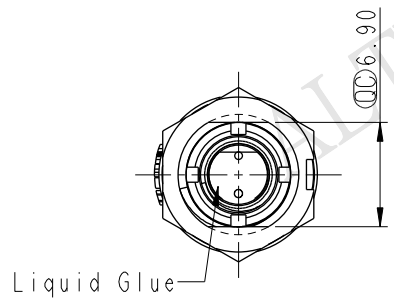

| REV. | ECN NO.    | DATE       | SIGN       | DESCRIPTION         |
|------|------------|------------|------------|---------------------|
| B    | LEN-930477 | 2009/03/04 | ZhaoRongFu | Add Waterproof Rate |
| C    | LEN1650812 | 2016/05/24 | Ruru       | Change Logo         |

Recommended Panel Cut-Out

- Notes:
- \*  $\varnothing$  Important Dimension To Check
  - \* Waterproof Rate: IP67
  - \* LED Holder: PC+ABS, Black
  - \* LED:  $\varnothing$  3 mm, White (高亮度)
  - \* O-ring: EPDM, Black
  - \* Screw Nut: Nylon+GF
  - \* Operating Voltage: DC 4V
  - \* Operating Temperature: -40~+80°C
  - \* For Panel Thickness 6.5mm Max.

|           |          |  |
|-----------|----------|--|
| UNIT: mm  |          |  |
| TOLERANCE | .X ±0.25 |  |
| .XX       | ±0.1     |  |
| .XXX      | ±0.05    |  |
| ANGLES    | ±1°      |  |

|                                  |                |                                 |  |
|----------------------------------|----------------|---------------------------------|--|
| TITLE<br>ϕ3mm Plastic LED ,White |                |                                 |  |
| SCALE<br>2:1                     | SIZE<br>A4     | SHEET 1 OF 1                    |  |
| REV.<br>C                        | WC-REV.<br>A.2 | $\varnothing$ : Inspection item |  |