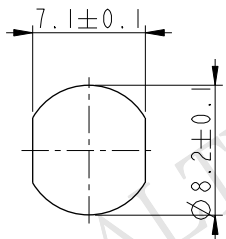

Recommended Panel Cut-Out

- Notes:
- \*  $\varnothing$  Important Dimension To Check
  - \* Waterproof Rate: IP67
  - \* LED Holder: PC+ABS, Black
  - \* LED:  $\varnothing$  3 mm, White (高亮度)
  - \* O-ring: EPDM, Black
  - \* Screw Nut: Nylon+GF
  - \* Operating Voltage: DC 4V
  - \* Operating Temperature: -40~+80°C
  - \* For Panel Thickness 6.5mm Max.

|           |          |  |
|-----------|----------|--|
| UNIT: mm  |          |  |
| TOLERANCE | .X ±0.25 |  |
| .XX       | ±0.1     |  |
| .XXX      | ±0.05    |  |
| ANGLES    | ±1°      |  |

|                                  |                |                                 |  |
|----------------------------------|----------------|---------------------------------|--|
| TITLE<br>ϕ3mm Plastic LED ,White |                |                                 |  |
| SCALE<br>2:1                     | SIZE<br>A4     | SHEET 1 OF 1                    |  |
| REV.<br>C                        | WC-REV.<br>A.2 | $\varnothing$ : Inspection item |  |