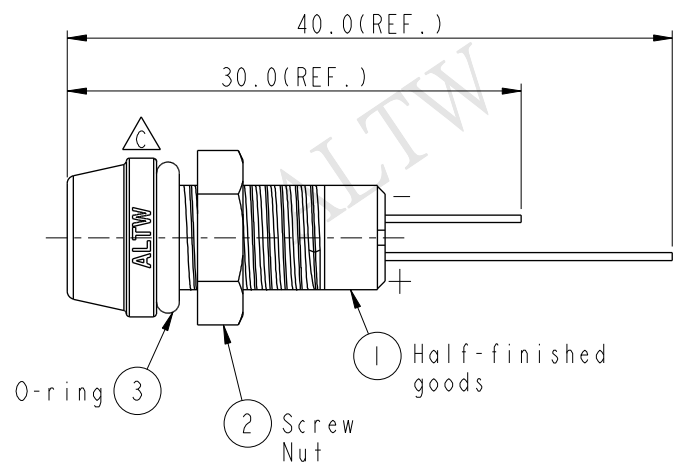

| REV. | ECN NO.    | DATE       | SIGN       | DESCRIPTION         |
|------|------------|------------|------------|---------------------|
| B    | LEN-930477 | 2009/03/04 | ZhaoRongFu | Add Waterproof Rate |
| C    | LEN1650812 | 2016/05/24 | Ruru       | Change Logo         |

Recommended Panel Cut-Out

- Notes:
- \*  $\varnothing$  Important Dimension To Check
  - \* Waterproof Rate: IP67
  - \* LED Holder: PC+ABS, Black
  - \* LED:  $\varnothing$  3 mm, White (高亮度)
  - \* O-ring: EPDM, Black
  - \* Screw Nut: Nylon+GF
  - \* Operating Voltage: DC 4V
  - \* Operating Temperature: -40~+80°C
  - \* For Panel Thickness 6.5mm Max.

|           |          |  |
|-----------|----------|--|
| UNIT: mm  |          |  |
| TOLERANCE | .X ±0.25 |  |
| .XX       | ±0.1     |  |
| .XXX      | ±0.05    |  |
| ANGLES    | ±1°      |  |

|                                  |                |                                 |  |
|----------------------------------|----------------|---------------------------------|--|
| TITLE<br>ϕ3mm Plastic LED ,White |                |                                 |  |
| SCALE<br>2:1                     | SIZE<br>A4     | SHEET 1 OF 1                    |  |
| REV.<br>C                        | WC-REV.<br>A.2 | $\varnothing$ : Inspection item |  |