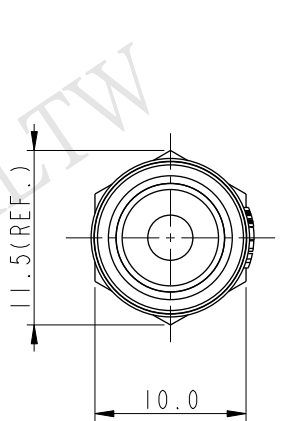

| REV. | ECN NO.    | DATE       | SIGN       | DESCRIPTION         |
|------|------------|------------|------------|---------------------|
| B    | LEN-930477 | 2009/03/04 | ZhaoRongFu | Add Waterproof Rate |
| C    | LEN1650812 | 2016/05/24 | Ruru       | Change Logo         |

Recommended Panel Cut-Out

- Notes:
- \*  $\varnothing$  Important Dimension To Check
  - \* Waterproof Rate: IP67
  - \* LED Holder: PC+ABS, Black
  - \* LED:  $\varnothing$  3 mm, White (高亮度)
  - \* O-ring: EPDM, Black
  - \* Screw Nut: Nylon+GF
  - \* Operating Voltage: DC 4V
  - \* Operating Temperature: -40~+80°C
  - \* For Panel Thickness 6.5mm Max.

|           |          |  |
|-----------|----------|--|
| UNIT: mm  |          |  |
| TOLERANCE | .X ±0.25 |  |
| .XX       | ±0.1     |  |
| .XXX      | ±0.05    |  |
| ANGLES    | ±1°      |  |

|                                  |                |                                 |  |
|----------------------------------|----------------|---------------------------------|--|
| TITLE<br>ϕ3mm Plastic LED ,White |                |                                 |  |
| SCALE<br>2:1                     | SIZE<br>A4     | SHEET 1 OF 1                    |  |
| REV.<br>C                        | WC-REV.<br>A.2 | $\varnothing$ : Inspection item |  |