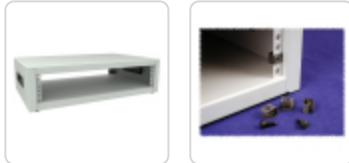

Quality Products. Service Excellence.

Desktop Rack Cabinet *RCBS Series*

600 lbs|272 kg Weight Capacity

Features

- Constructed in 16-gauge steel.
- Two pairs of fixed 19" EIA-310-D compliant round hole punched rails.
- Includes rubber feet, two lifting handles, a starter pack of (8) 10-32 clip nuts & matching quantity of 1421ABK black screws.
- Available in finished in textured black or Light Gray (RAL7035) powder paint.
- Tested to nearly double the suggested load rating of 600 lbs (272 kg).
- RoHS Compliant.
- Manufactured in North America.

Would you like a removable top cover, adjustable rails and optional doors?
Take a look at the SDC Series (Multi-Use) Cabinet.

Accessories

- Shelves
- Rack Panels
- Outlet Strips
- 10-32 Mounting Screw and Clip Nut Combo-Pack

Part No. Black	Part No. RAL 7035 Light Gray	Overall Dimensions			Rack Units	Usable Mounting Dimensions	
		Height	Width	Depth		Height	Depth
RCBS1900313BK1	RCBS1900313LG1	5.50	21.00	13.00	2U	3.50	12.38
RCBS1900513BK1	RCBS1900513LG1	7.25	21.00	13.00	3U	5.25	12.38
RCBS1900713BK1	RCBS1900713LG1	9.00	21.00	13.00	4U	7.00	12.38
RCBS1900813BK1	RCBS1900813LG1	10.75	21.00	13.00	5U	8.75	12.38
RCBS1901013BK1	RCBS1901013LG1	12.50	21.00	13.00	6U	10.50	12.38
RCBS1901213BK1	RCBS1901213LG1	14.25	21.00	13.00	7U	12.25	12.38
RCBS1901413BK1	RCBS1901413LG1	16.00	21.00	13.00	8U	14.00	12.38
RCBS1900317BK1	RCBS1900317LG1	5.50	21.00	17.50	2U	3.50	16.88
RCBS1900517BK1	RCBS1900517LG1	7.25	21.00	17.50	3U	5.25	16.88
RCBS1900717BK1	RCBS1900717LG1	9.00	21.00	17.50	4U	7.00	16.88
RCBS1900817BK1	RCBS1900817LG1	10.75	21.00	17.50	5U	8.75	16.88
RCBS1901017BK1	RCBS1901017LG1	12.50	21.00	17.50	6U	10.50	16.88
RCBS1901217BK1	RCBS1901217LG1	14.25	21.00	17.50	7U	12.25	16.88
RCBS1901417BK1	RCBS1901417LG1	16.00	21.00	17.50	8U	14.00	16.88
RCBS1900324BK1	RCBS1900324LG1	5.50	21.00	24.50	2U	3.50	23.88
RCBS1900524BK1	RCBS1900524LG1	7.25	21.00	24.50	3U	5.25	23.88
RCBS1900724BK1	RCBS1900724LG1	9.00	21.00	24.50	4U	7.00	23.88