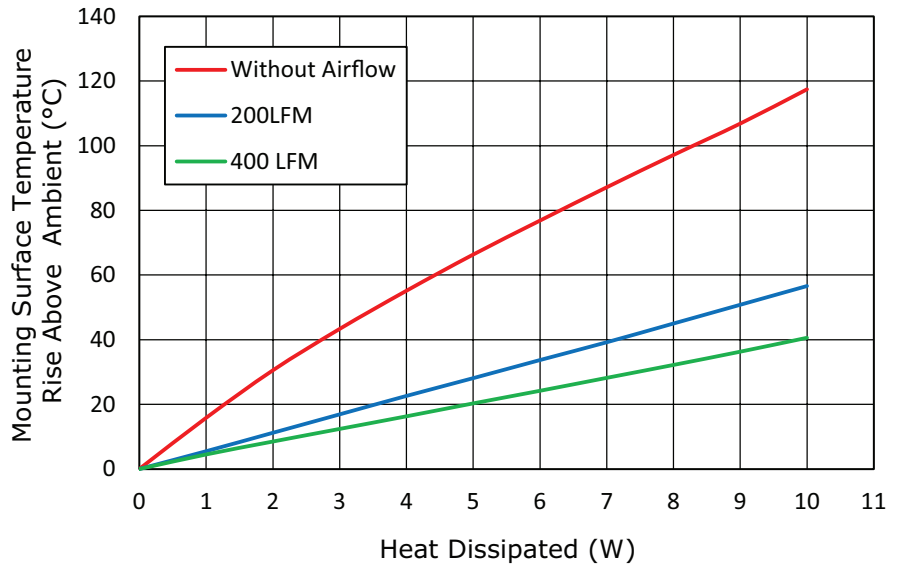

MODEL: HSS04-B20-P318 | **DESCRIPTION:** HEAT SINK

FEATURES

- TO-220 package
- solder pin
- aluminum alloy
- black anodized finish

MODEL

HSS04-B20-P318	thermal resistance ¹				power dissipation ¹
	@ 75°C ΔT, nat conv [°C/W]	@ 1 W, nat conv [°C/W]	@ 1 W, 200 LFM [°C/W]	@ 1 W, 400 LFM [°C/W]	@ 75°C ΔT, nat conv [W]
	12.79	15.8	5.5	4.5	5.86

Note: 1. See performance curves for full thermal resistance details.

PERFORMANCE CURVES

Power (W)	Heatsink Temperature Rise Above Ambient (ΔT = T _{hs} - T _a) [°C]		
	Natural Conv.	200 LFM	400 LFM
0	0	0	0
1	15.8	5.5	4.5
2	30.5	11.2	8.5
3	43.3	16.9	12.4
4	55.1	22.6	16.3
5	66.3	28.1	20.3
6	76.8	33.7	24.2
7	87.1	39.2	28.2
8	97.1	45.0	32.2
9	106.8	50.8	36.3
10	117.4	56.6	40.6