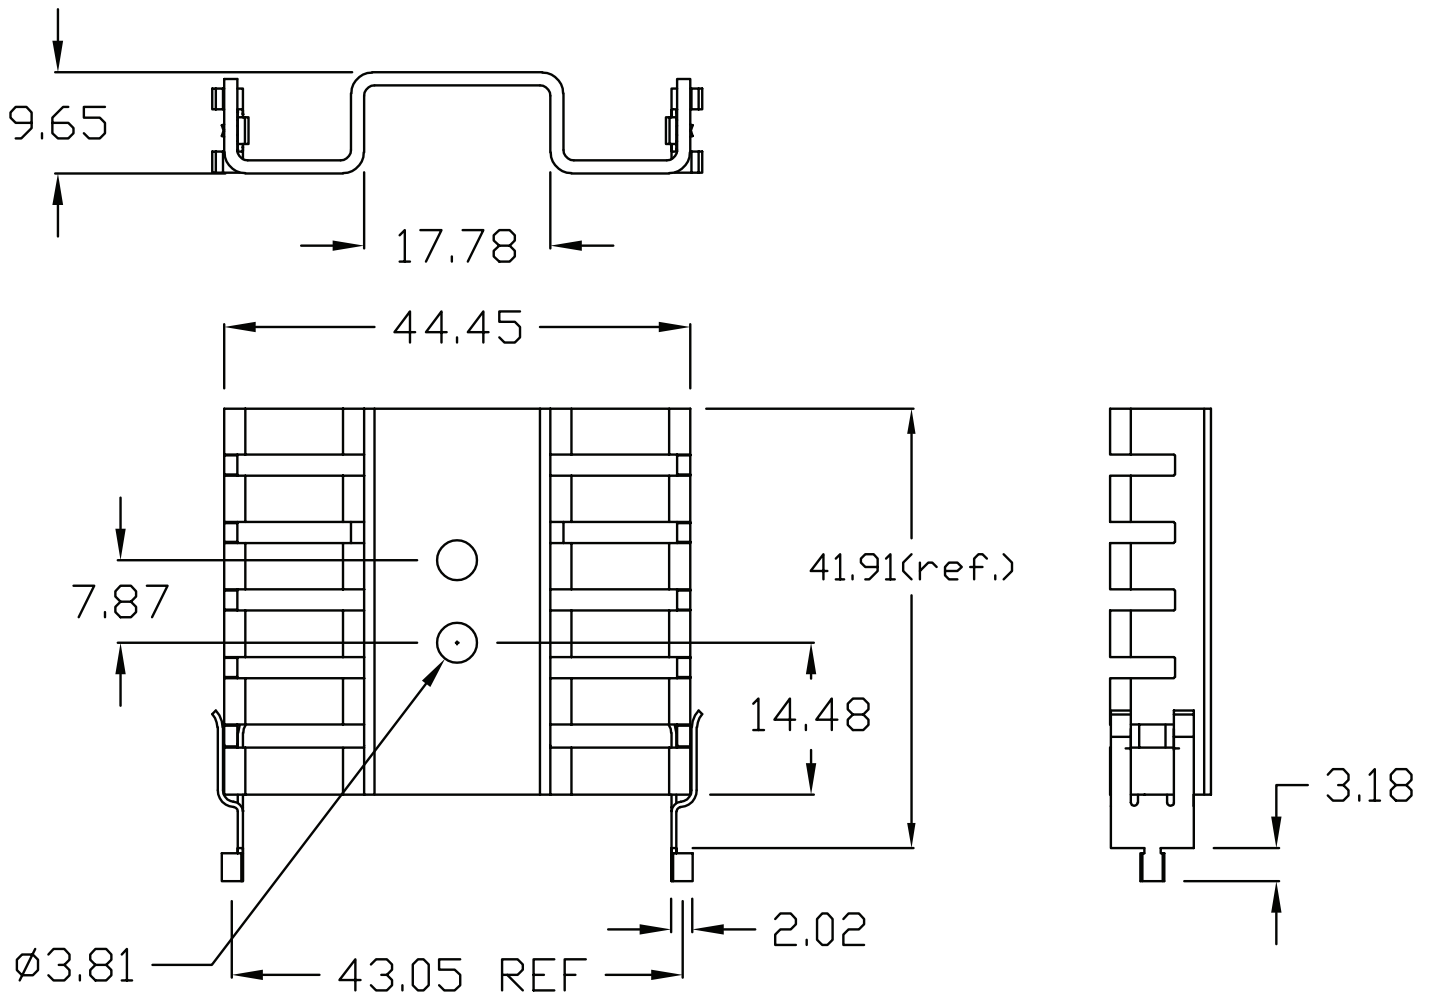

MODEL: HSS04-B20-P318 | **DESCRIPTION:** HEAT SINK

FEATURES

- TO-220 package
- solder pin
- aluminum alloy
- black anodized finish

MODEL

HSS04-B20-P318	thermal resistance ¹				power dissipation ¹
	@ 75°C ΔT, nat conv [°C/W]	@ 1 W, nat conv [°C/W]	@ 1 W, 200 LFM [°C/W]	@ 1 W, 400 LFM [°C/W]	@ 75°C ΔT, nat conv [W]
	12.79	15.8	5.5	4.5	5.86

Note: 1. See performance curves for full thermal resistance details.

PERFORMANCE CURVES

Power (W)	Heatsink Temperature Rise Above Ambient (ΔT = T _{hs} - T _a) [°C]		
	Natural Conv.	200 LFM	400 LFM
0	0	0	0
1	15.8	5.5	4.5
2	30.5	11.2	8.5
3	43.3	16.9	12.4
4	55.1	22.6	16.3
5	66.3	28.1	20.3
6	76.8	33.7	24.2
7	87.1	39.2	28.2
8	97.1	45.0	32.2
9	106.8	50.8	36.3
10	117.4	56.6	40.6

T_{hs}: "hot spot" temperature measured on the heatsink
 T_a: ambient temperature

MECHANICAL DRAWING

units: mm
tolerance: ±0.3 mm

MATERIAL	AL 1050
FINISH	black anodized
THICKNESS	1.2 mm
PIN MATERIAL	phosphor bronze
PIN PLATING	2-3 μm tin
WEIGHT	8.0 g