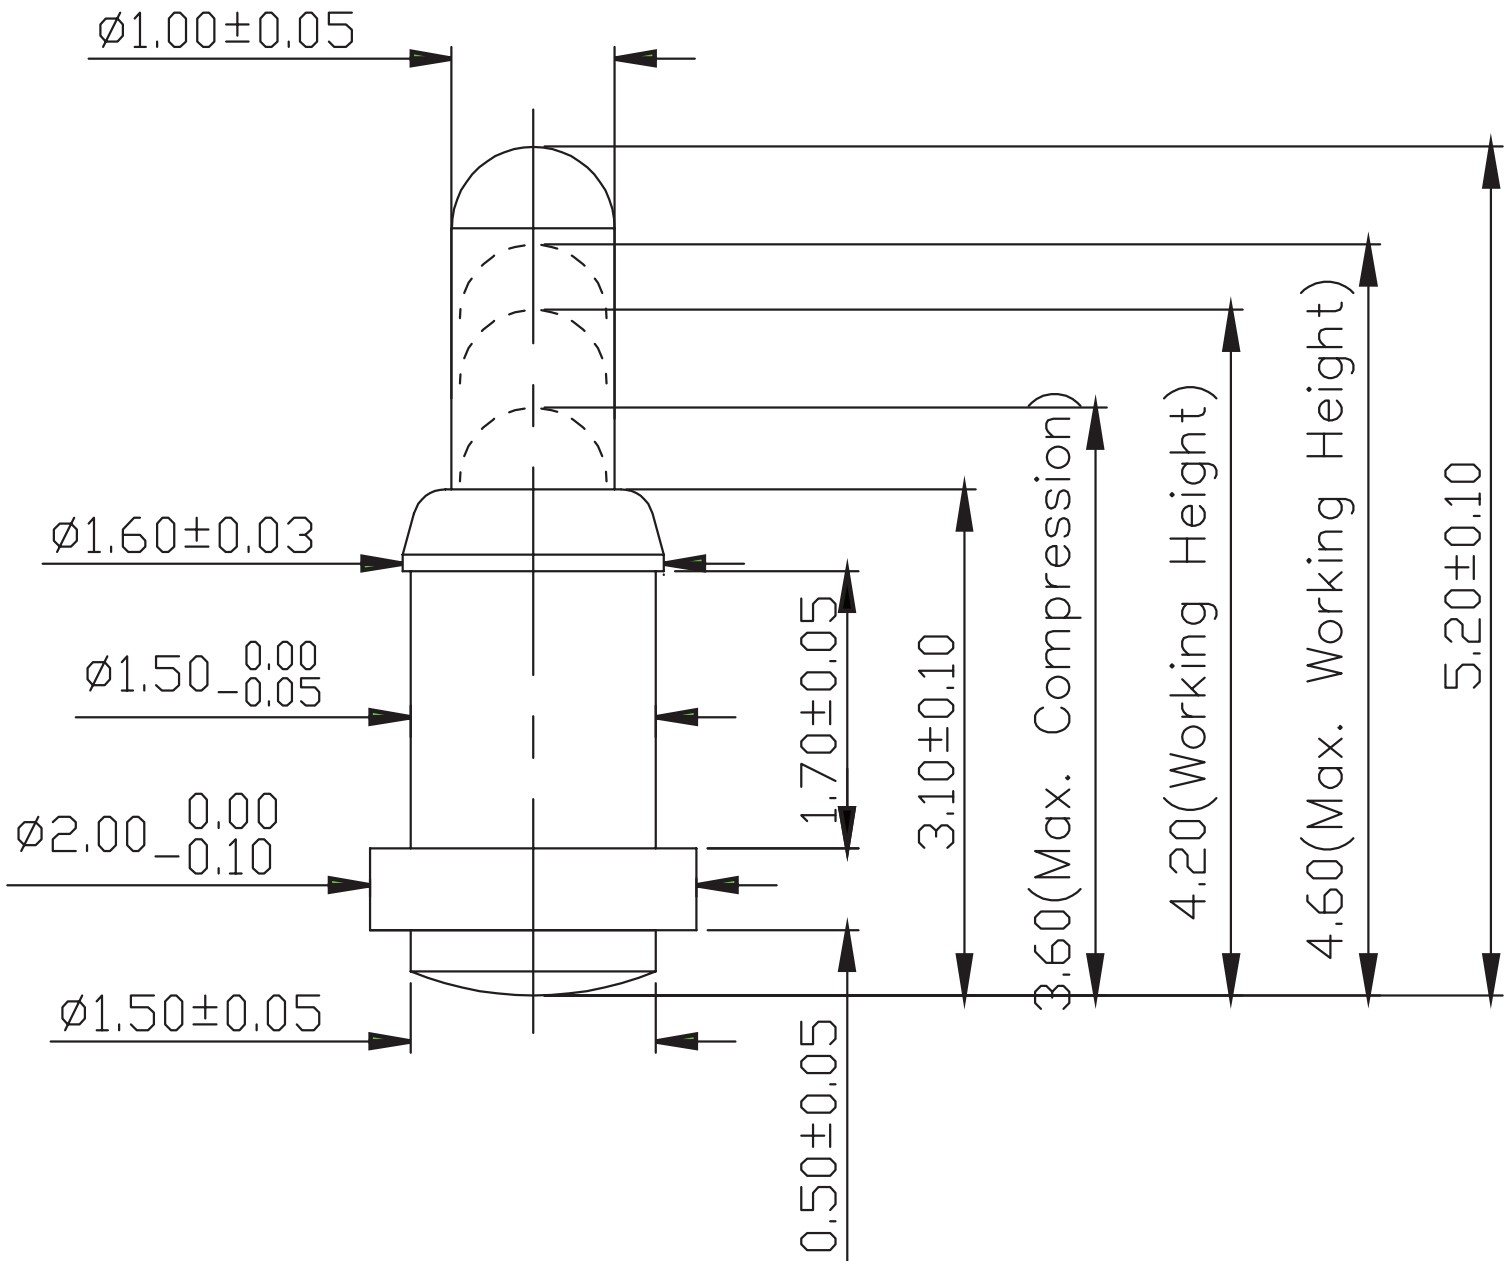

**MODEL:** CPG-03-TH-B | **DESCRIPTION:** POGO PIN**FEATURES**

- pogo pin
- double end
- gold plated
- 4.2 mm recommended working height

**SPECIFICATIONS**

parameter	conditions/description	min	typ	max	units
rated voltage				12	Vdc
rated current				1	A
contact resistance	at working height			50	mΩ
force at mid stroke	at working height	80	100	120	gf
initial force			75		gf
mid stroke			1		mm
full stroke			1.6		mm
working height			4.2		mm
life		10,000			cycles
operating temperature		-20		85	°C
RoHS	yes				

## MECHANICAL DRAWING

units: mm  
 tolerance:  
 $X \leq 10$ :  $\pm 0.10$  mm  
 $10 < X \leq 20$ :  $\pm 0.15$  mm  
 unless otherwise noted

DESCRIPTION	MATERIAL	PLATING/COLOR
barrel	brass alloy	10 $\mu$ " min gold over 50-120 $\mu$ " nickel
plunger	brass alloy	20 $\mu$ " min gold over 50-120 $\mu$ " nickel
spring	SUS304	